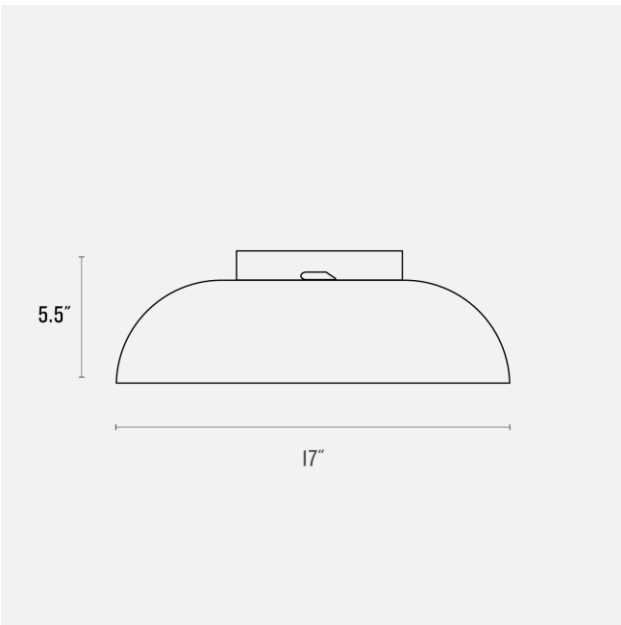

SCHOOLHOUSE

Ray 17" Flush Mount

Application: Flush Mount

Product Origin: Processed and assembled in Portland, Oregon using ethically-sourced domestic and global components.

UL Listed: Yes

Max Wattage: 3 Sockets - 40 W each

Voltage: 120/220 V

Location Rating: Damp

Dimensions:

Overall: 5.5" H x 17" W x 17" D

Canopy: 1" H x 7.25" W x 17" D

Materials: Brass or Steel (Colors), Glass

Details: Includes 3 40W equivalent G16 frosted LED bulbs (5W, 120V, 2700K, 300 lm, CRI 95)

One year guarantee