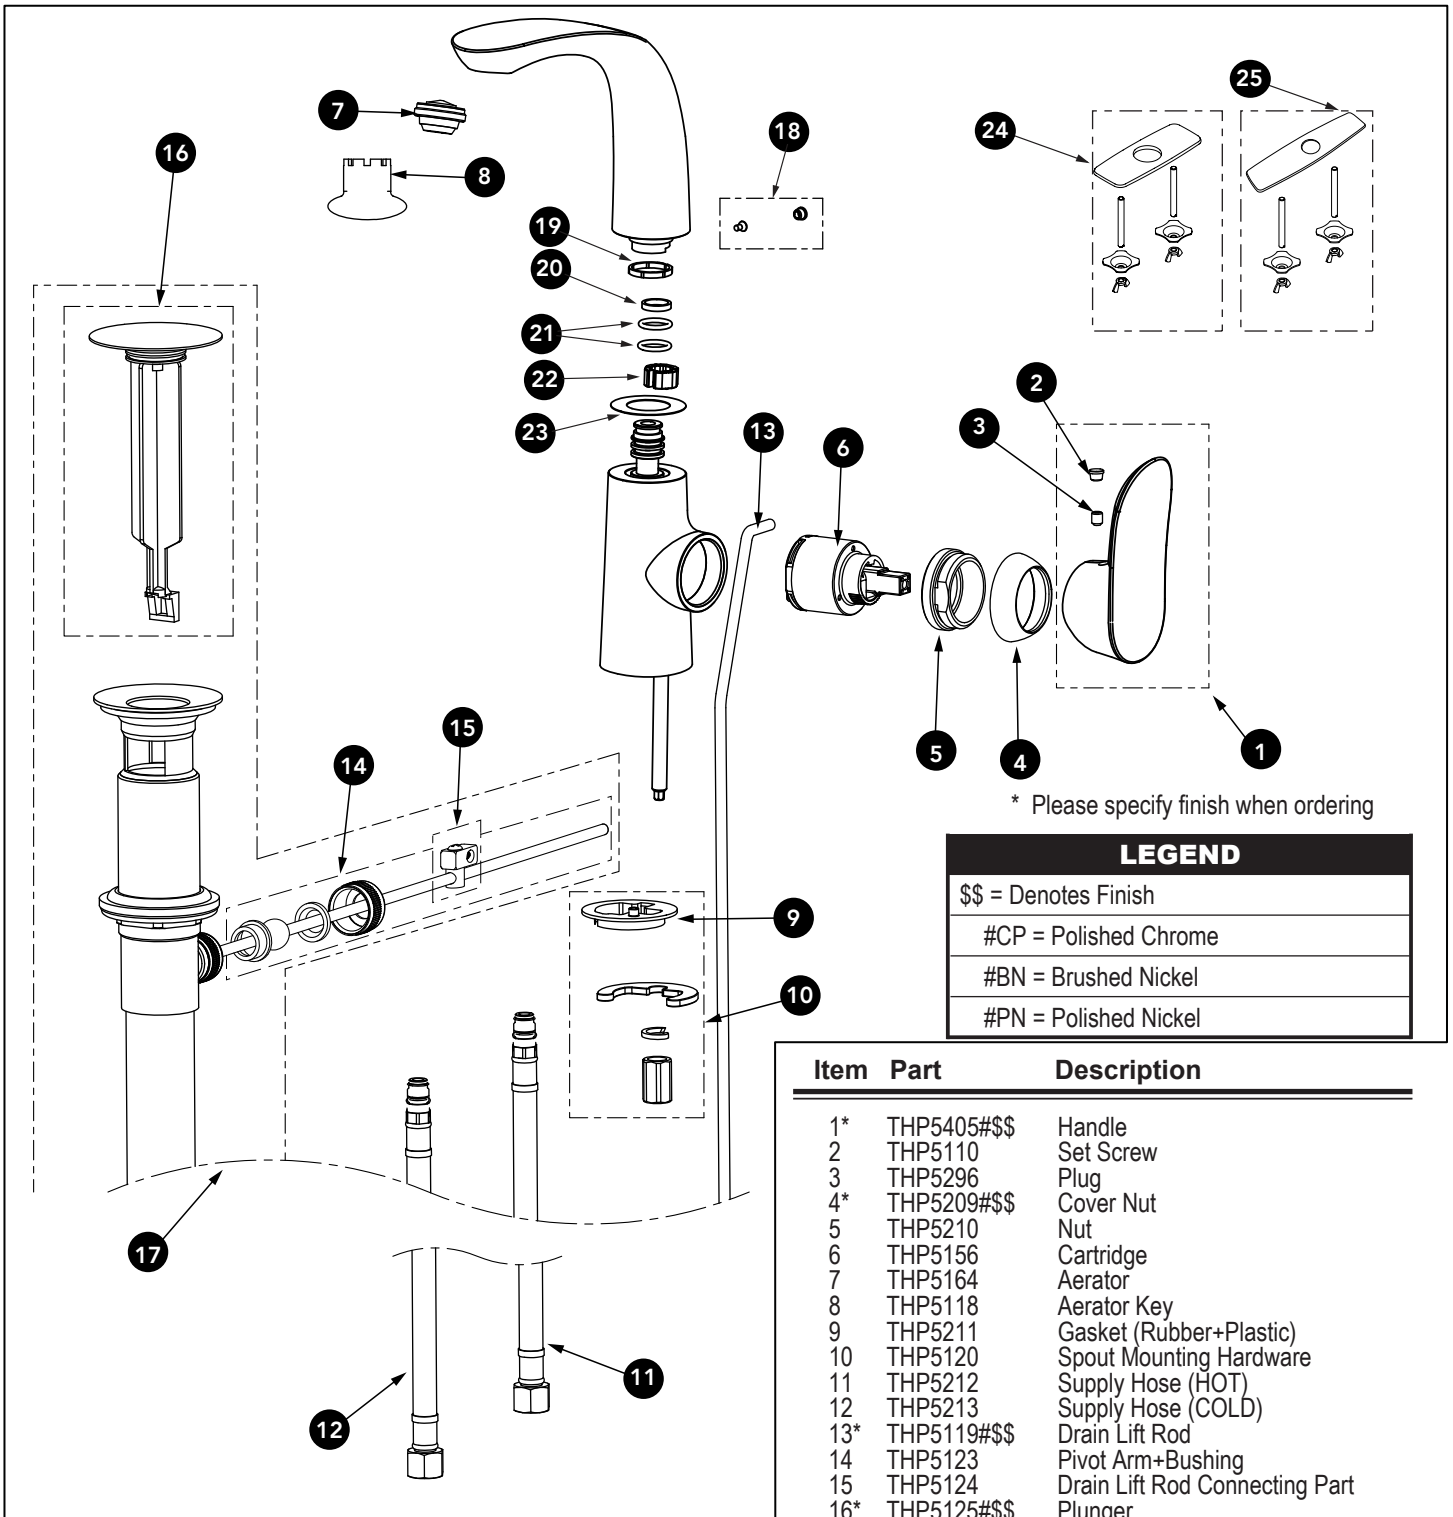

GO Single Handle Lavatory Faucet Side Handle

* Please specify finish when ordering

LEGEND	
\$\$	= Denotes Finish
#CP	= Polished Chrome
#BN	= Brushed Nickel
#PN	= Polished Nickel

Item	Part	Description
1*	THP5405#\$\$	Handle
2	THP5110	Set Screw
3	THP5296	Plug
4*	THP5209#\$\$	Cover Nut
5	THP5210	Nut
6	THP5156	Cartridge
7	THP5164	Aerator
8	THP5118	Aerator Key
9	THP5211	Gasket (Rubber+Plastic)
10	THP5120	Spout Mounting Hardware
11	THP5212	Supply Hose (HOT)
12	THP5213	Supply Hose (COLD)
13*	THP5119#\$\$	Drain Lift Rod
14	THP5123	Pivot Arm+Bushing
15	THP5124	Drain Lift Rod Connecting Part
16*	THP5125#\$\$	Plunger
17*	THP5126#\$\$	Drain Assembly
18	THP5406	Set screw+Plug
19	THP5407	Ring
20	THP5408	Ring
21	THP5409	O-ring (1pc)
22	THP5410	Stopper
23	THP5411	Gasket
24	THP3158#CP	Cover Plate - 4"
25	THP3159#CP	Cover Plate - 8"