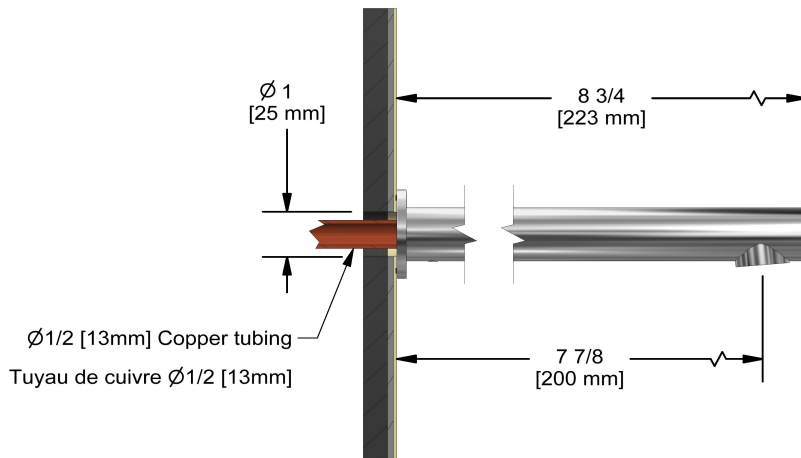

Sizes, models and finishes may differ from those presented.

Warranty

This **Riobel Inc.** product you have purchased carries a Limited Lifetime Warranty on the chrome, PVD finish, blacks and all working parts and is guaranteed from the initial purchase date against all manufacturing defects. All other finishes, including plastic components, are guaranteed for one year. All electric and/or electronic parts are covered by a 5-year limited warranty.

Customer Service

Ontario, West Canada : 888-287-5354 Quebec, Maritimes, United States : 866-473-8442

2020.11.24