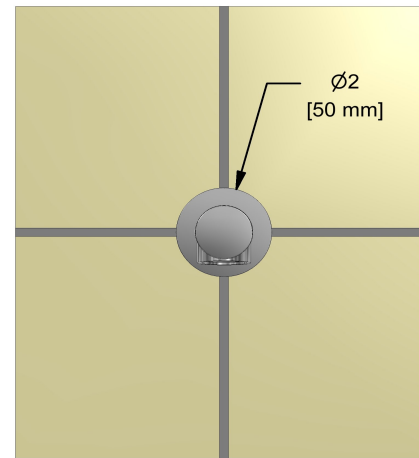

Sizes, models and finishes may differ from those presented.

Warranty

This **Riobel Inc.** product you have purchased carries a Limited Lifetime Warranty on the chrome, PVD finish, blacks and all working parts and is guaranteed from the initial purchase date against all manufacturing defects. All other finishes, including plastic components, are guaranteed for one year. All electric and/or electronic parts are covered by a 5-year limited warranty.

Customer Service

Ontario, West Canada : 888-287-5354 Quebec, Maritimes, United States : 866-473-8442

2020.11.24