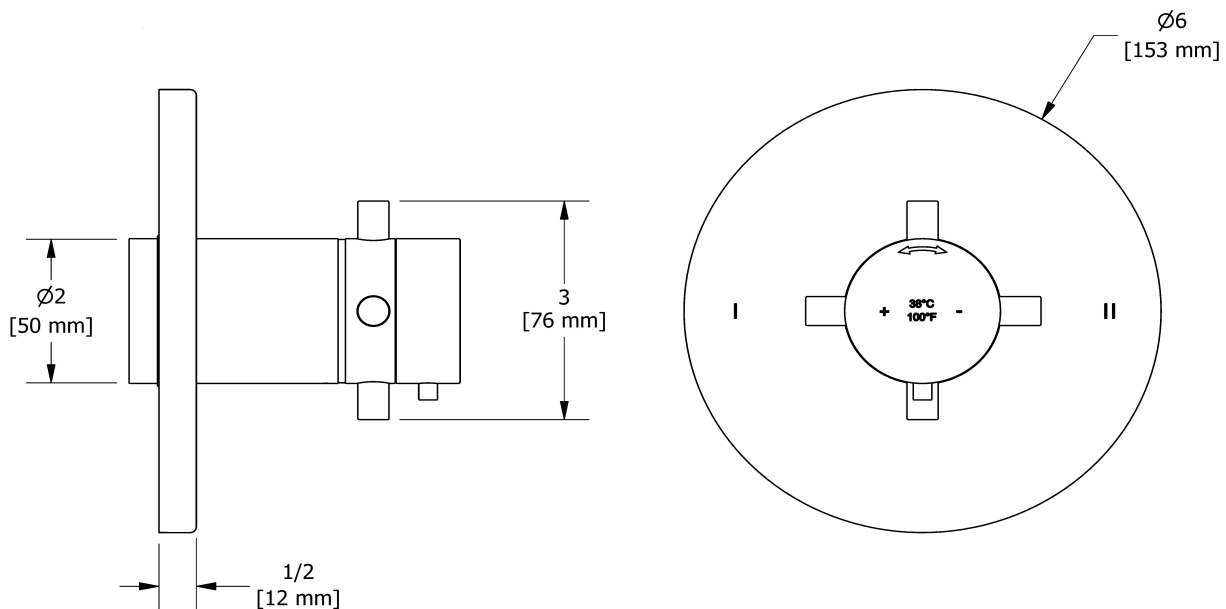

Sizes, models and finishes may differ from those presented.

Warranty

This **Riobel Inc.** product you have purchased carries a Limited Lifetime Warranty on the chrome, PVD finish, blacks and all working parts and is guaranteed from the initial purchase date against all manufacturing defects. All other finishes, including plastic components, are guaranteed for one year. All electric and/or electronic parts are covered by a 5-year limited warranty.

Customer Service

Ontario, West Canada : 888-287-5354 Quebec, Maritimes, United States : 866-473-8442