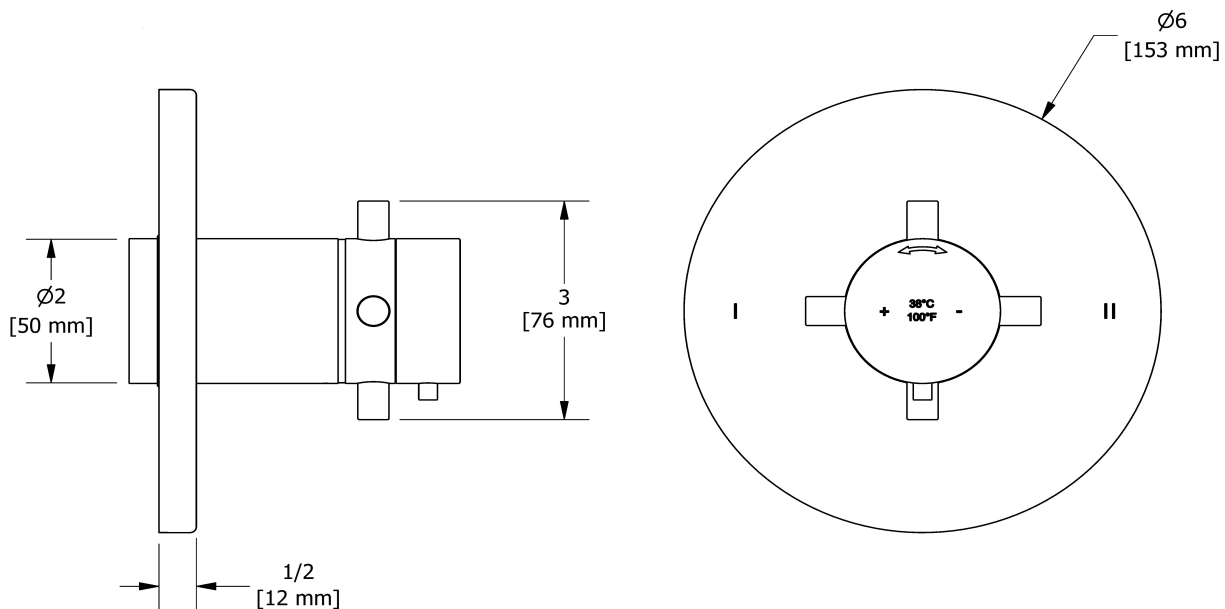

Certifications

- CSA B125.1
- ASME A112.18.1
- ASSE 1016
- Approbation CMR248
- ADA