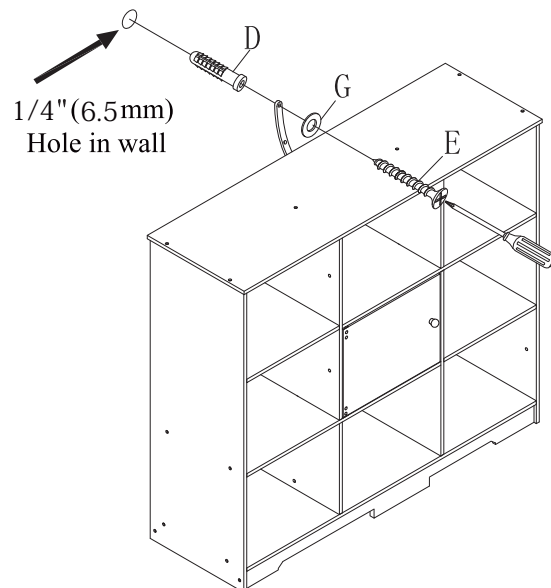

Warning:

Serious or fatal injuries can occur from furniture tip-over. To help prevent furniture tip-over:

Use provided mounting hardware to secure furniture to the wall.

This may reduce but not eliminate the risk of furniture tip-over.

Do not allow children to climb on furniture.

Keep remote controls, toys, and other items that might attract children off of this product.

Unless specifically designed to accommodate, do not set televisions or other heavy objects on top of this product.