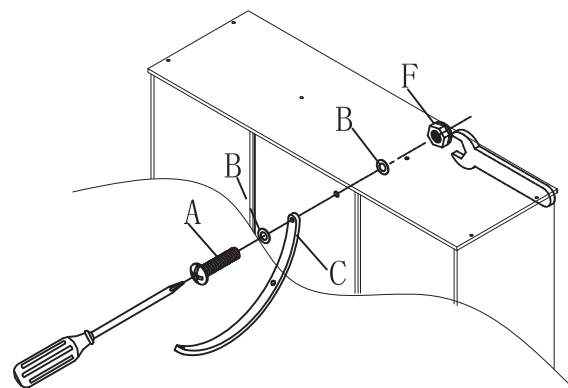

Hardware

A. Screw x 1
M4x16mm

B. Small Washer x 2
Φ10XΦ5X1mm

C. Plastic Anchor x 1

D. Plastic Anchor x 1

The following tools (not included) are required for assembly:

E. Wood Screw x 1
Φ4X32mm

F. Nut x 1

G. Large washer x 1
Φ16XΦ6X1mm

Wrench x 1

1/4" (6.5 mm) Drill Bit

Phillips® Screwdriver

Step 1

Attach Plastic strip to back of product.

Hole predrilled
in product backboard #M

Step 2 Use 1/4" (6.5mm) drill bit to drill hole in wall

Do not drill an oversized hole or the wall anchor will not hold tightly into the wall.

Tap wall anchor into hole.

Secure product to wall with screw "E" through Plastic strap and into wall anchor.

Warning: