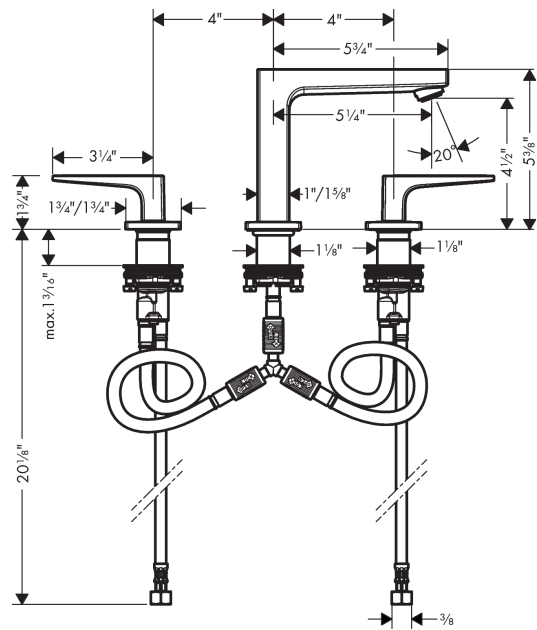

**Metropol**  
**Widespread Faucet 110 with Lever Handles, 1.2 GPM**  
 Finishes : **brushed nickel** Part no. : **32518821**

**Description**

**Features**

- Aerated spray
- Flow: 1.2 GPM (4.5 L/Min)
- 90° ceramic valves
- Does not include: Pop-up assembly

**Item details**

List Price \$ 758.00

**Technology**

**Compliance**

**Product image**

**Scale drawing**

**Metropol**  
**Widespread Faucet 110 with Lever Handles, 1.2 GPM**  
 Finishes : **brushed nickel** Part no. : **32518821**

### Widespread Faucet 110 with Lever Handles, 1.2 GPM

Finishes : **brushed nickel** Part no. : **32518821**

#### Spare parts list

Year of production: >01/18

Pos.	Description	Part no.	Price	PU
1	spout 110 mm	93157820	-	1
2	aerator M24x1 (4,5 l/min)	93202000	-	1
3	service tool	95661000	-	1
4	O-ring 21x1,5	98219000	-	1
5	escutcheon for spout	92906820	-	1
6	flat seal	98749000	-	1
7	O-ring 26x4	92191000	-	1
8	connection hose 200 mm M10x1	92913000	-	1
9	O-ring 8x1,75	97827000	-	1
10	fixing set (Ø 28)	92909000	-	1
11	lever collar	97548000	-	1
12	hose connection angel	92905000	-	1
13	O-Ring 14x1,5	98201000	-	1
14	escutcheon	92915820	-	1
15	handle fixing set	98932000	-	1
16	shut off unit right closing	98817001	-	1
17	shut off unit left closing	95366001	-	1
18	O-ring 33x2,5	92907000	-	1
19	connection hose 400 mm M10x1	92914000	-	1
20	connection hose 18½" M8x0,75 3/8"	96321001	-	1
a	handle for hot water	92916820	-	1