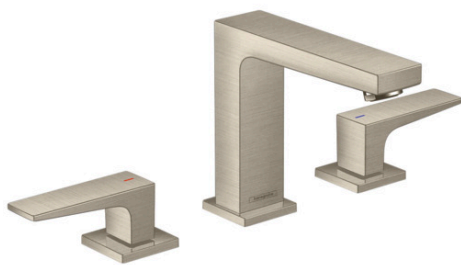

**Metropol**  
**Widespread Faucet 110 with Lever Handles, 1.2 GPM**  
 Finishes : **brushed nickel** Part no. : **32518821**

**Description**

**Features**

- Aerated spray
- Flow: 1.2 GPM (4.5 L/Min)
- 90° ceramic valves
- Does not include: Pop-up assembly

**Item details**

List Price \$ 758.00

**Technology**

**Compliance**

**Product image**

**Scale drawing**

**Metropol**  
**Widespread Faucet 110 with Lever Handles, 1.2 GPM**  
 Finishes : **brushed nickel** Part no. : **32518821**

### Widespread Faucet 110 with Lever Handles, 1.2 GPM

Finishes : **brushed nickel** Part no. : **32518821**