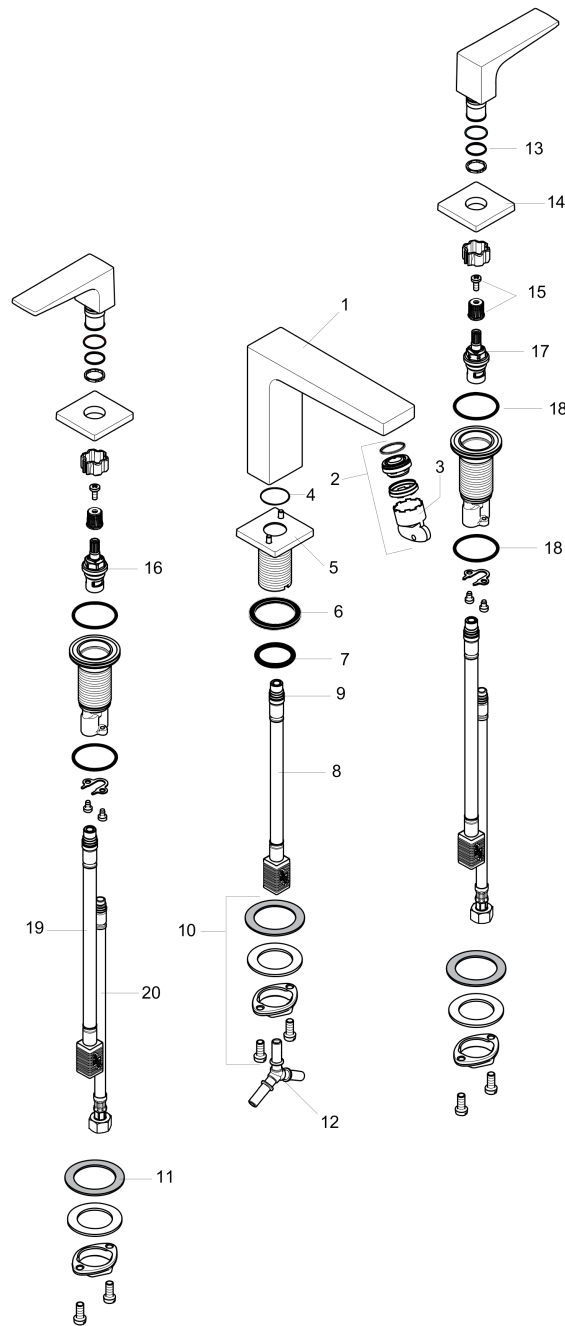

Metropol
Widespread Faucet 110 with Lever Handles, 1.2 GPM
Finishes : **brushed nickel** Part no. : **32518821**

Exploded drawing

Year of production: >01/18

Metropol

Widespread Faucet 110 with Lever Handles, 1.2 GPM

Finishes : **brushed nickel** Part no. : **32518821**

Spare parts list

Year of production: >01/18

Pos.	Description	Part no.	Price	PU
1	spout 110 mm	93157820	-	1
2	aerator M24x1 (4,5 l/min)	93202000	-	1
3	service tool	95661000	-	1
4	O-ring 21x1,5	98219000	-	1
5	escutcheon for spout	92906820	-	1
6	flat seal	98749000	-	1
7	O-ring 26x4	92191000	-	1
8	connection hose 200 mm M10x1	92913000	-	1
9	O-ring 8x1,75	97827000	-	1
10	fixing set (Ø 28)	92909000	-	1
11	lever collar	97548000	-	1
12	hose connection angel	92905000	-	1
13	O-Ring 14x1,5	98201000	-	1
14	escutcheon	92915820	-	1
15	handle fixing set	98932000	-	1
16	shut off unit right closing	98817001	-	1
17	shut off unit left closing	95366001	-	1
18	O-ring 33x2,5	92907000	-	1
19	connection hose 400 mm M10x1	92914000	-	1
20	connection hose 18½" M8x0,75 3/8"	96321001	-	1
a	handle for hot water	92916820	-	1