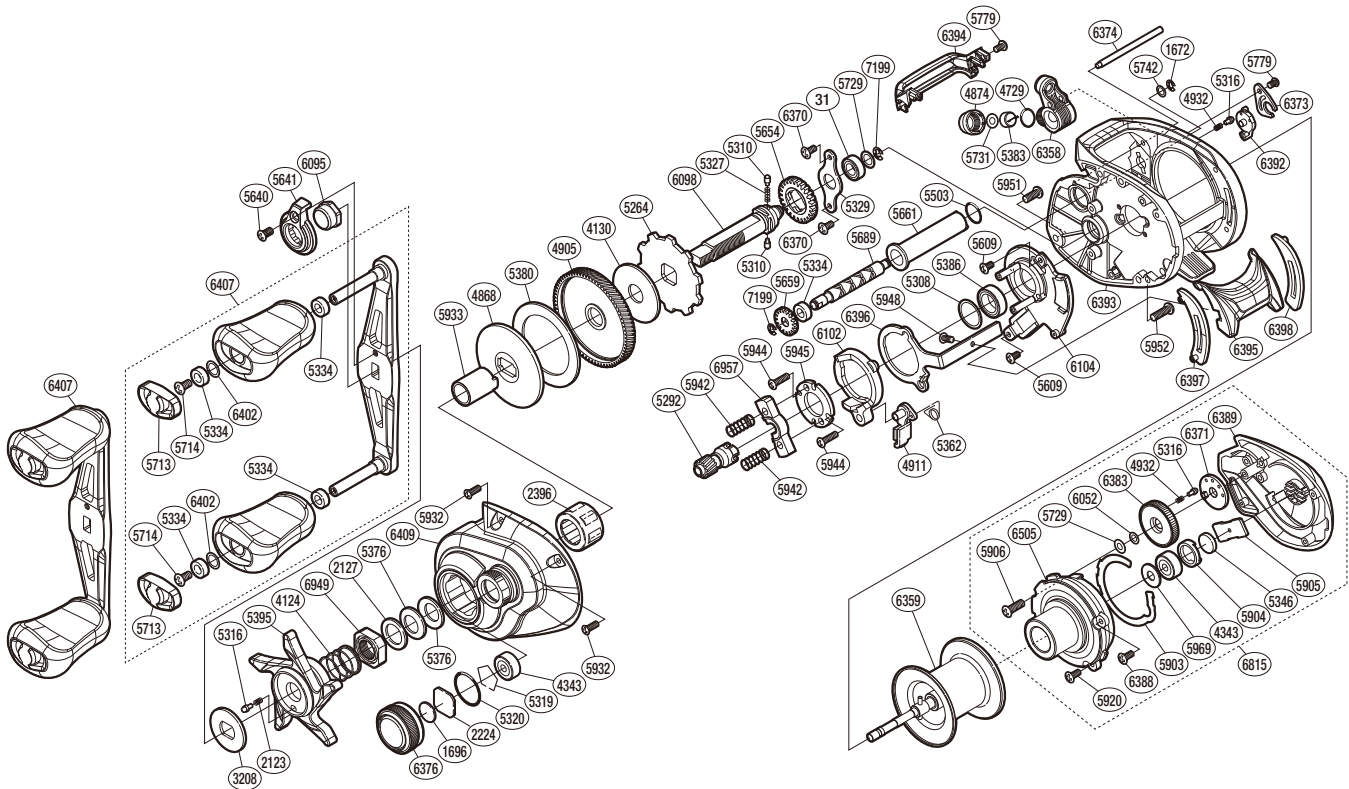

SHIMANO

SLX

SLXDC151

(51RL210151X)

#	Part No.	Description	#	Part No.	Description	#	Part No.	Description
0031	105BL	Ball Bearing	5383	10BHQ	Line Guide Pawl	6052	100MF	Washer
1672	105NC	E Lock	5386	10EX6	Ball Bearing	6095	10049	Handle Nut
1696	10896	Cast Control Spacer	5395	10R0H	Star Drag	6098	100VZ	Drive Shaft
2123	10BT2	Click Spring	5503	101GT	O Ring	6102	100W0	Clutch Cam
2127	10J1N	Star Drag Spacer	5609	10LCT	Star Drag Spacer	6104	10DJ8	Clutch Guard Assembly
2224	1085F	Spool Tension Spacer	5640	101VV	Screw	6358	10DZY	Line Guide Assembly
2396	10F5C	Roller Clutch Bearing	5641	10SSK	Handle Nut Plate	6359	10DZS	Spool Assembly
3208	10J22	Star Drag Click Plate	5654	101K8	Idle Gear	6370	10E23	Screw
4124	10A70	Star Drag Spring	5659	10SRL	Idle Gear	6371	10012	Click Ring
4130	10CHX	Drag Washer	5661	10SSP	Level Wind Guard	6373	100BW	Cam Lever Retainer
4343	105C3	Ball Bearing	5689	10SSS	Worm Shaft	6374	10E2G	Stabilizer Bar
4729	108WQ	O Ring	5713	10SS2	Handle Knob Seal	6376	100BX	Cast Control Cap
4868	10D3H	Key Washer	5714	10LFA	Screw	6383	10SDT	Brake Dial
4874	10FJB	Pawl Cap	5729	1003V	Washer	6388	100WT	Screw
4905	10CMF	Drive Gear	5731	1003S	Spacer	6389	100KY	Right Side Plate
4911	10MQM	Clutch Pawl Assembly	5742	10S42	Washer	6392	100R9	Right Side Plate Cam Lever
4932	10GQZ	Click Spring	5779	1055D	Screw	6393	10TC5	Frame
5264	10D73	Anti-reverse Ratchet	5903	10T4P	Washer	6394	10TBZ	Level Wind Protector
5292	10CSB	Pinion Gear	5904	100Q2	Bearing Retainer	6395	10TC6	Clutch Button
5308	10190	Washer	5905	100Q5	Spool Shaft Spacer	6396	10TC7	Clutch Plate
5310	10HJG	Idle Gear Pin	5906	10LFN	Screw	6397	100RH	Clutch Bar Guide B
5316	10MFC	Click Pin	5920	100QC	Screw	6398	100QX	Clutch Bar Guide A
5319	1054D	Bearing Retainer	5932	10LCY	Screw	6402	10SDH	Washer
5320	10R22	O Ring	5933	100UC	Roller Clutch Inner Tube	6407	10SPA	Handle Assembly
5327	10JDY	Idle Gear Spring	5942	100U9	Yoke Spring	6409	10U0L	Left Side Plate Assembly
5329	109T1	Drive Shaft Retainer	5944	10LV0	Screw	6505	10SX1	B Side Plate Substrate
5334	10PXZ	Bushing	5945	100US	Clutch Cam Retainer	6815	100E2	Right Side Plate Assembly
5346	10EX5	Spacer B	5948	10LF4	Screw	6949	10A3U	Star Drag Nut
5362	10TMC	Clutch Pawl Spring	5951	100UU	Screw	6957	1001Q	Yoke
5376	109F5	Drag Spring Washer	5952	100UV	Screw	7199	105NK	E Lock
5380	10R3D	Drag Washer	5969	10B94	Bearing Seal			