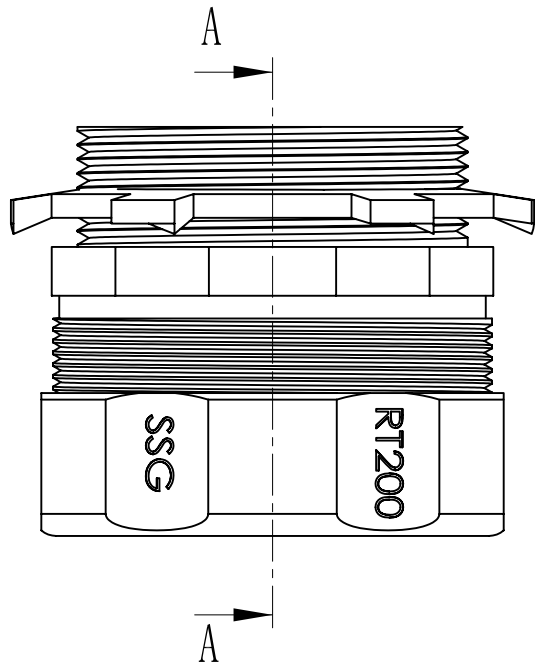

SIDES	BOTTOM
Material:C1018 Seamless steel tube	

CUTAWAY VIEW A-A

This data sheet is for reference only .GARVIN INDUSTRIES reserves the right to make changes to the design without prior notice.

DESCRIPTION
TRADE REFERENCE TERMS

STANDARD PACKING
5 PCS

GARVIN INDUSTRIES			
TITLE NO-THREAD CONNECTOR & COUPLINGS			
SIZE A4	DWG NO.	RT200	REV A
DATA SHEET			