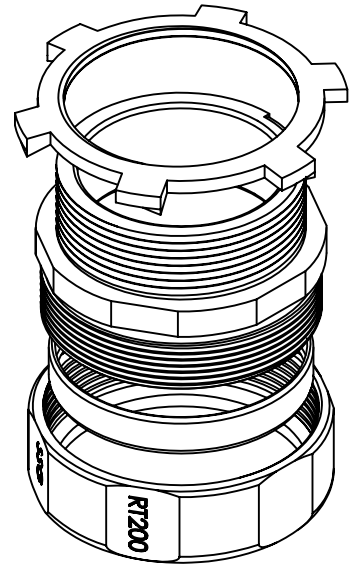

SIDES	BOTTOM
Material:C1018 Seamless steel tube	

CUTAWAY VIEW A-A

This data sheet is for reference only .GARVIN INDUSTRIES reserves the right to make changes to the design without prior notice.

DESCRIPTION
TRADE REFERENCE TERMS

STANDARD PACKING
5 PCS

GARVIN INDUSTRIES			
TITLE NO-THREAD CONNECTOR & COUPLINGS			
SIZE A4	DWG NO.	RT200	REV A
DATA SHEET			