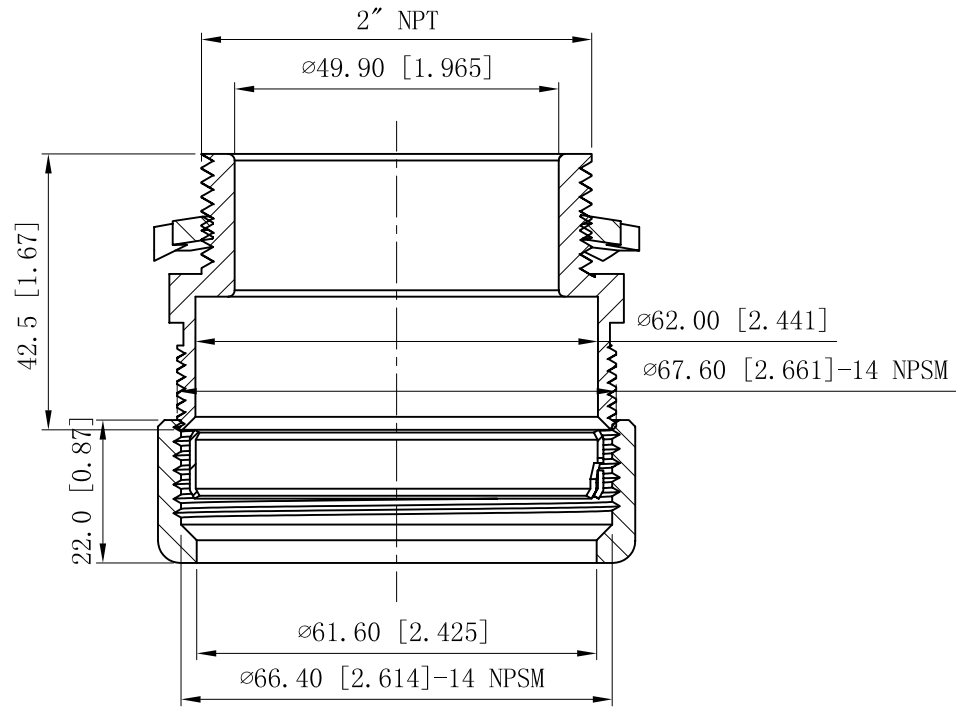

SIDES	BOTTOM
Material:C1018 Seamless steel tube	

CUTAWAY VIEW A-A

This data sheet is for reference only .GARVIN INDUSTRIES reserves the right to make changes to the design without prior notice.

DESCRIPTION
TRADE REFERENCE TERMS

STANDARD PACKING
5 PCS

GARVIN INDUSTRIES			
TITLE NO-THREAD CONNECTOR & COUPLINGS			
SIZE A4	DWG NO.	RT200	REV A
DATA SHEET			