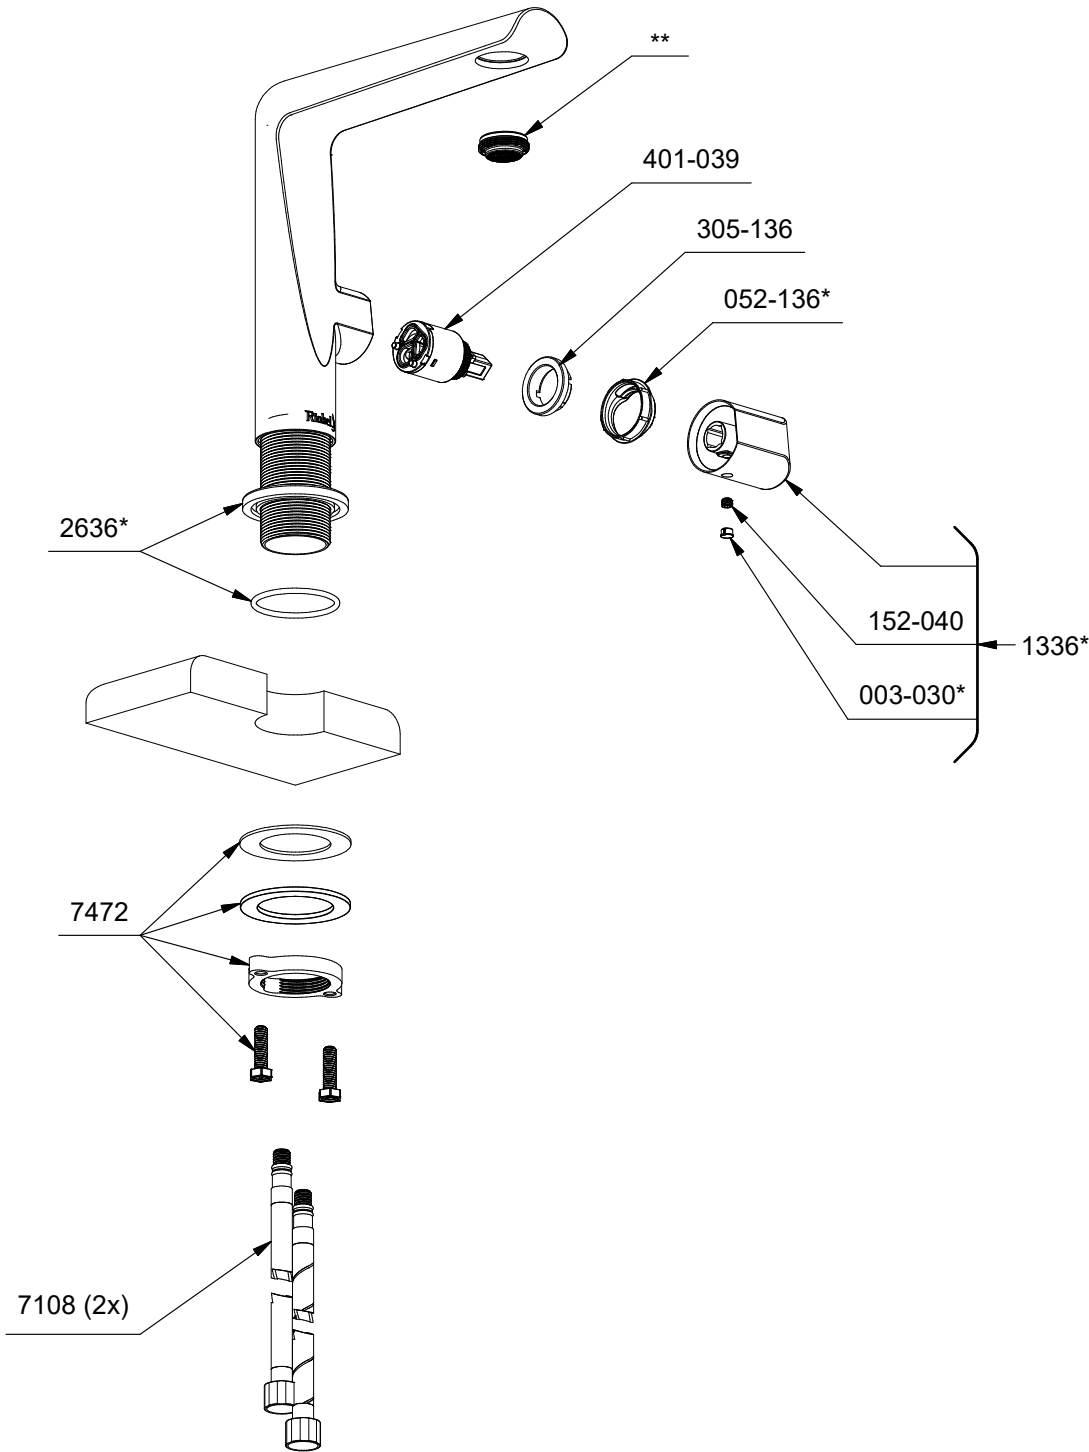

\*Sizes, models and finishes may differ from those presented.

**\*Finish determined by Suffix**

Finish	Description
C	Chrome
PN	Polished Nickel
BK	Black
BG	Brushed Gold

**\*\*Aerator Kit (Include tool) :**

- S6-639-15 (1.5gpm / 5.7l/min)
- S6-639-12 (1.2gpm / 4.6l/min)
- S6-639-10 (1.0gpm / 3.8l/min)
- S6-639-05 (0.5gpm / 1.9l/min)

**TOOL :**

- 505-025 (Allen key 2.5mm)