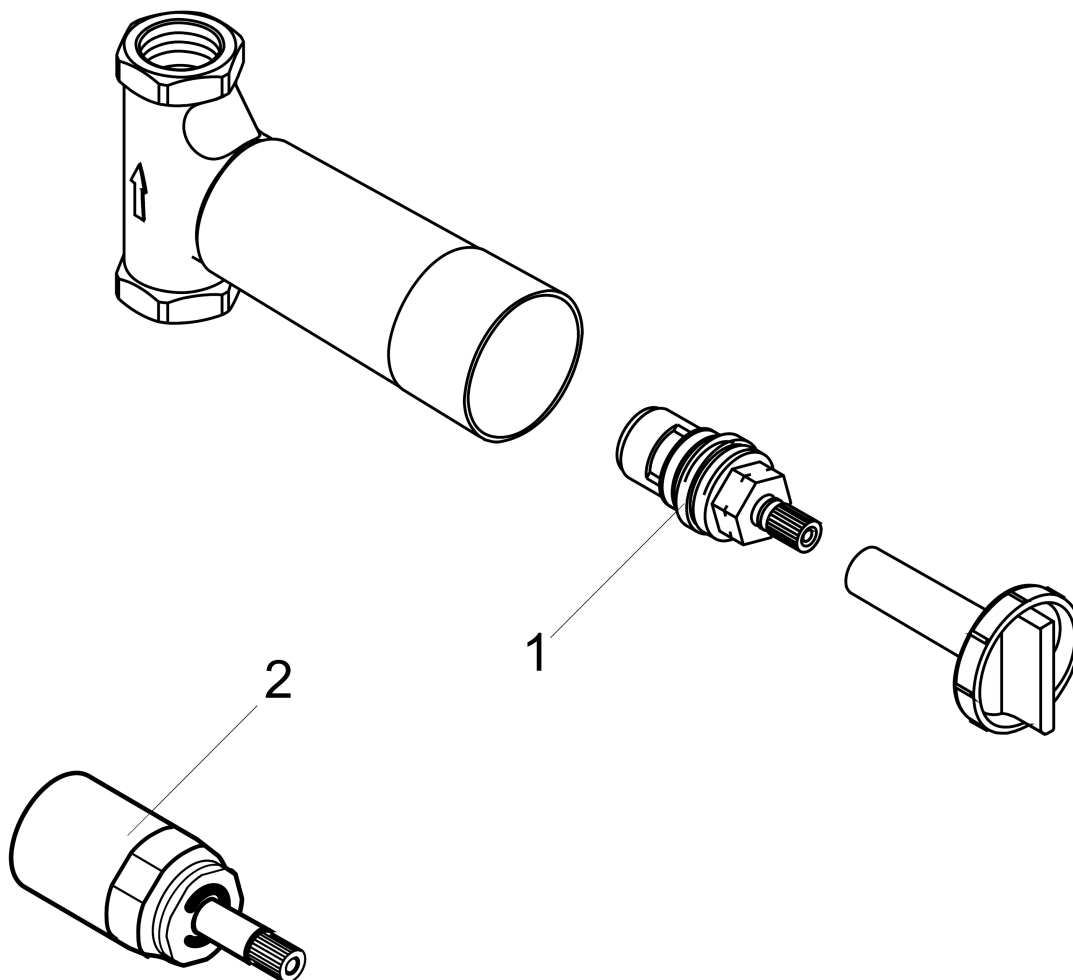

Rough, Volume Control, 1/2"
 Finishes : n.a. Part no. : **15974181**

Description

Features

- Flow: 10.5 GPM (40.0 L/Min)

Item details

List Price \$ 127.00

Compliance

Product image

Scale drawing

Rough, Volume Control, 1/2"
 Finishes : n.a. Part no. : 15974181

Exploded drawing

Year of production: >07/18

Rough, Volume Control, 1/2"
 Finishes : **n.a.** Part no. : **15974181**

Spare parts list

Year of production: >**07/18**

Pos.	Description	Part no.	Price	PU
1	shut off unit right closing	94009000	-	1
2	extension 25 mm	96370000	-	1