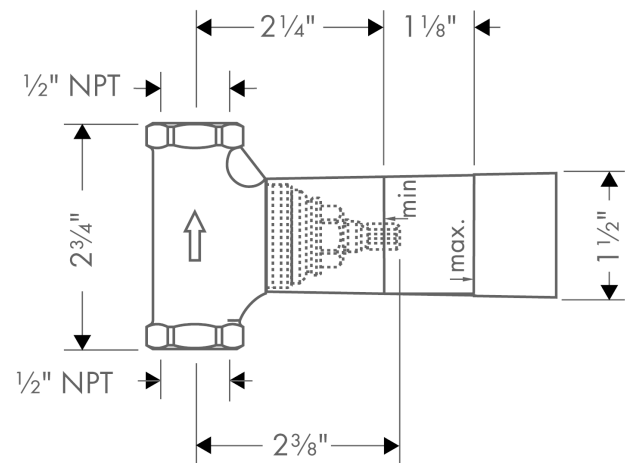

Rough, Volume Control, 1/2"
 Finishes : n.a. Part no. : **15974181**

Description

Features

- Flow: 10.5 GPM (40.0 L/Min)

Item details

List Price \$ 127.00

Compliance

Product image

Scale drawing

Rough, Volume Control, 1/2"
 Finishes : n.a. Part no. : 15974181

Exploded drawing

Year of production: >07/18

Rough, Volume Control, 1/2"
 Finishes : **n.a.** Part no. : **15974181**

Spare parts list

Year of production: >**07/18**

Pos.	Description	Part no.	Price	PU
1	shut off unit right closing	94009000	-	1
2	extension 25 mm	96370000	-	1