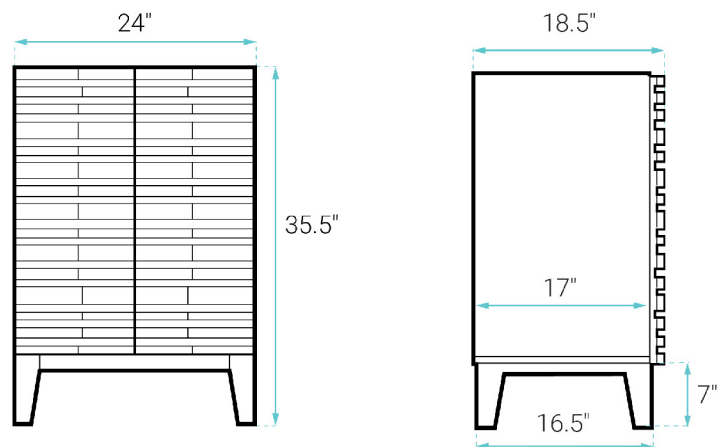

INSTALLATION:

Freestanding, assembly required

COLORS & FINISHES:

- Natural Oak: SM-BV470
- White Oak: SM-BV470W
- Black: SM-BV470B
- Brown Oak: SM-BV470BK

SPECIFICATIONS:

N.W: 78 lb.
W: 24" x D: 18.5" x H: 36"
Inner Sink: D: 11" x W: 17.5" x H: 4.5"