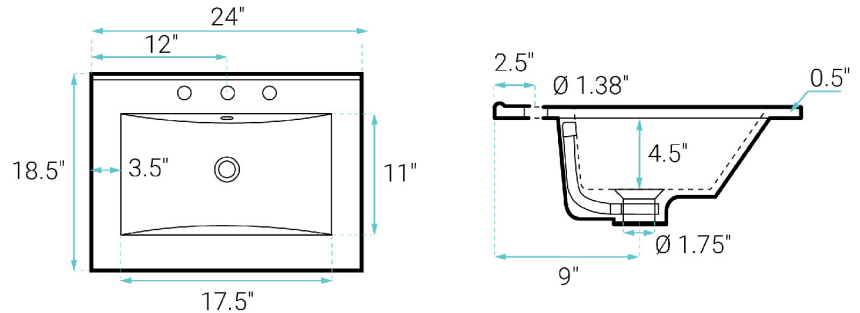

Cascade

Swiss Madison®
well made forever

Freestanding Vanity SM-BV470BK-3MB

FEATURES:

- Sleek, freestanding design
- Glazed ceramic, single sink
- Standard 1.75" drain hole
- Standard 1.38" faucet hole
- Chrome-finish overflow
- Wooden legs

INSTALLATION:

Freestanding, assembly required

COLORS & FINISHES:

- Natural Oak: SM-BV470
- White Oak: SM-BV470W
- Black: SM-BV470B
- Brown Oak: SM-BV470BK

SPECIFICATIONS:

N.W: 78 lb.
W: 24" x D: 18.5" x H: 36"
Inner Sink: D: 11" x W: 17.5" x H: 4.5"