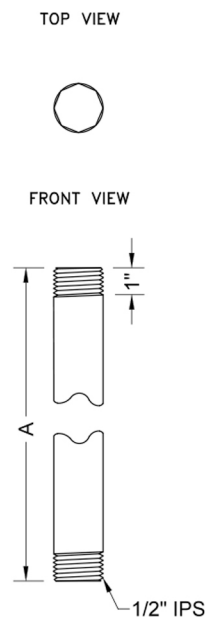

## 1/2" IPS x 30" Brass Vertical Drop Ceiling Nipple

Model #: 801-12.30-

### FEATURES:

- Can be used as a Brass Nipple for supply valves or Brass vertical drop ceiling nipple shower arm
- 1/2" Male x 30" Male IPS
- 1/2" escutcheons sold separately
- All custom lengths available. Contact JACLO for pricing & availability
- See 16303-12 - 1/2" coupling to join and extend for longer size nipples

### SPECIFICATION DRAWING:

1/2" BRASS VERTICAL DROP CEILING NIPPLES		
PART. #	DESCRIPTION	A
801-12.4	1/2" IPS X 4"	4"
801-12.6	1/2" IPS X 6"	6"
801-12.12	1/2" IPS X 12"	12"
801-12.18	1/2" IPS X 18"	18"
801-12.24	1/2" IPS X 24"	24"
801-12.30	1/2" IPS X 30"	30"
801-12.36	1/2" IPS X 36"	36"
801-12.42	1/2" IPS X 42"	42"
801-12.48	1/2" IPS X 48"	48"
801-12.60	1/2" IPS X 60"	60"
801-12.72	1/2" IPS X 72"	72"