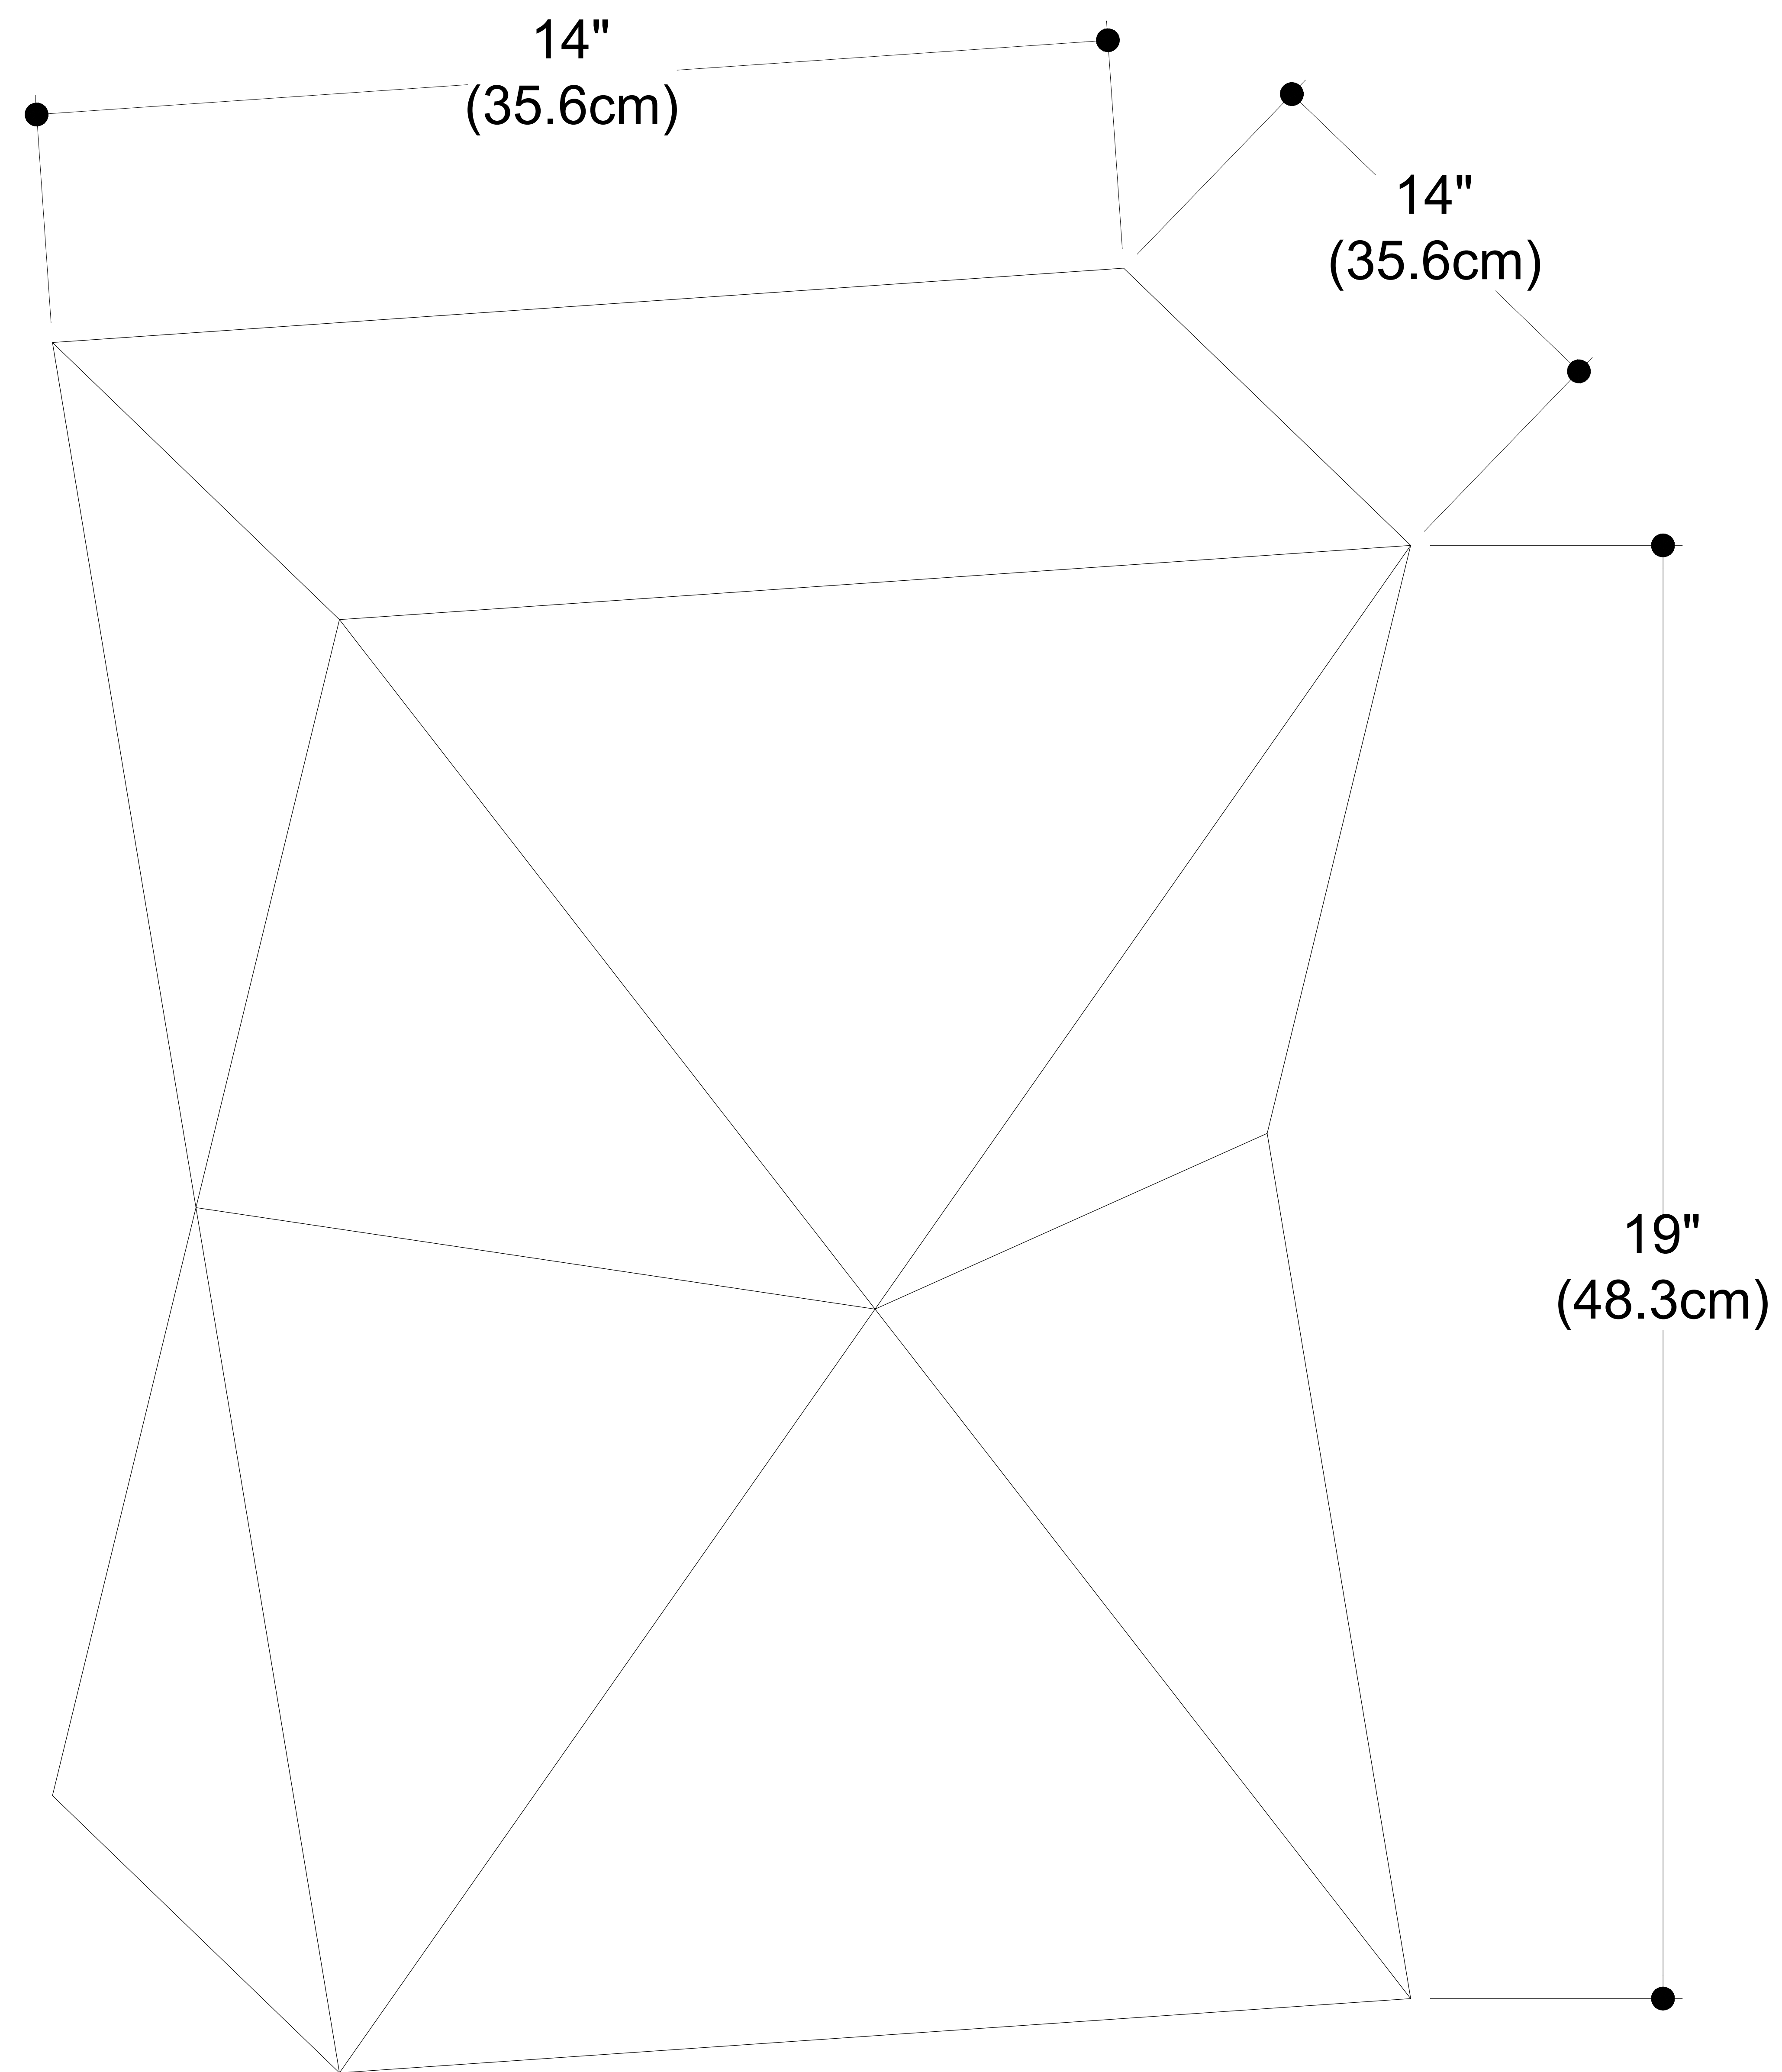

Sutton Side Table

Net Weight: 20.06 lbs / 9.1 Kg