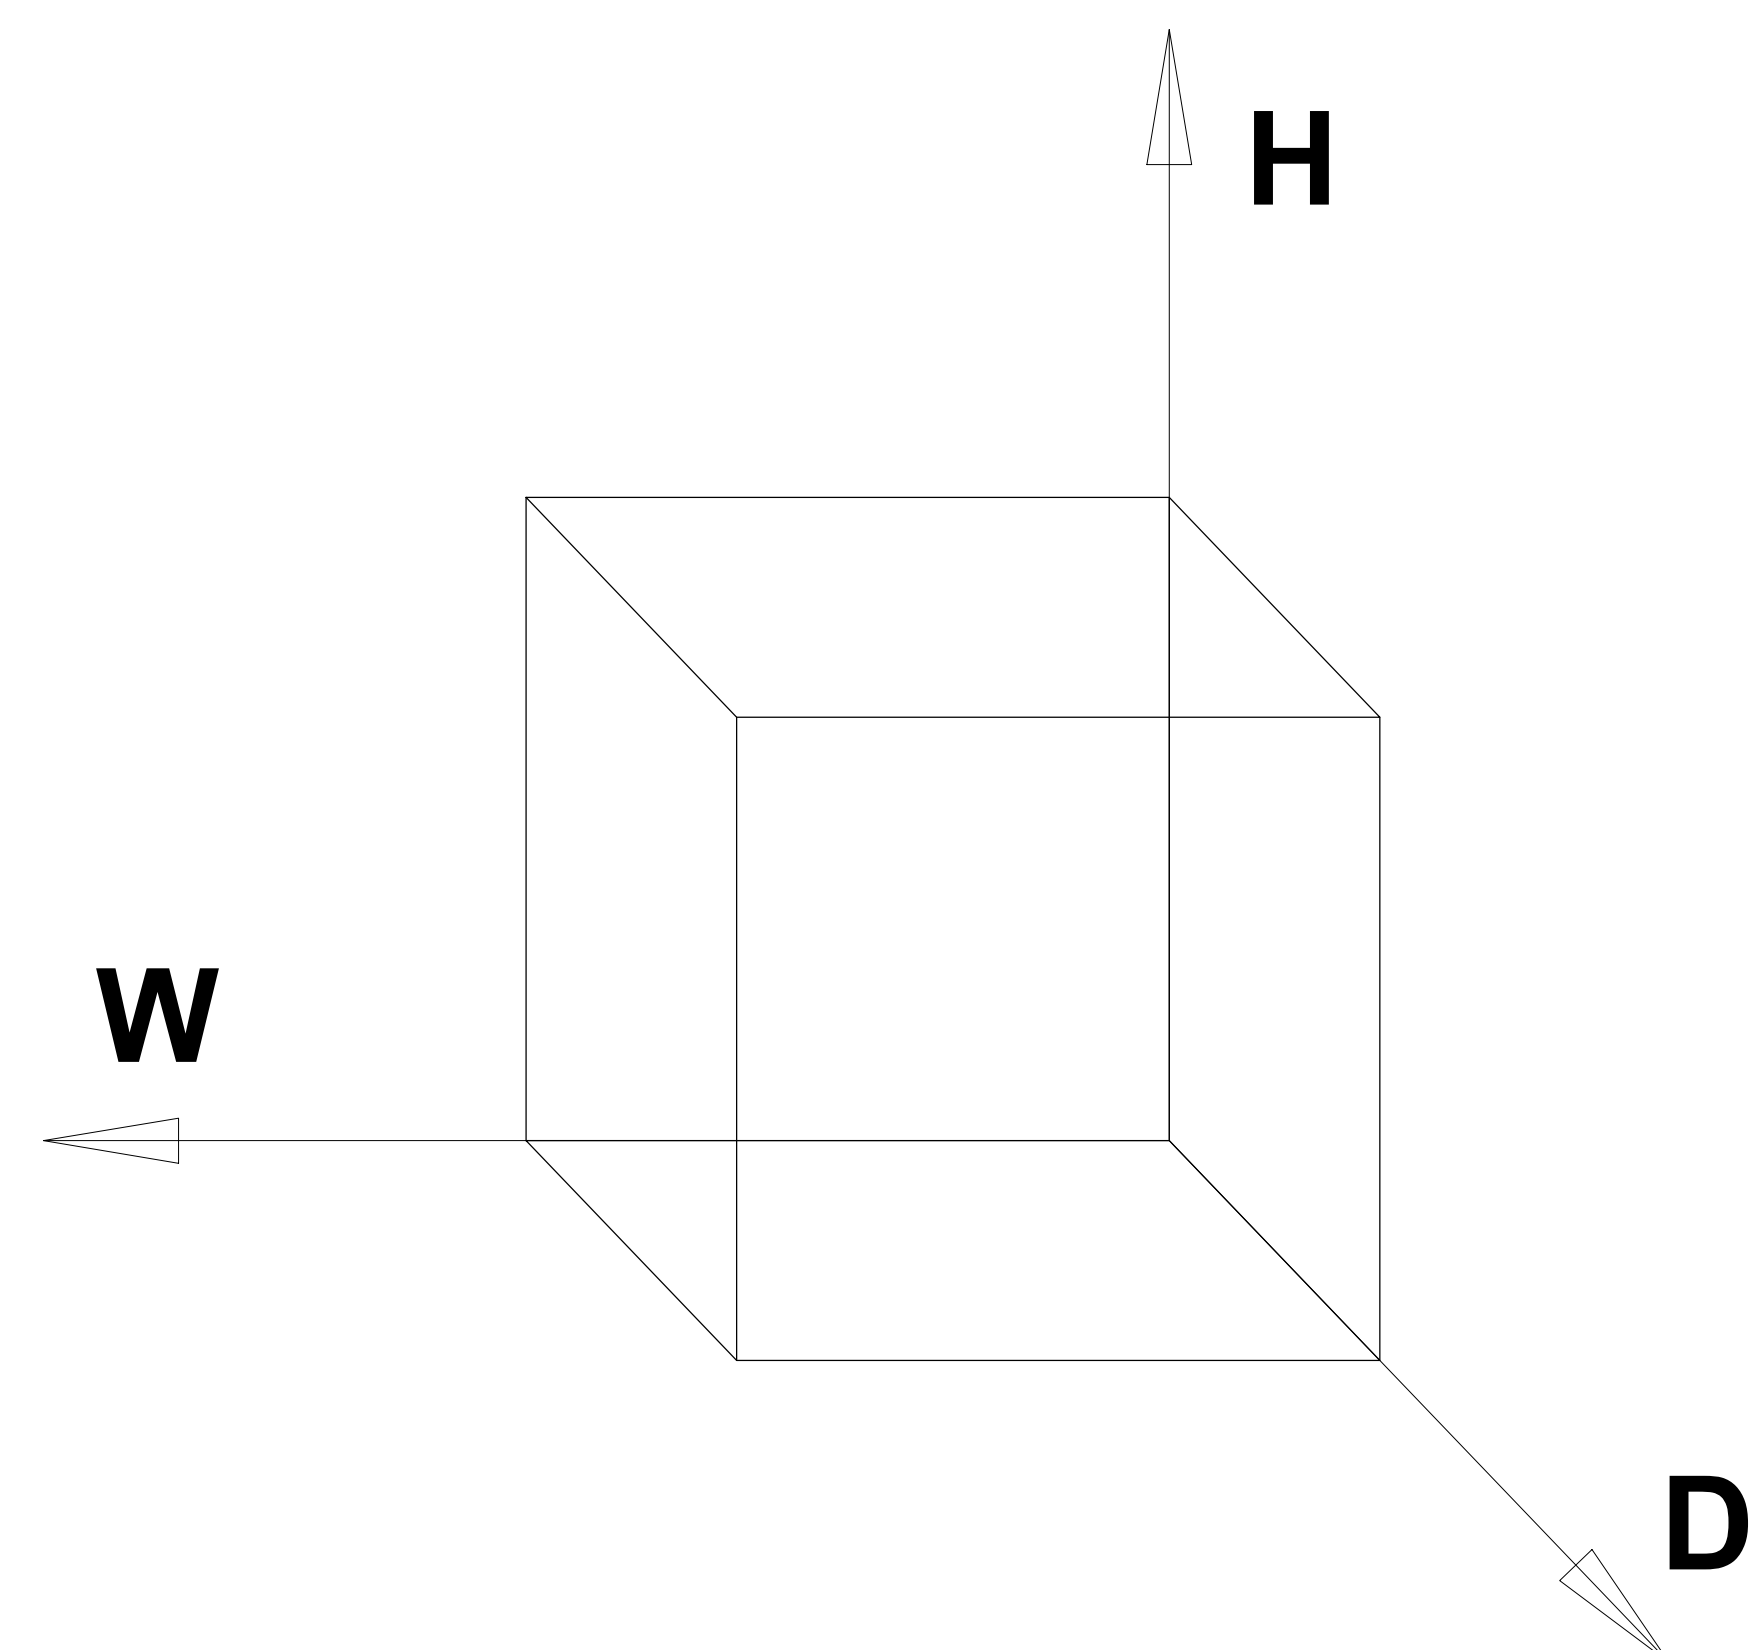

Sutton Side Table

Net Weight: 20.06 lbs / 9.1 Kg