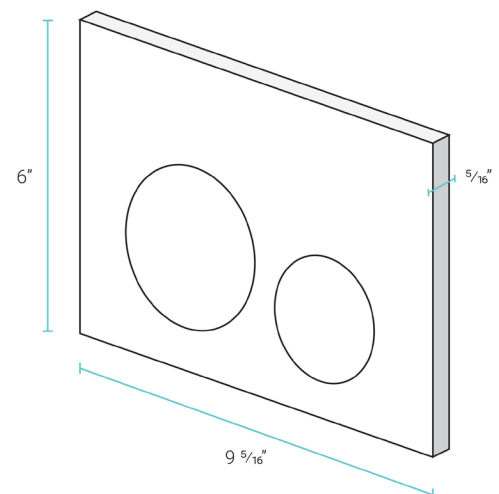

Specifications:

- N.W: 2.0 lb.
- L: 9 ⁵/₁₆" x W: ⁵/₁₆" x H: 6"

Included Parts:

- Flush Actuator: SM-WC001W

Compatible Parts (sold separately):

- Residential Concealed In-Wall Toilet Tank for Back-to-Wall Toilet: SM-WC324
- Commercial Concealed In-Wall Toilet Tank for Back-to-Wall Toilet: SM-WC326
- Residential Concealed In-Wall Toilet Tank for Wall-Hung Toilet: SM-WC424
- Commercial Concealed In-Wall Toilet Tank for Wall-Hung Toilet: SM-WC426

Installation:

- In-wall

Specifications:

- N.W: 33.0 lb.
- L: 22 ¹³/₁₆" x W: 4 ³/₄" x H: 51 ³/₁₆"