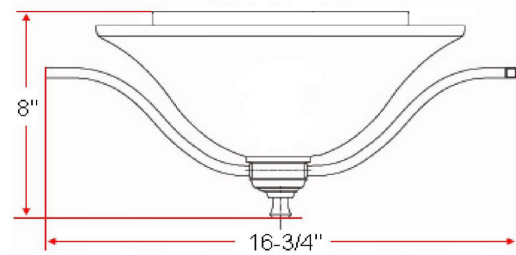

Ironwood Two-Light Flush Mount Ceiling Light

Brushed Bronze

SPECIFICATIONS

MOUNTING:	Flush Mount	LED BRIGHTNESS (LUMENS):	N/A
SLOPED CEILING ADAPTABLE:	No	LED COLOR CORRELATED TEMPERATURE (CCT):	N/A
LAMP TYPE 1:	2 lamps 60W Incandescent	LED COLOR RENDERING INDEX (CRI):	N/A
BULB INCLUDED:	No	LED EFFICACY:	N/A
WATTS PER BULB:	60W	LED AVERAGE RATED LIFE:	N/A
TOTAL WATTAGE:	120W	ENERGY EFFICIENT:	No
DIMMABLE:	Yes	LIGHTING AMPS:	0.5
MATERIAL CONSTRUCTION:	Steel	VOLTAGE:	120V
ASSEMBLED DIMENSIONS:	8" H x 16.75" L x 16.75" D		
WEIGHT:	6.55 lbs.		
BACKPLATE DIMENSIONS:	n/a" H x n" W		
CANOPY/PLATE DIMENSIONS:	1" H x 9.63" D		
GLASS/SHADE DIMENSIONS:	4.38" H x " L x 13.25" D		
GLASS/SHADE MATERIAL:	Glass		
GLASS/SHADE TYPE:	Frosted		
GLASS/SHADE COLOR:	N/A		