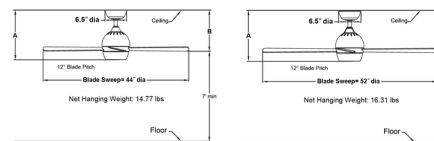

CLICK TO VIEW PRODUCT

Notes: