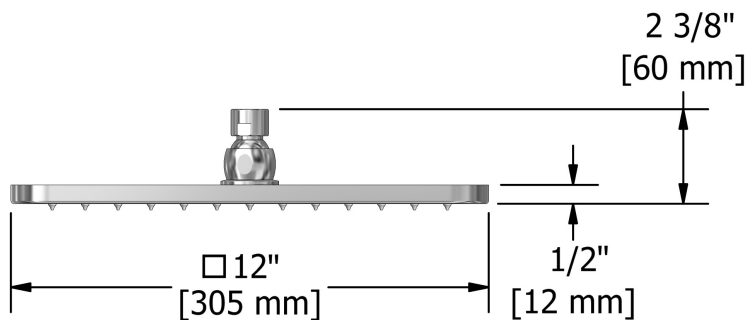

## Descriptions

- Swivel
- Scale-free
- G $\frac{1}{2}$ " inlet female

## Available flow

- 7.6 L/min, 2.0 gpm (US) 60psi

## Certifications

- CSA B125.1
- ASME A112.18.1
- CMR248 Approval

30 cm (12") shower head  
482

UPC®

Sizes, models and finishes may differ from thoses presented.