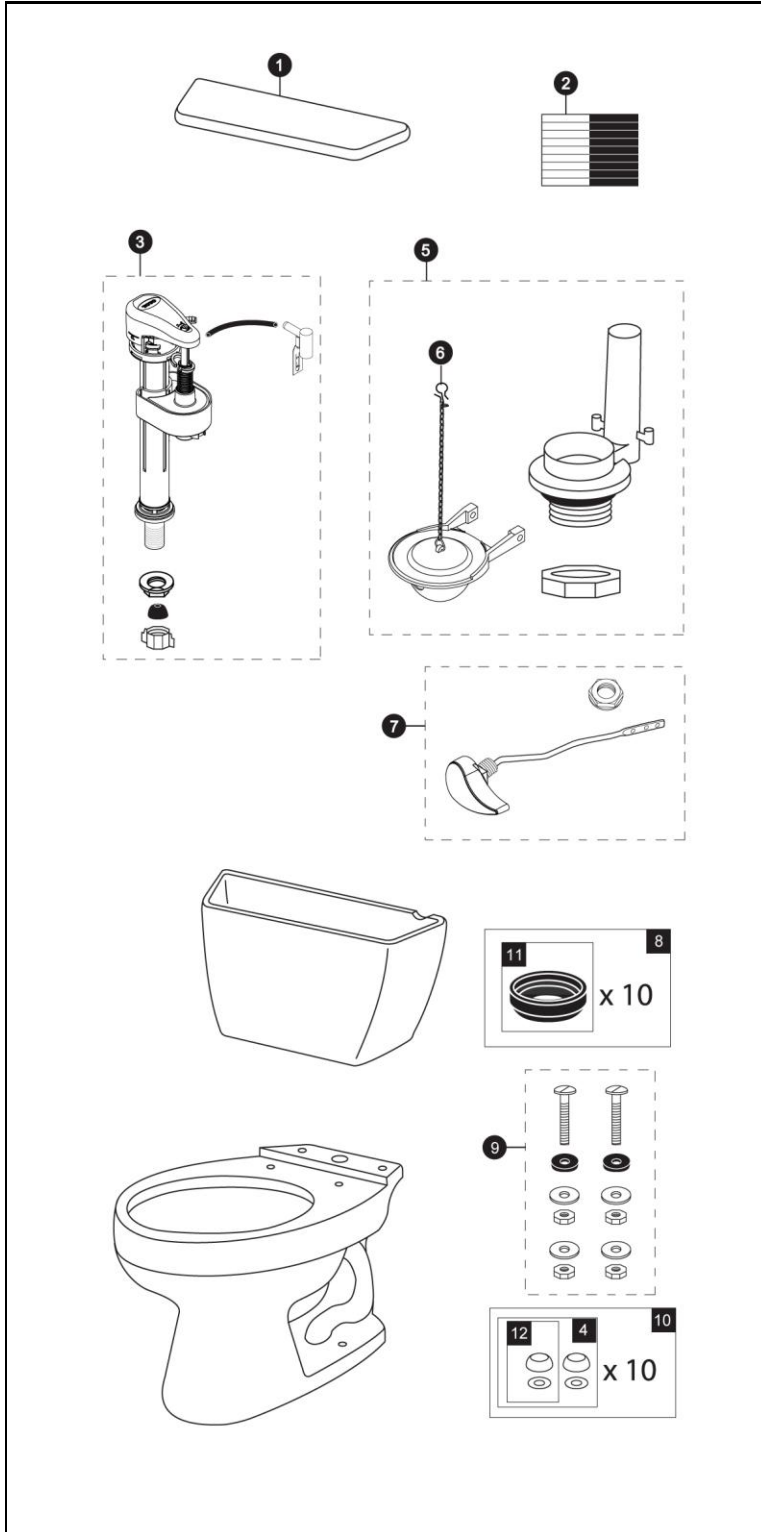

# CST744S & CST744SG

CST744S  
C744S  
ST743S

CST744SG  
C744SG  
ST743S

## Drake® 1.6 Gpf Toilet, Elongated, G-Max®, 12" Rough-In, (including CeFIONtect™)

Item	Part	Description
1	TCU743CR#01	Tank Lid w/ Velcro Tape - Cotton
	TCU743CR#03	Tank Lid w/ Velcro Tape - Bone
	TCU743CR#11	Tank Lid w/ Velcro Tape - Colonial White
	TCU743CR#12	Tank Lid w/ Velcro Tape - Sedona Beige
	TCU743CR#51	Tank Lid w/ Velcro Tape - Ebony
2	THU107	Velcro Tape
3	TSU53A	Fill Valve
4	THU044S#01	Bolt Cap Sets - Cotton (2 pieces)
	THU044S#03	Bolt Cap Sets - Bone (2 pieces)
	THU044S#11	Bolt Cap Sets - Colonial White (2 pieces)
	THU044S#12	Bolt Cap Sets - Sedona Beige (2 pieces)
	THU044S#51	Bolt Cap Sets - Ebony (2 pieces)
5	THU129P-A	Flush Valve
6	THU331S	Flapper w/ Chain
7	THU068#01	Trip Lever - Cotton
	THU068#03	Trip Lever - Bone
	THU068#11	Trip Lever - Colonial White
	THU068#12	Trip Lever - Sedona Beige
	THU068#51	Trip Lever - Ebony
	THU068#CP	Trip Lever - Chrome Plated
	THU068#BN	Trip Lever - Brushed Nickel
	THU068#PN	Trip Lever - Polished Nickel
8	THU131	Tank to Bowl Gaskets (10 pieces)
9	TSU01D	Tank Mounting Kit
10	THU098#01	Bolt Cap Sets - Cotton (20 pieces)
	THU098#03	Bolt Cap Sets - Bone (20 pieces)
	THU098#11	Bolt Cap Sets - Colonial White (20 pieces)
	THU098#12	Bolt Cap Sets - Sedona Beige (20 pieces)
	THU098#51	Bolt Cap Sets - Ebony (20 pieces)
11	9BU024E	3" Tank to Bowl Gasket
12	THU044#01	Bolt Cap Set - Cotton
	THU044#03	Bolt Cap Set - Bone
	THU044#11	Bolt Cap Set - Colonial White
	THU044#12	Bolt Cap Set - Sedona Beige
	THU044#51	Bolt Cap Set - Ebony

### Product Number Explanations

**Two-Piece Toilet**

(CST) Gravity Type Toilet  
(744) Model  
(S) G-Max®  
(G) CeFIONtect™

**Tank**

(ST) Tank  
(743) Model  
(S) G-Max®

**Bowl**

(C) Bowl  
(744) Model  
(S) G-Max®  
(G) CeFIONtect™