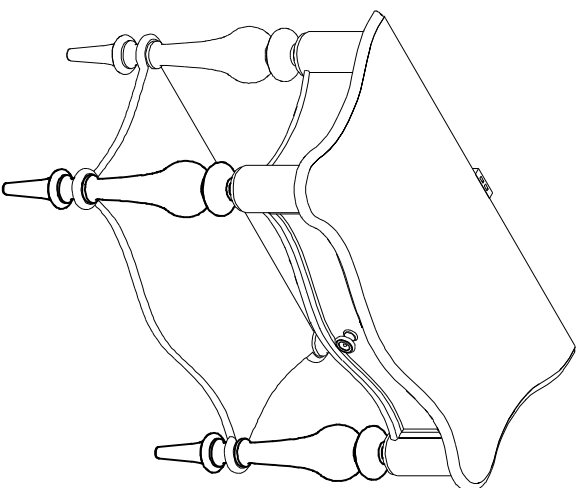

**PARTS LIST / LISTE DES PIÈCES / LISTA DE PIEZAS**  
**ITEM NO./ARTICLE NO./ARTICULONNO: P293141**  
**DESCRIPTION/ LA DESCRIPTION/ DESCRIPCIÓN: Bedside Table- Main Finish / Table de nuit / Mesa de noche**

<b>⚠ WARNING</b>	<p>Children have died from furniture tipover. To reduce the risk of furniture tipover:</p> <ul style="list-style-type: none"> <li>• ALWAYS install tipover restraint provided.</li> <li>• NEVER put a TV on this product.</li> <li>• NEVER allow children to stand, climb or hang on drawers, doors, or shelves.</li> <li>• NEVER open more than one drawer at a time.</li> <li>• Place heaviest items in the lowest drawers.</li> </ul>
	
<i>This is a permanent label. Do not remove!</i>	

**A**

- x1 Table Top
- x1 Dessus de table
- x1 Tablero de mesa

**B**

- x4 Leg \*
- x4 jambe
- x4 Pierna

**C**

- x1 Shelf \*
- x1 étagère
- x1 repisa

**D**

- x2 Foot (Front) \*
- x2 Pied (Avant)
- x2 Pie (Delantera)

**E**

- x2 Foot (Back) \*
- x2 Pied (Arrière)
- x2 Pie (Trasera)

**F**

- x1 Tipping restraint \*
- x1 Liste des pièces de quincaillerie antibasculement
- x1 Abrazadera antivuelco

\*Replaceable Part

**ASSEMBLY INSTRUCTIONS/ NOTICE DE MONTAGE/ INSTRUCCIONES DE MONTAJE**  
**ITEM NO./ARTICLE NO./ARTICULONO: P293141**  
**DESCRIPTION/ LA DESCRIPTION/ DESCRIPCIÓN: Bedside Table- Main Finish / Table de nuit / Mesa de noche**