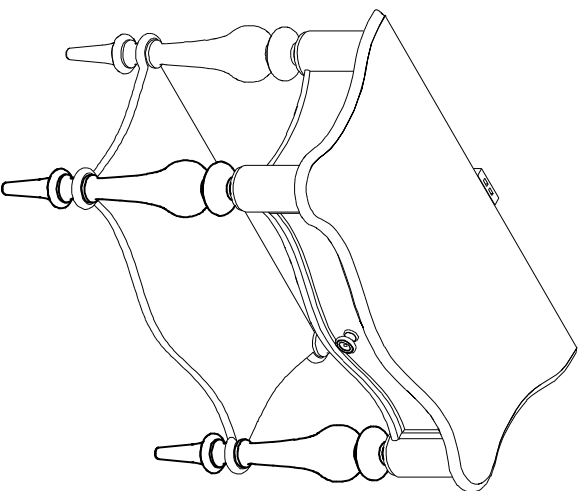

REPLACEABLE PART / PARTIE REMPLAÇABLE / PARTE REEMPLAZABLE
ITEM NO./ARTICLE NO./ARTICULONO: P293141
DESCRIPTION/ LA DESCRIPTION/ DESCRIPCIÓN: Bedside Table- Main Finish / Table de nuit / Mesa de noche

WARNING	
	Children have died from furniture tipover. To reduce the risk of furniture tipover : • ALWAYS install tipover/restraint provided. • NEVER put a TV on this product. • NEVER allow children to stand, climb or hang on drawers, doors, or shelves. • NEVER open more than one drawer at a time. • Place heaviest items in the lowest drawers.
	<i>This is a permanent label. Do not remove!</i>