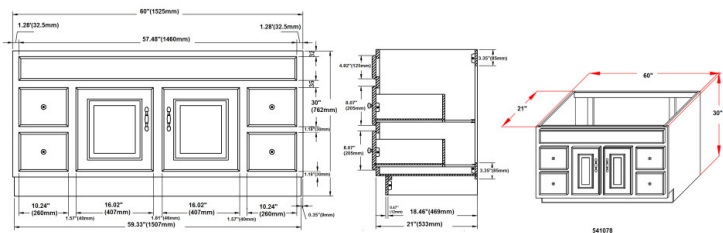

Concord 2-Door 4-Drawer Vanity with Cultured Marble 8" Widespread Solid White Double Bowl Vanity Top, Fully Assembled, White Base

FULLY ASSEMBLED VANITY

SPECIFICATIONS

MATERIAL CONSTRUCTION:	Wood/Cultured Marble
ASSEMBLY REQUIRED:	No
ASSEMBLED DIMENSIONS:	34.9" H x 61" L x 22" D
ASSEMBLED WEIGHT:	187.05 lbs.
TOOLS NEEDED FOR INSTALLATION:	100% Silicone
CONSTRUCTION TYPE:	Face Frame
HINGE STYLE:	Soft Close
DOOR STYLE:	Shaker
DRAWER STYLE:	4 MDF Drawers
GLIDE STYLE:	STD Easy Glide
FAKE DWR STYLE:	MDF
DWR #1 DIMENSIONS:	8.2" H x 14.5" L x 10.2" D
DWR CONSTRUCTION:	Standard
FACE FRAME MATERIAL:	Pine
SIDES MATERIAL:	MDF
BOTTOM MATERIAL:	MDF

TOE KICK INSET WIDTH:	2.2"
BACK PANEL MATERIAL:	MDF
BACK BRACE MATERIAL:	N/A
FAUCET TYPE:	Lav Widespread
NUMBER OF MOUNTING HOLES:	3
BOWL MATERIAL:	Cultured Marble
BACK SPLASH INCLUDED:	Yes
COLOR:	Solid White
NUMBER OF BOWLS:	1
BOWL DIMENSIONS:	5.63" H x 11.625" W x 16.875" D
BOWL SHAPE:	Oval
SINK THICKNESS:	1"
MOUNTING TYPE:	Widespread
OVERFLOW HOLE:	Yes