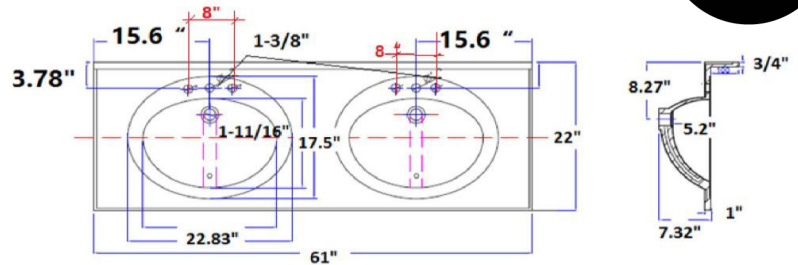

Concord 2-Door 4-Drawer Vanity with Cultured Marble 8" Widespread Solid White Double Bowl Vanity Top, Fully Assembled, White Base

FULLY ASSEMBLED VANITY

SPECIFICATIONS

MATERIAL CONSTRUCTION:	Wood/Cultured Marble
ASSEMBLY REQUIRED:	No
ASSEMBLED DIMENSIONS:	34.9" H x 61" L x 22" D
ASSEMBLED WEIGHT:	187.05 lbs.
TOOLS NEEDED FOR INSTALLATION:	100% Silicone
CONSTRUCTION TYPE:	Face Frame
HINGE STYLE:	Soft Close
DOOR STYLE:	Shaker
DRAWER STYLE:	4 MDF Drawers
GLIDE STYLE:	STD Easy Glide
FAKE DWR STYLE:	MDF
DWR #1 DIMENSIONS:	8.2" H x 14.5" L x 10.2" D
DWR CONSTRUCTION:	Standard
FACE FRAME MATERIAL:	Pine
SIDES MATERIAL:	MDF
BOTTOM MATERIAL:	MDF

TOE KICK INSET WIDTH:	2.2"
BACK PANEL MATERIAL:	MDF
BACK BRACE MATERIAL:	N/A
FAUCET TYPE:	Lav Widespread
NUMBER OF MOUNTING HOLES:	3
BOWL MATERIAL:	Cultured Marble
BACK SPLASH INCLUDED:	Yes
COLOR:	Solid White
NUMBER OF BOWLS:	1
BOWL DIMENSIONS:	5.63" H x 11.625" W x 16.875" D
BOWL SHAPE:	Oval
SINK THICKNESS:	1"
MOUNTING TYPE:	Widespread
OVERFLOW HOLE:	Yes