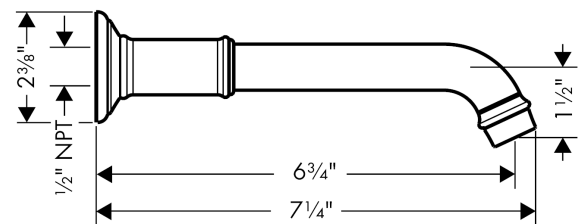

**AXOR Montreux
Tub Spout**

Finishes : **brushed nickel** Part no. : **16541821**

Description

Features

- Solid brass

Product image

Scale drawing

**AXOR Montreux
Tub Spout**

Finishes : **brushed nickel** Part no. : **16541821**

Exploded drawing

Year of production: >06/06

**AXOR Montreux
Tub Spout**

Finishes : **brushed nickel** Part no. : **16541821**

Spare parts list

Year of production: >06/06

Pos.	Description	Part no.	PC	PU
1	aerator M22x1 (5 l/min + 25 l/min)	95381820	0	1
2	escutcheon for spout	98576820	0	1