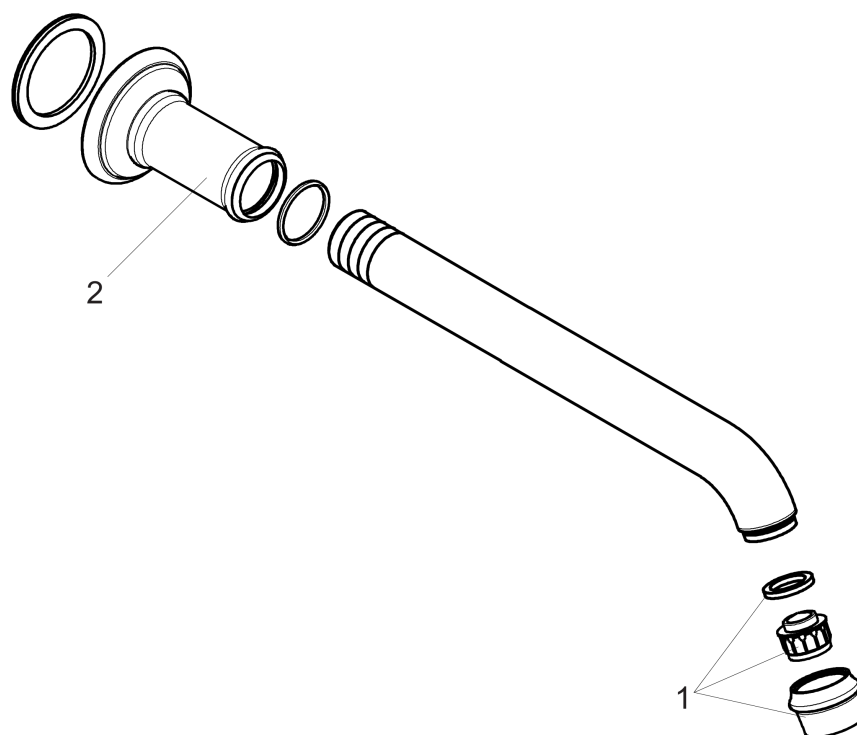

**AXOR Montreux
Tub Spout**

Finishes : **brushed nickel** Part no. : **16541821**

Description

Features

- Solid brass

Product image

Scale drawing

**AXOR Montreux
Tub Spout**

Finishes : **brushed nickel** Part no. : **16541821**

Exploded drawing

Year of production: >06/06

**AXOR Montreux
Tub Spout**

Finishes : **brushed nickel** Part no. : **16541821**

Spare parts list

Year of production: >06/06

Pos.	Description	Part no.	PC	PU
1	aerator M22x1 (5 l/min + 25 l/min)	95381820	0	1
2	escutcheon for spout	98576820	0	1