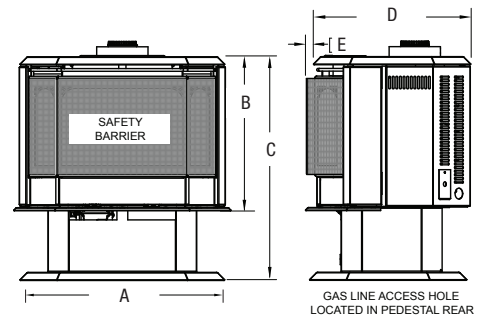

Competitive Advantages

- Electronic Ignition with battery back-up
- 84% Steady State maximum efficiency.
- 100% SAFE GUARD™ automatic gas shut off for your peace of mind
- Approved for bedroom, bathroom, sitting room and mobile home installations

Features and Benefits

- 357 sq. in. viewing area
- Triple-burner "turbo boosts" the heating power to increase the already impressive 30,000 BTU's to 44,000 BTU's
- Includes heat activated variable speed blower
- Easy clean hinged door
- Exclusive PHAZER™ log set with traditional glowing charcoal embers
- Metallic black accent bar, ornamental inset and trivet come standard door available in metallic black, satin chrome plated or 24 Karat gold plated finishes
- Optional B-vent adapter kit available
- Optional remote with digital read out

	CDVS500
BTU's (Input)	44,000
Venting	Top* 4" & 7"
Minimum Clearances to Combustibles	
Corner	1"
Rear	2"
Sides	7"
Glass Type	Ceramic
Glass Size	
Height	13 7/8"
Width	25 3/4"
Efficiencies	
AFUE	67%
Steady State	84%
Mobile Home Certified	Yes

*Finishing flange depth (The finishing flange defines the perimeter of the fireplace opening). Framing or finishing materials must NEVER encroach inside the finishing flange.

	A	B	C	D	E
CDVS500	28 1/4"	21"	30 3/4"	21 5/8"	2"