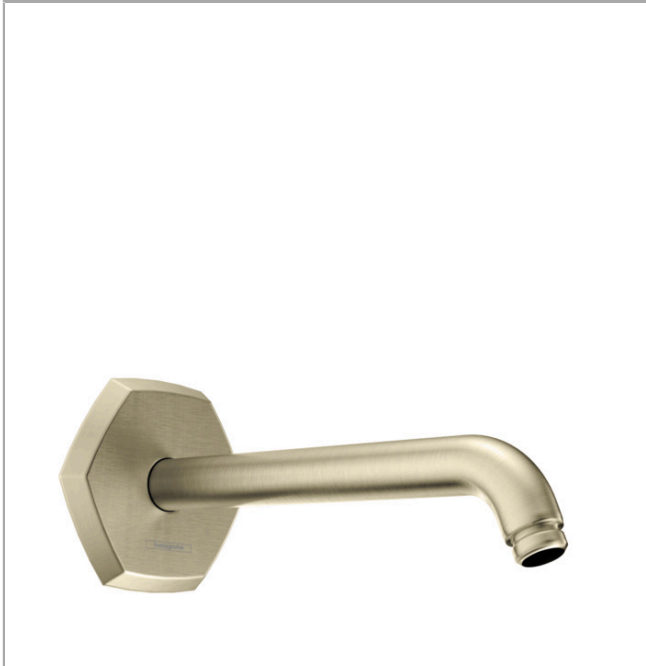

**Locarno  
Showerarm, 9"**

Finishes : **brushed nickel** Part no. : **04826820**

**Description**

**Features**

- Escutcheon, Showerarm

**Product image**

**Scale drawing**