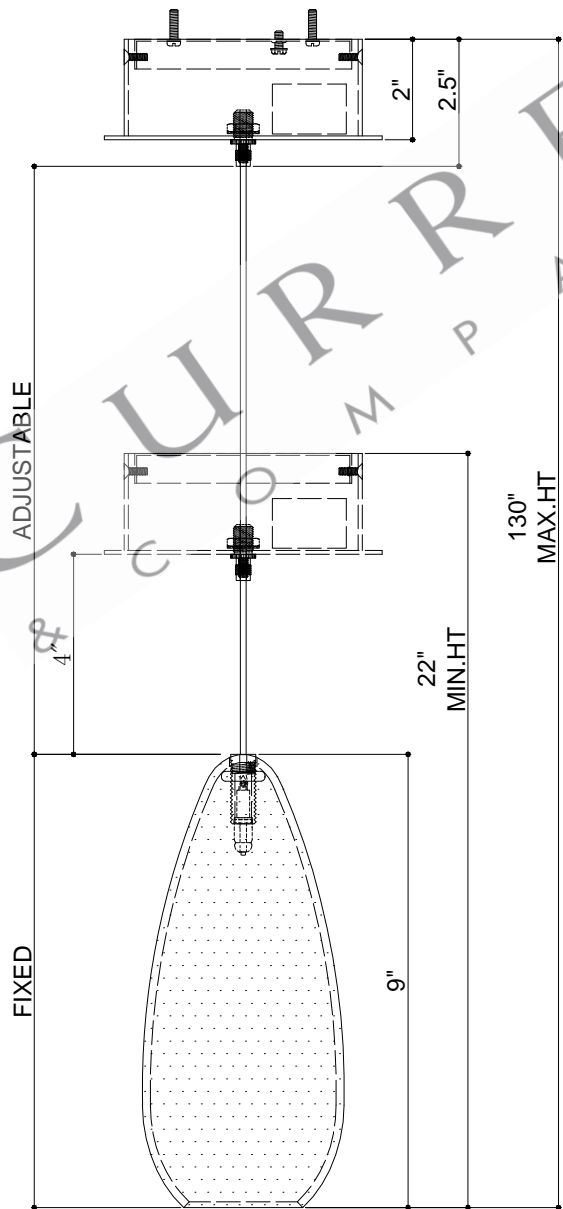

TOP VIEW

CANOPY DETAIL

FRONT VIEW

9000-0902

ALL WORK © 2021 CURREY & COMPANY