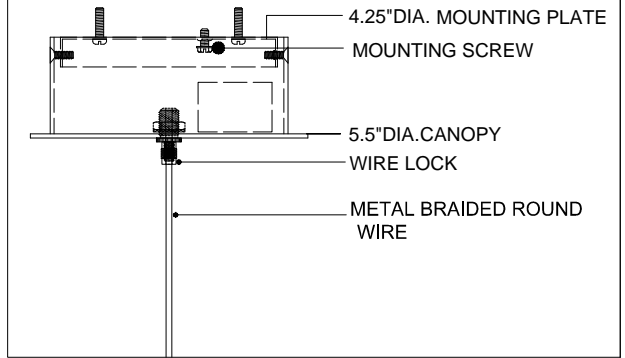

TOP VIEW

CANOPY DETAIL

FRONT VIEW

9000-0902

ALL WORK © 2021 CURREY & COMPANY