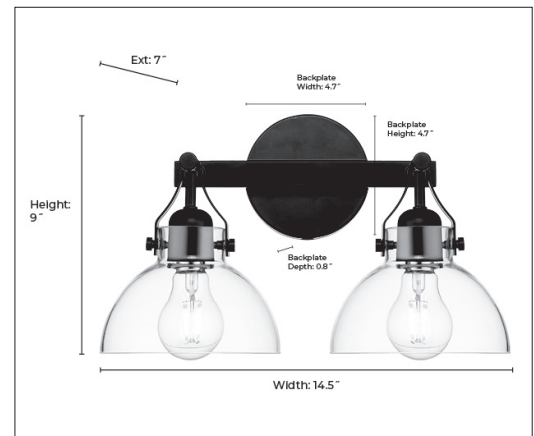

FINISH

MB - Matte Black

DIMENSIONS

Width 14.5"
Height 9"
Ext. 7"
Backplate Width 4.7"
Backplate Depth 0.8"
Backplate Height 4.7"
Weight 3.7 lbs

MATERIAL

Steel

GLASS

Clear

LAMPING

Bulbs 2-Medium
Bulb Base Medium (E26)
Watts per Bulb 60W
Voltage 120V
Total Wattage 120W
Bulbs Included No

CERTIFICATION

ETL Listed Damp Location

ITEM NUMBER

SKU 24102 MB

24102 MB

Millennium Lighting
105 Declaration Drive
McDonough, GA 30253
www.millenniumlighting.com