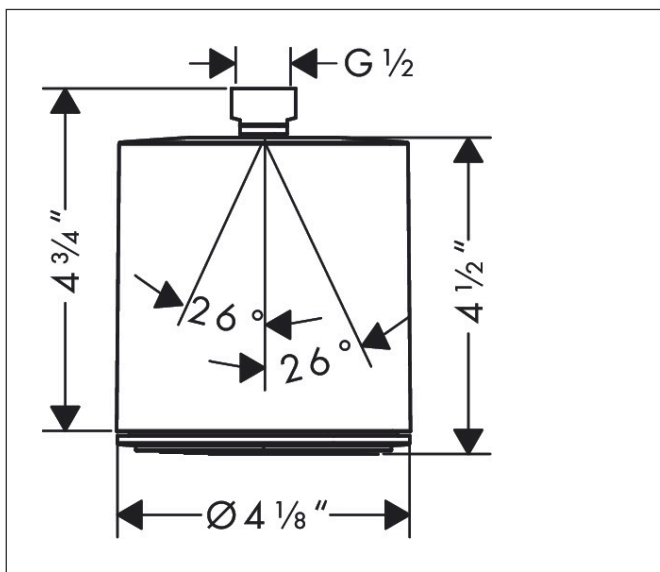

Brand hansgrohe
Art. Name **Pulsify S** Showerhead 105 1-Jet 1.75 GPM
Art. Nr. 24132821
Surface brushed nickel
Pos. 1

Product Picture

Features

- shower head size: 105 mm
- Spray modes: PowderRain
- Spray face surface: graphite
- Flow: 1.75 GPM (6.6 L/Min)

Drawing

Technology

Spray Types