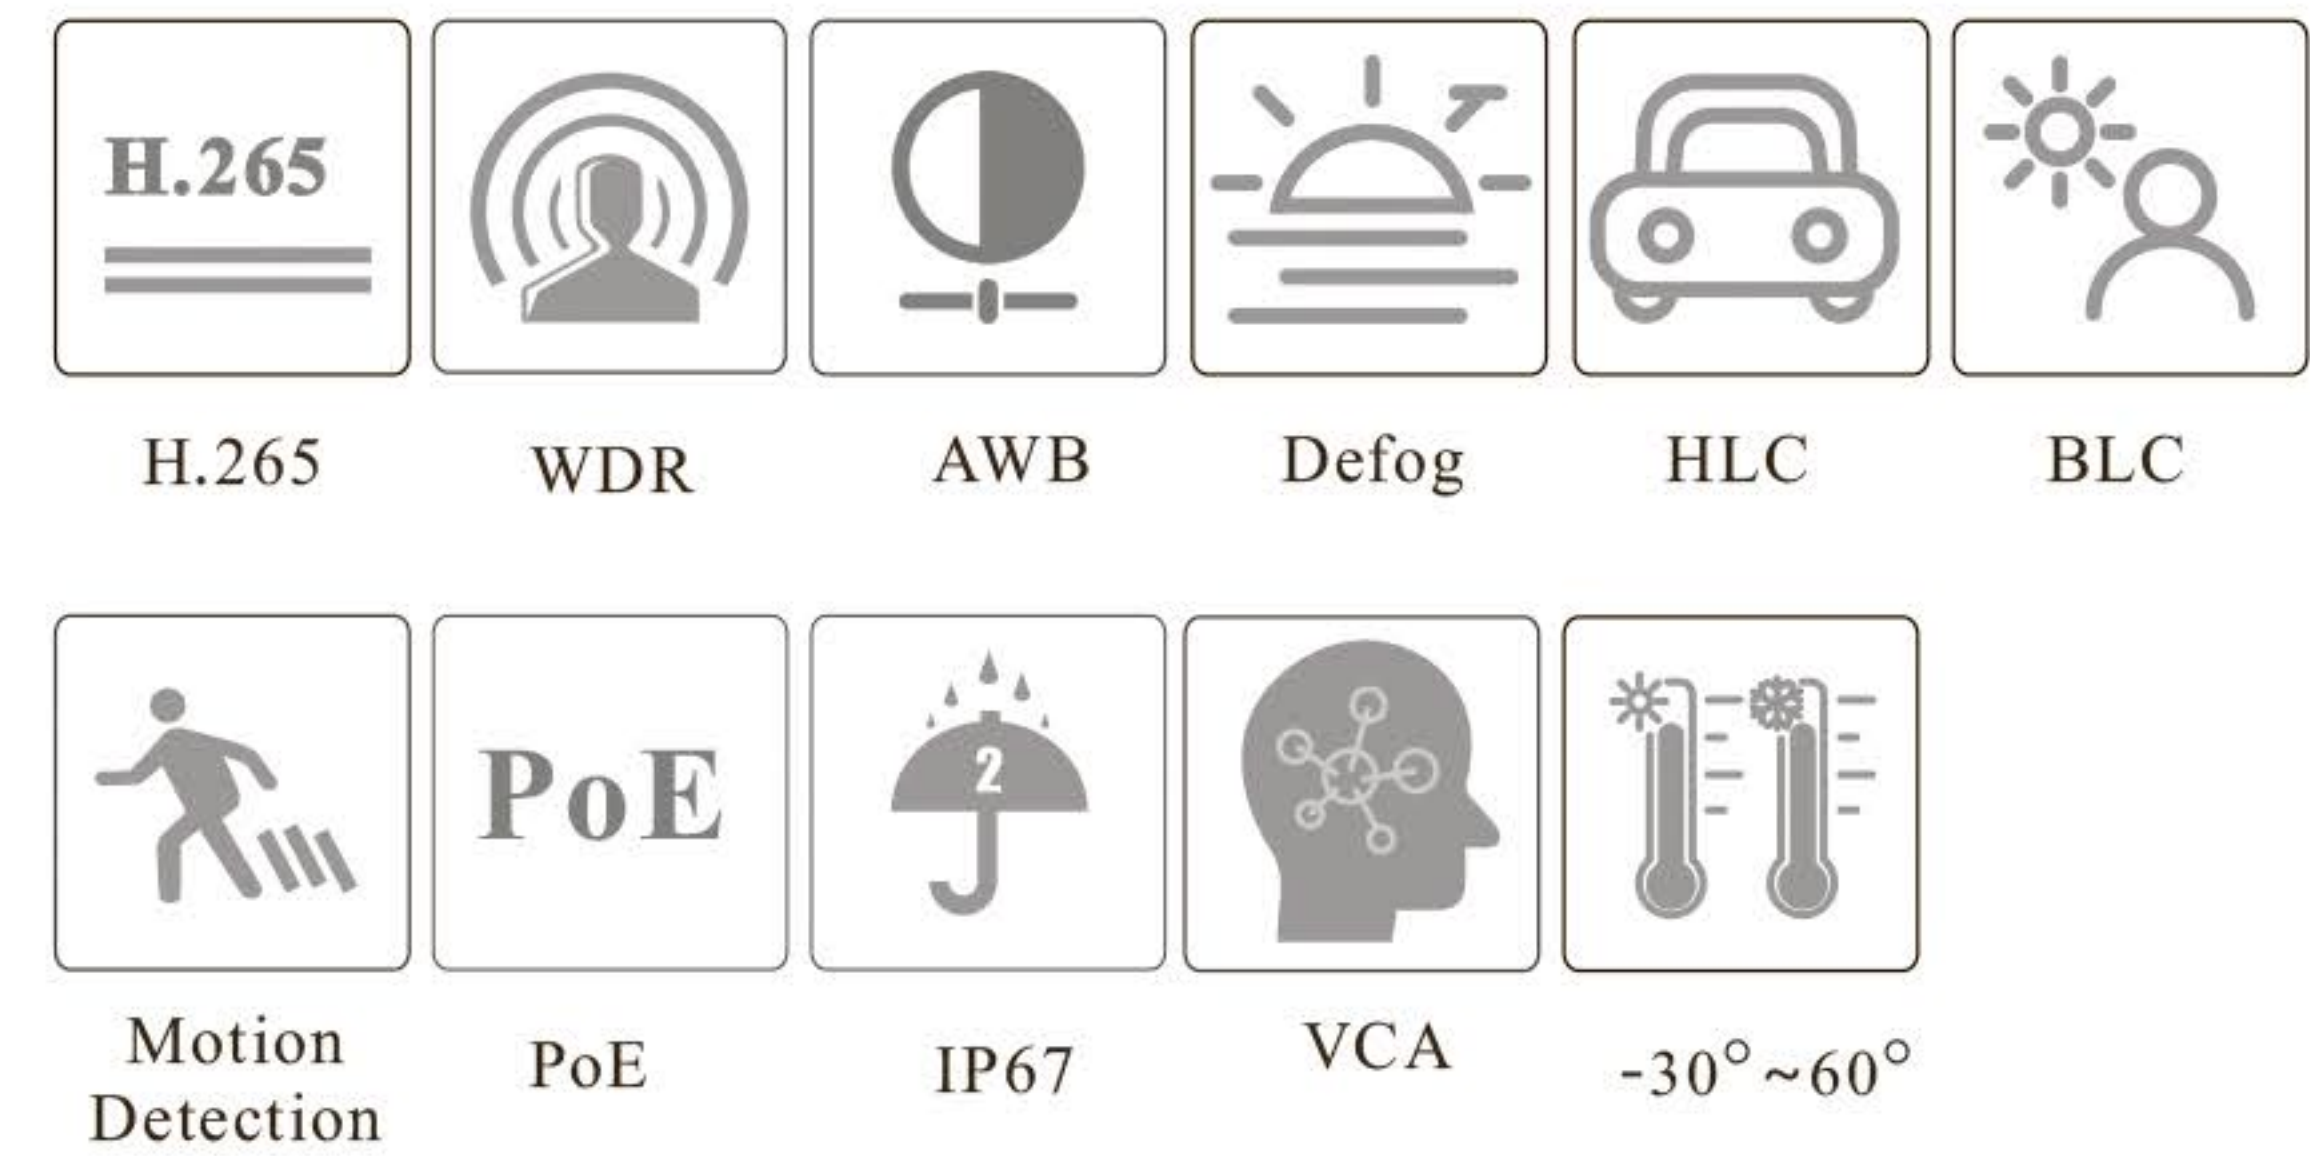

SPECIFICATIONS

Model	K-TIP4KFW
Specifications	
Camera	
Image Sensor	1 / 2.8" CMOS
Image Size	3840×2160
Electronic Shutter	1 s ~ 1 / 100000 s
Iris Type	Fixed Iris
Min. Illumination	0.02 lux @ F1.6, AGC ON; 0 lux with IR 0.01lux@F1.2, AGC ON; 0 lux with IR
Lens	2.8 mm @F1.6, Horizontal FoV:108.9°; Vertical FoV:76.4°; Diagonal FoV:116.2°
Focus	Fixed
Lens Mount	M12
Day&Night	ICR
Wide Dynamic Range	120dB
BLC	Yes
HLC	Yes
Defog	Yes
Digital NR	3D DNR
Angle Adjustment	Pan: 0°~360°; Tilt:0°~75°; Rotation: 0°~360°
Image	
Video Compression	H.265+ / H.265 / H.264+ / H.264 / MJPEG
H.264 Compression Standard	Baseline Profile/Main Profile/High Profile
Resolution	8MP (3840 × 2160), 6MP(3072 × 2048), 5MP(2592 × 1944), 4MP (2560 × 1520), 2K(2560 × 1440), 3MP(2304 × 1296), 1080P (1920 × 1080), 720P (1280 × 720), D1, CIF, 480 × 240
Main Stream	60Hz : 8MP(1~20fps)/6MP/5MP/4MP/2K/3MP/1080P/720P(1~30fps) 50Hz : 8MP(1~20fps)/6MP/5MP/4MP/2K/3MP/1080P/720P(1~25fps)
Sub Stream	60Hz: 720P(1~12fps)/D1/480 × 240(1~30fps) 50Hz: 720P/D1/480 × 240(1~25fps)
Third Stream	60Hz: D1/CIF/480 × 240 (1~30fps) 50Hz: D1/CIF/480 × 240 (1~25fps)
Bit Rate	64 Kbps ~ 12 Mbps
Bit Rate Type	VBR / CBR
Audio Compression	G711A / U
Image Settings	ROI, Saturation, Brightness, Hue, Contrast, Wide Dynamic, Sharpness, NR, etc. adjustable through client software or web browser
ROI	Each ROI to be configured separately
Interfaces	
Network	RJ45
Video Output	No
Audio	1CH built-in MIC; 1CH audio input
Storage	Built-in micro SD card slot; up to 256GB
Reset	Yes
Functions	
Remote Monitoring	Web browsing, CMS remote control
Online Connection	Support simultaneous monitoring for up to 10 users; Support multi-stream real time transmission
Network Protocol	UDP, IPv4, IPv6, DHCP, NTP, RTSP, RTP, RTCP, ICMP, IGMP, PPPoE, DDNS, SMTP, FTP, SNMP,HTTP, 802.1x, UPnP, HTTPs, QoS
Interface Protocol	ONVIF
Storage	Network remote storage; micro SD card storage
Smart Alarm	Motion detection; SD card error; SD card full
Intelligent Analytics	Scene change, video blur detection, video color cast detection , line crossing detection, intrusion detection
General function	Watermark, IP address filtering, video mask, heartbeat, password protection, etc.
IR Distance	20~30m
Protection Grade	IP 67
PoE	Yes (IEEE802.3af)