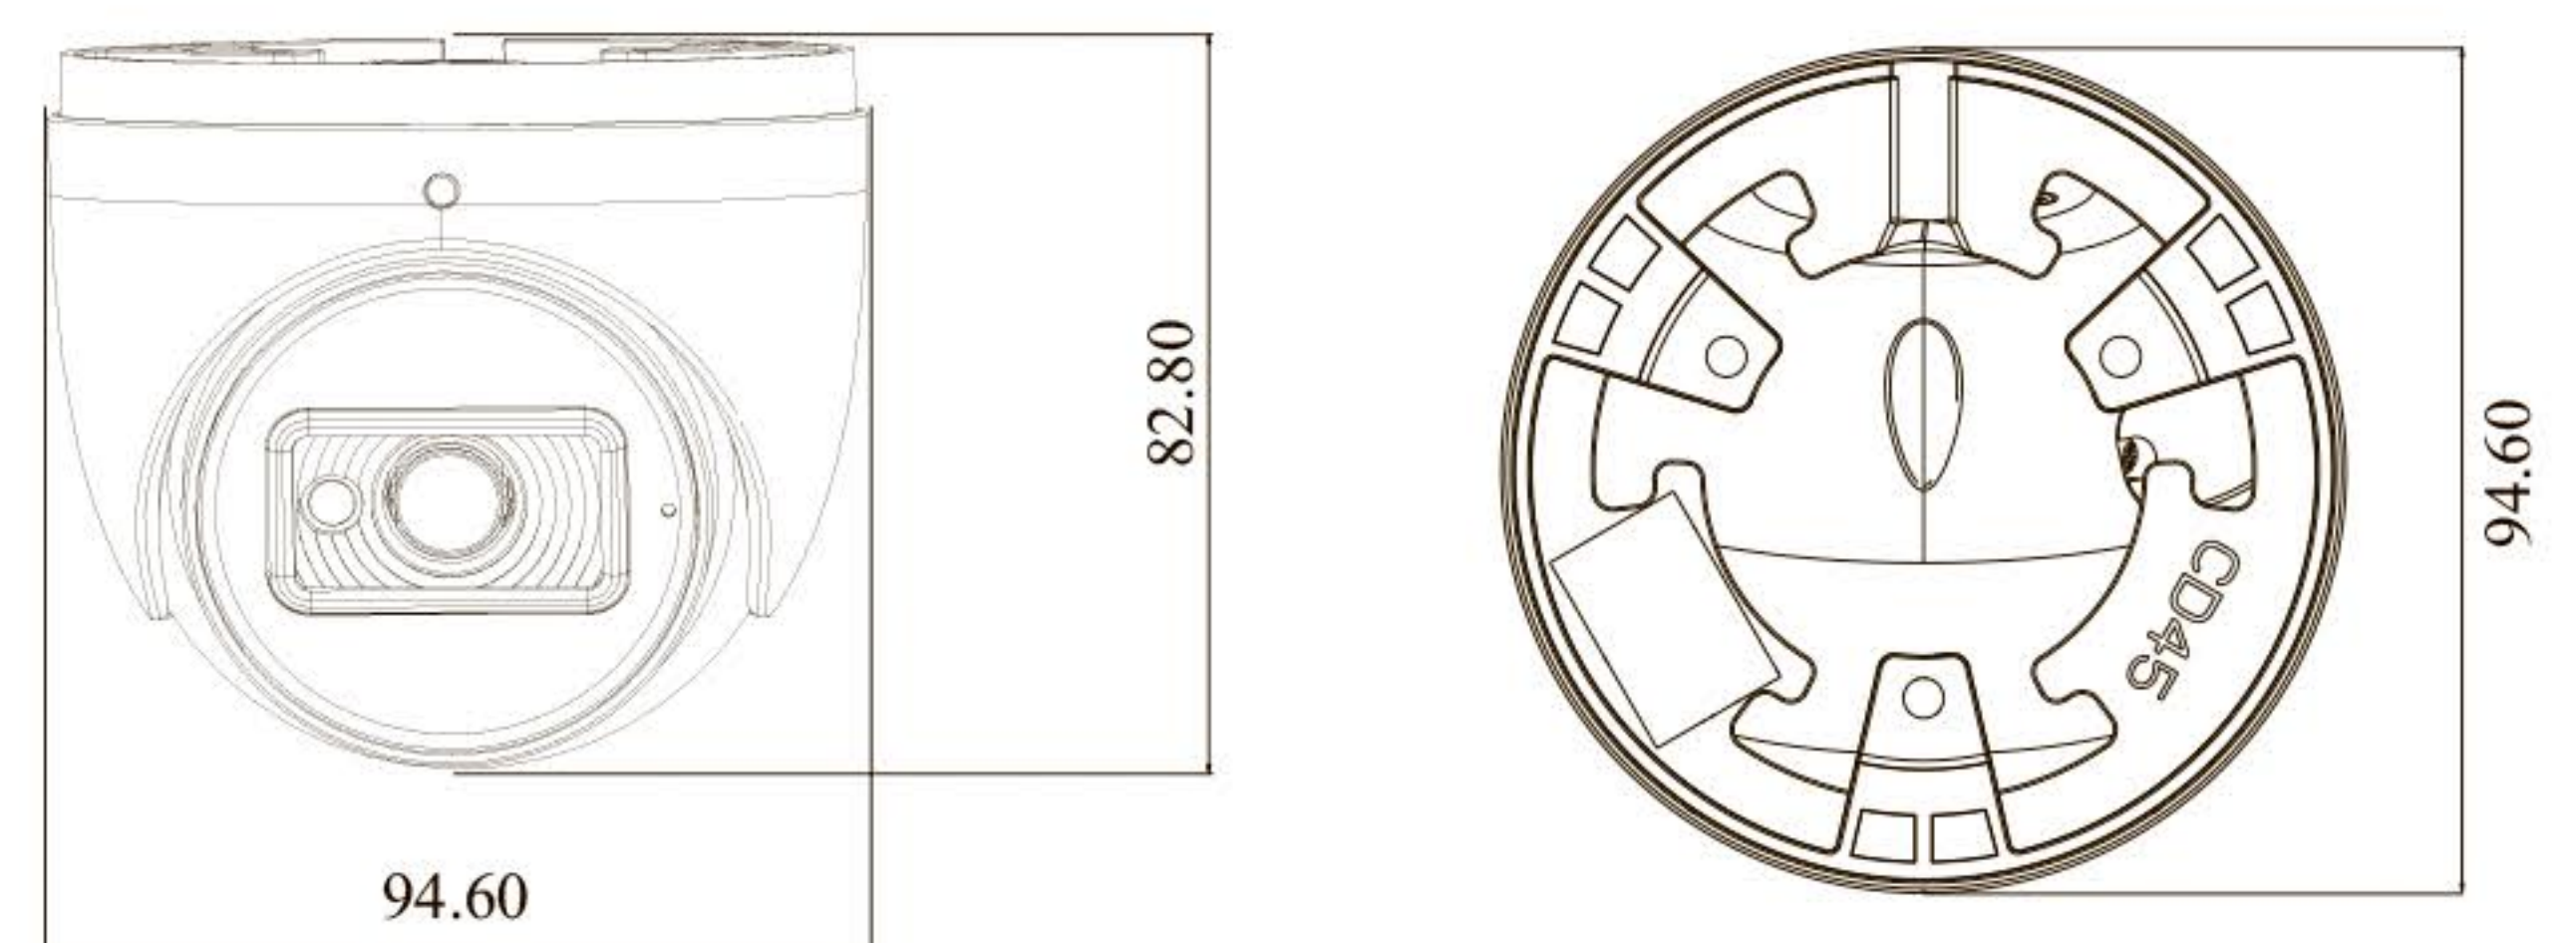

Others

Power Supply	DC12V/PoE
Power Consumption	< 7.5W
Operating Environment	- 30 °C ~ 60 °C (-22°F~140°F) Humidity: less than 95 % (non-condensing)
Dimensions (mm)	Φ 94.6 × 82.8
Weight (net)	Approx. 0.482KG
Installation	Ceiling mounting; Wall mounting
Certificate	CE, FCC
Environmental Protection	Complies with Directive EU RoHS, WEEE(2012/19/EU), directive 94/62/EC and REACH(EC1907/2006)

DIMENSIONS