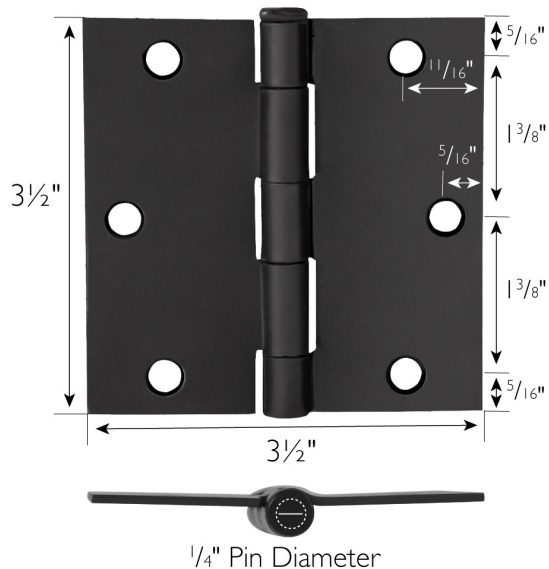

6-Hole 3 1/2" x 3 1/2", Square Corner Door Hinge 6-Pack
Matte Black

SPECIFICATIONS

MATERIAL CONSTRUCTION:	Steel
MOUNTING HARDWARE INCLUDED:	#9 x 3/4" (6 screws)
TOOLS NEEDED FOR INSTALLATION:	Screwdriver
ASSEMBLED DIMENSIONS:	3 1/2" H x 3 1/2" L x 0.125" D
ASSEMBLED WEIGHT:	2.5 lbs
CORNER RADIUS:	Square
HINGE TYPE:	Butt Hinge