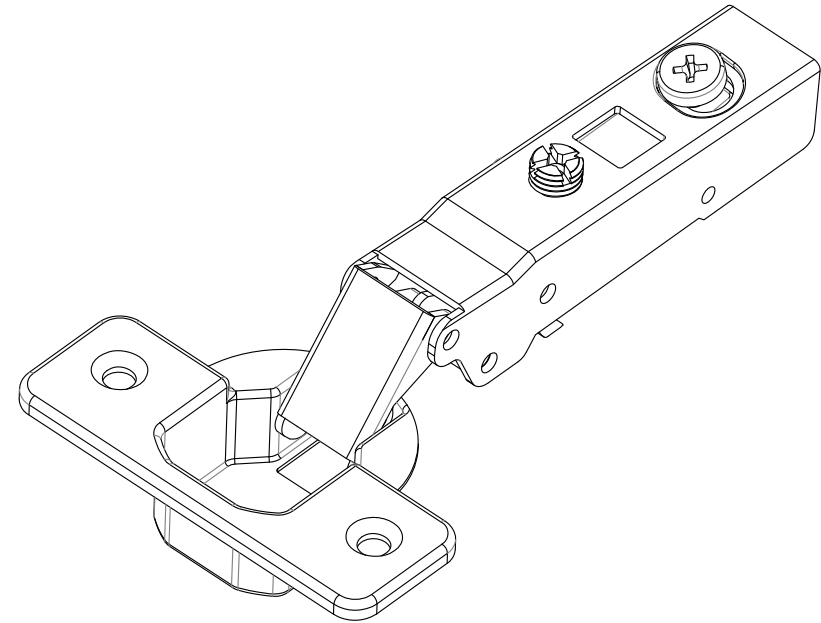

113,16

15,5

33,4

58,6

45

9

|  |  |           |                       |
|--|--|-----------|-----------------------|
|  | ITEM#: 700.0U85.05   | MATERIAL: |                       |
|  | Description:<br>125° Soft Close Basic Clip On Cam<br>Adjustable Concealed European Hinge.<br>0mm Crank without Dowels. |           | WEIGHT: g             |
| <b>PROPRIETARY AND CONFIDENTIAL</b><br>THE INFORMATION CONTAINED IN THIS<br>DRAWING IS THE SOLE PROPERTY OF<br>HARDWARE RESOURCES INC. ANY<br>REPRODUCTION IN PART OR AS A<br>WHOLE WITHOUT THE WRITTEN<br>PERMISSION OF HARDWARE<br>RESOURCES INC. IS PROHIBITED. | TOLERANCE UNLESS<br>OTHERWISE SPECIFIED:   | UNT:      | DRAWN BY:<br>John Lai |
|  | X: MM ±0.20  | SIZE:     | CHECKED BY:           |
|  | X.X: MM ±0.10  |           | APPROVED BY:          |
|  | X.XX: MM ±0.05   |           | DATE:                 |
| ANGULAR: ±0.5°   | DO NOT SCALE DRAWING   |           | DATE:                 |