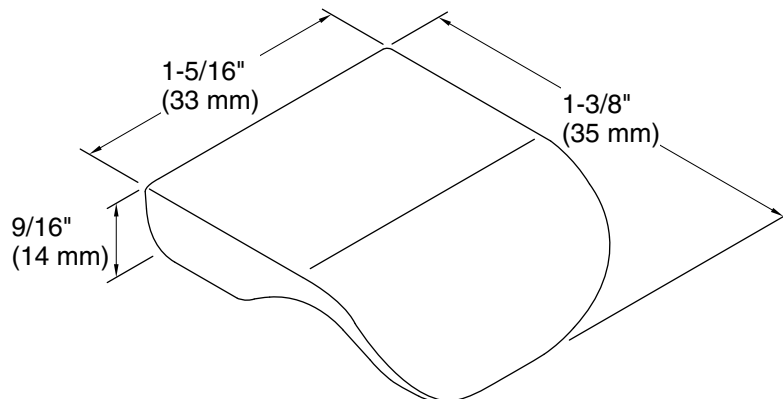

Technical Information

All product dimensions are nominal.

Material: Zinc

Notes

Install this product according to the installation instructions.