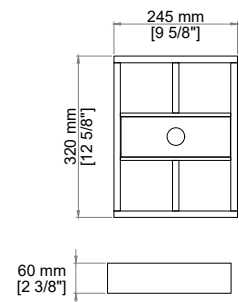

## Features and Materials

- Solids: Poplar
- Veneers: Poplar.
- Panels: MDF Moisture-Resistant
- Installation Type: Freestanding
- Number of Basins: One, With Optional 3cm Top
- Number of Doors: Two
- Number of Drawers: Six
- Drawer Box Material and Construction: 12mm, MDF Moisture-Resistant English Dovetail Joinery
- Assembly Type: Installation of Optional 3cm Top with Sink
- Assembly Type: Cabinet comes fully assembled
- Hardware Material and Finish: Antimony & Champagne Brass.
- Fits Drain Hole Size: 1 3/4"
- Full Extension, Soft Close Glides
- European Soft Close Hinges
- Adjustable Levelers

## Dimension

- Width: 47-5/8"
- Depth: 23-1/4"
- Height: 34-3/4"
- Rough-In Height: 21"

## BELLSHIRE 48" SINGLE VANITY

660-V48-HNO  
660-V48-BW

Side View

Side View

Organizer

Back View

Organizer

All dimensions are nominal