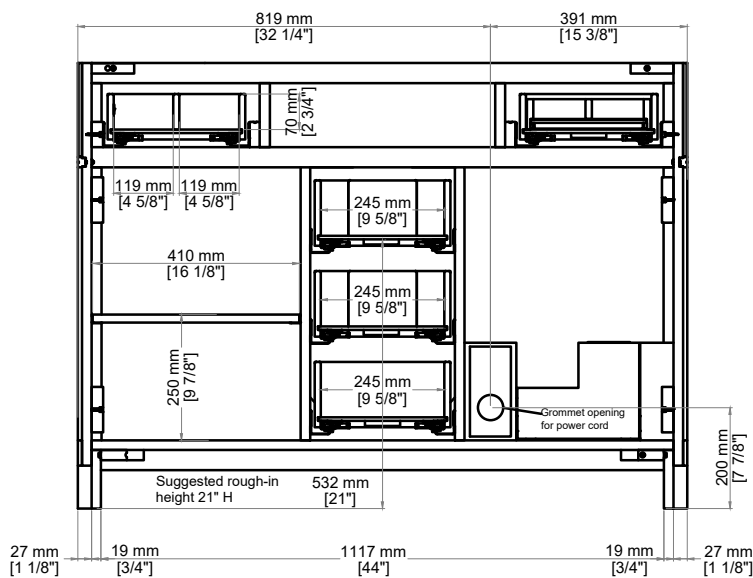

# BELLSHIRE 48" SINGLE VANITY

660-V48-HNO  
660-V48-BW

## Features and Materials

- Solids: Poplar
- Veneers: Poplar.
- Panels: MDF Moisture-Resistant
- Installation Type: Freestanding
- Number of Basins: One, With Optional 3cm Top
- Number of Doors: Two
- Number of Drawers: Six
- Drawer Box Material and Construction: 12mm, MDF Moisture-Resistant English Dovetail Joinery
- Assembly Type: Installation of Optional 3cm Top with Sink
- Assembly Type: Cabinet comes fully assembled
- Hardware Material and Finish: Antimony & Champagne Brass.
- Fits Drain Hole Size: 1 3/4"
- Full Extension, Soft Close Glides
- European Soft Close Hinges
- Adjustable Levelers

## Dimension

- Width: 47-5/8"
- Depth: 23-1/4"
- Height: 34-3/4"
- Rough-In Height: 21"

## BELLSHIRE 48" SINGLE VANITY

660-V48-HNO  
660-V48-BW

Side View

Side View

Organizer

Back View

Organizer

All dimensions are nominal