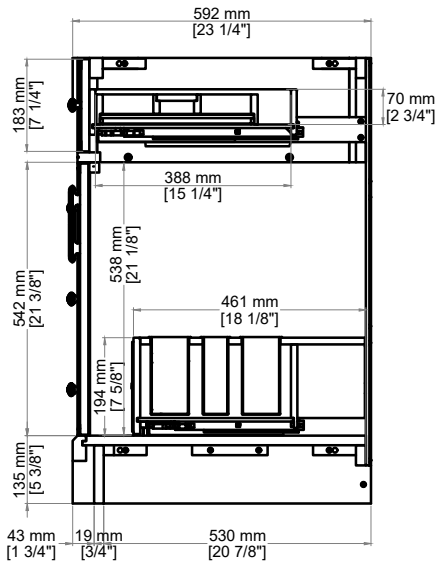

## Features and Materials

- Solids: Poplar
- Veneers: Poplar.
- Panels: MDF Moisture-Resistant
- Installation Type: Freestanding
- Number of Basins: One, With Optional 3cm Top
- Number of Doors: Two
- Number of Drawers: Six
- Drawer Box Material and Construction: 12mm, MDF Moisture-Resistant English Dovetail Joinery
- Assembly Type: Installation of Optional 3cm Top with Sink
- Assembly Type: Cabinet comes fully assembled
- Hardware Material and Finish: Antimony & Champagne Brass.
- Fits Drain Hole Size: 1 3/4"
- Full Extension, Soft Close Glides
- European Soft Close Hinges
- Adjustable Levelers

## Dimension

- Width: 47-5/8"
- Depth: 23-1/4"
- Height: 34-3/4"
- Rough-In Height: 21"

## BELLSHIRE 48" SINGLE VANITY

660-V48-HNO  
660-V48-BW

Side View

Side View

Organizer

Back View

Organizer

All dimensions are nominal