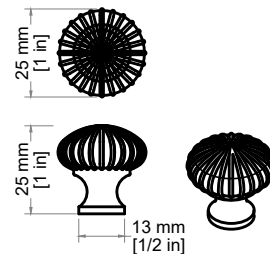

Knob

Visit website for warranty and installation information
<http://www.jamesmartinvanities.com>