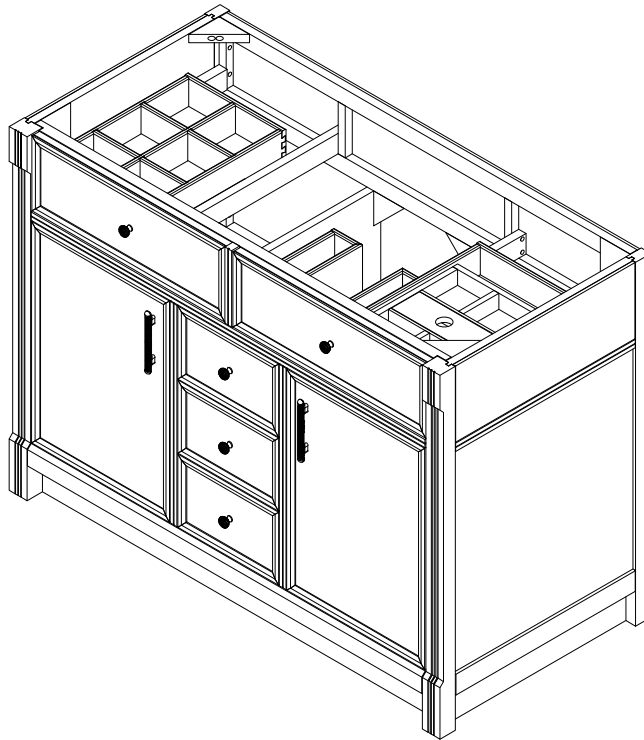

# BELLSHIRE 48" SINGLE VANITY

660-V48-HNO  
660-V48-BW

## Features and Materials

- Solids: Poplar
- Veneers: Poplar.
- Panels: MDF Moisture-Resistant
- Installation Type: Freestanding
- Number of Basins: One, With Optional 3cm Top
- Number of Doors: Two
- Number of Drawers: Six
- Drawer Box Material and Construction: 12mm, MDF Moisture-Resistant English Dovetail Joinery
- Assembly Type: Installation of Optional 3cm Top with Sink
- Assembly Type: Cabinet comes fully assembled
- Hardware Material and Finish: Antimony & Champagne Brass.
- Fits Drain Hole Size: 1 3/4"
- Full Extension, Soft Close Glides
- European Soft Close Hinges
- Adjustable Levelers

## Dimension

- Width: 47-5/8"
- Depth: 23-1/4"
- Height: 34-3/4"
- Rough-In Height: 21"