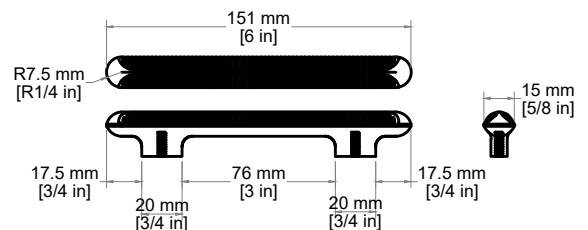

Knob

Visit website for warranty and installation information
<http://www.jamesmartinvanities.com>