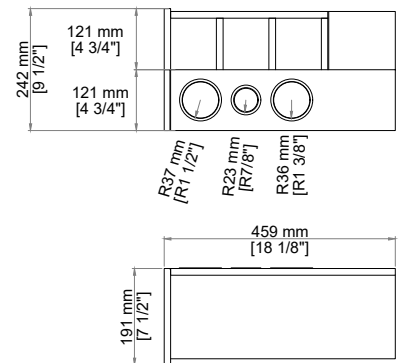

## Features and Materials

- Solids: Poplar
- Veneers: Poplar.
- Panels: MDF Moisture-Resistant
- Installation Type: Freestanding
- Number of Basins: One, With Optional 3cm Top
- Number of Doors: Two
- Number of Drawers: Six
- Drawer Box Material and Construction: 12mm, MDF Moisture-Resistant English Dovetail Joinery
- Assembly Type: Installation of Optional 3cm Top with Sink
- Assembly Type: Cabinet comes fully assembled
- Hardware Material and Finish: Antimony & Champagne Brass.
- Fits Drain Hole Size: 1 3/4"
- Full Extension, Soft Close Glides
- European Soft Close Hinges
- Adjustable Levelers

## Dimension

- Width: 47-5/8"
- Depth: 23-1/4"
- Height: 34-3/4"
- Rough-In Height: 21"

## BELLSHIRE 48" SINGLE VANITY

660-V48-HNO  
660-V48-BW

Side View

Side View

Organizer

Back View

Organizer

All dimensions are nominal