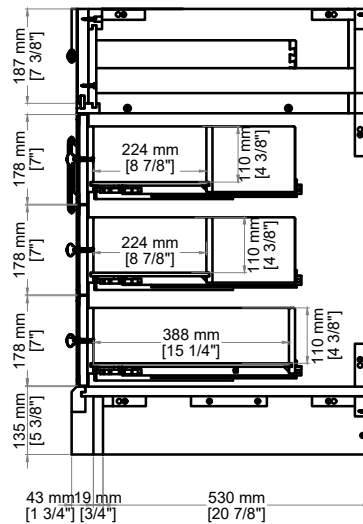

## Features and Materials

- Solids: Poplar
- Veneers: Poplar.
- Panels: MDF Moisture-Resistant
- Installation Type: Freestanding
- Number of Basins: One, With Optional 3cm Top
- Number of Doors: Two
- Number of Drawers: Six
- Drawer Box Material and Construction: 12mm, MDF Moisture-Resistant English Dovetail Joinery
- Assembly Type: Installation of Optional 3cm Top with Sink
- Assembly Type: Cabinet comes fully assembled
- Hardware Material and Finish: Antimony & Champagne Brass.
- Fits Drain Hole Size: 1 3/4"
- Full Extension, Soft Close Glides
- European Soft Close Hinges
- Adjustable Levelers

## Dimension

- Width: 47-5/8"
- Depth: 23-1/4"
- Height: 34-3/4"
- Rough-In Height: 21"

## BELLSHIRE 48" SINGLE VANITY

660-V48-HNO  
660-V48-BW

Side View

Side View

Organizer

Back View

Organizer

All dimensions are nominal