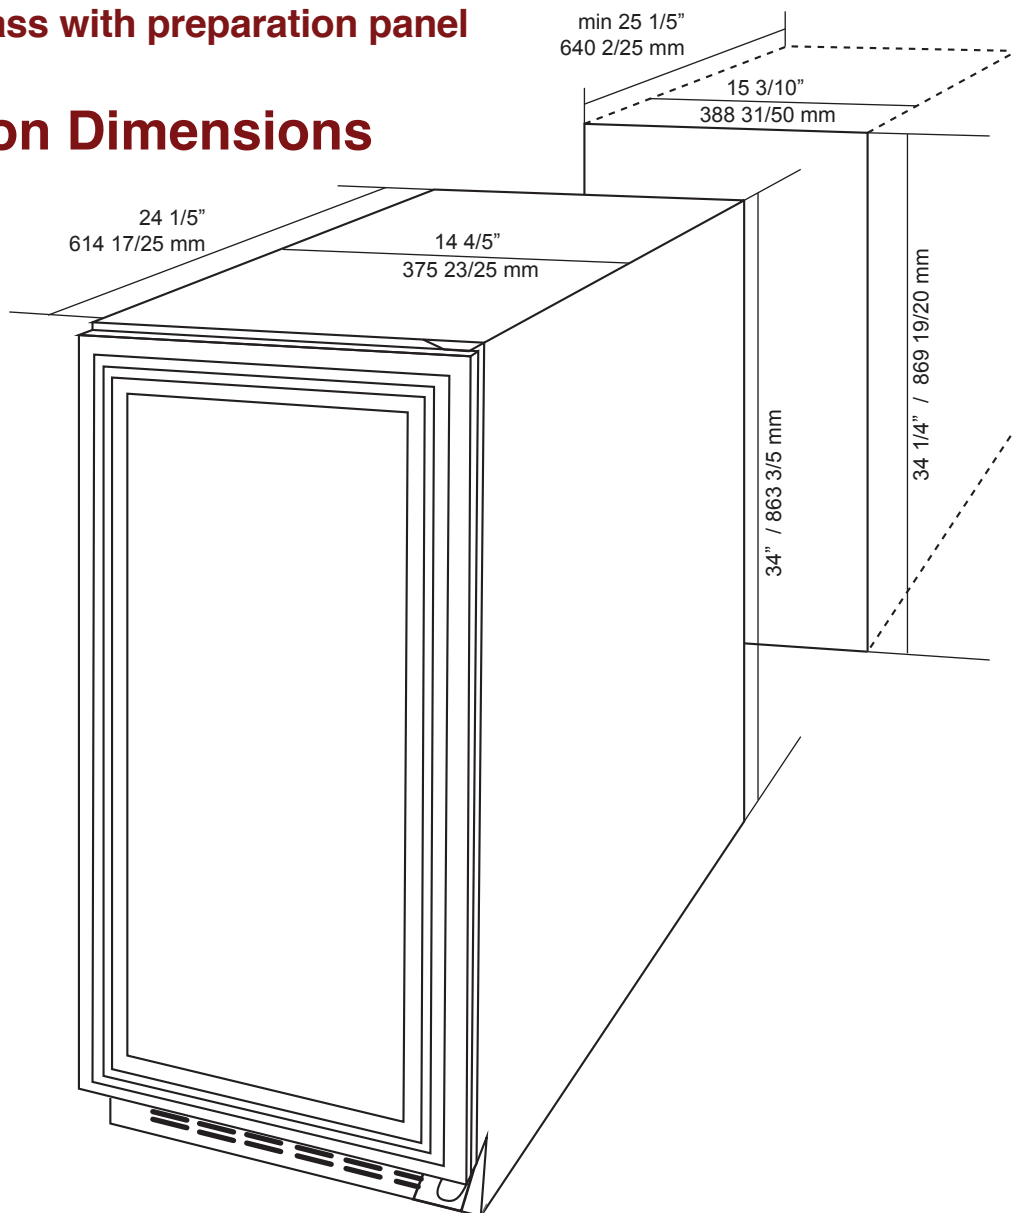

Bottle Capacity	28 (750ml Bottles)
Type of Control	Digital
Temperature Display	Interior, centrally placed
Ambient Temp. Range	44° - 90°F
Control Temp. Range	41° - 72°F
Storage Shelves	5
Shelf Material	Gliding metal, wood trim
Interior Light	Yes
Panel Ready	Yes
Ventilation Grille	Yes
Adjustable Legs	Yes
Energy Supply	AC 115V / 60Hz
Refrigerant	R600a/0.64oz
Decibel Level	42 dB(A)
Unit Weight	73 Lbs.
Net Capacity (Volume)	3.0 CU. FT.
Dimensions	14 4/5" W x 24 1/5" D x 34" H
Door	Glass w/ preparation panel

Control Panel

28-Bottle Capacity

VT-15PR28

Features:

- 5 gliding wood lipped shelves
- Easy to use touch screen control panel with blue LED readout
- Dual-zone
- Designed for built-in installation
- Blue LED interior lights
- Panel Ready

Energy Supply: 115 AC / 60Hz

Door Hinge: Right

Door: Glass with preparation panel

Unit and Installation Dimensions

Wood Overlay Glass Panel Preparation