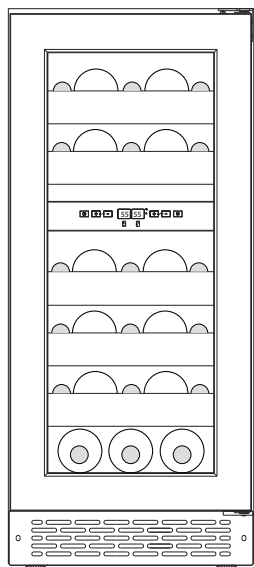

Private Reserve 15-Inch Panel-Ready Wine Cooler VT-15PR28

Description:

Vinotemp's 15-Inch Panel-Ready Wine Cooler is an extremely versatile unit and was designed to fit seamlessly into your cabinetry by providing a premium storage space for your wine without interrupting the style that your home demands. Display your favorite bottles in a dual-zone environment, optimized for both red and white wines. This unit allows the refrigerator to be customized to match surrounding cabinets with custom panels and handles (panels and handles not included)

Bottle Capacity	28 (750ml Bottles)
Type of Control	Digital
Temperature Display	Interior, centrally placed
Ambient Temp. Range	44° - 90°F
Control Temp. Range	41° - 72°F
Storage Shelves	5
Shelf Material	Gliding metal, wood trim
Interior Light	Yes
Panel Ready	Yes
Ventilation Grille	Yes
Adjustable Legs	Yes
Energy Supply	AC 115V / 60Hz
Refrigerant	R600a/0.64oz
Decibel Level	42 dB(A)
Unit Weight	73 Lbs.
Net Capacity (Volume)	3.0 CU. FT.
Dimensions	14 4/5" W x 24 1/5" D x 34" H
Door	Glass w/ preparation panel

Control Panel

28-Bottle Capacity

VT-15PR28

Features:

- 5 gliding wood lipped shelves
- Easy to use touch screen control panel with blue LED readout
- Dual-zone
- Designed for built-in installation
- Blue LED interior lights
- Panel Ready