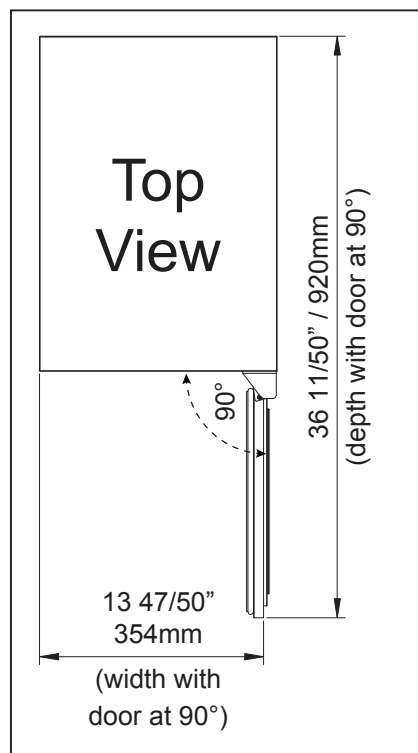

Bottle Capacity	28 (750ml Bottles)
Type of Control	Digital
Temperature Display	Interior, centrally placed
Ambient Temp. Range	44° - 90°F
Control Temp. Range	41° - 72°F
Storage Shelves	5
Shelf Material	Gliding metal, wood trim
Interior Light	Yes
Panel Ready	Yes
Ventilation Grille	Yes
Adjustable Legs	Yes
Energy Supply	AC 115V / 60Hz
Refrigerant	R600a/0.64oz
Decibel Level	42 dB(A)
Unit Weight	73 Lbs.
Net Capacity (Volume)	3.0 CU. FT.
Dimensions	14 4/5" W x 24 1/5" D x 34" H
Door	Glass w/ preparation panel

Control Panel

28-Bottle Capacity

VT-15PR28

Features:

- 5 gliding wood lipped shelves
- Easy to use touch screen control panel with blue LED readout
- Dual-zone
- Designed for built-in installation
- Blue LED interior lights
- Panel Ready

Energy Supply: 115 AC / 60Hz

Door Hinge: Right

Door: Glass with preparation panel

Unit and Installation Dimensions

Wood Overlay Glass Panel Preparation