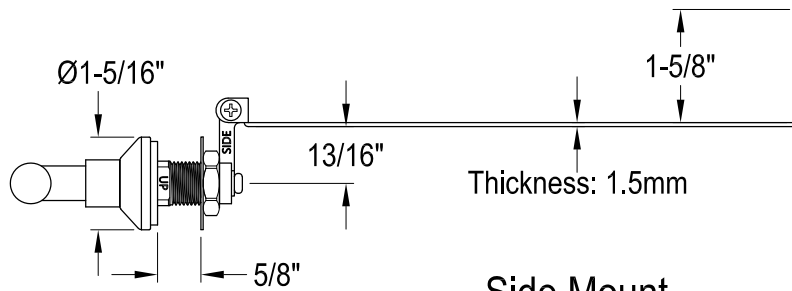

KTCMLD0,1,2,3,6,7,8

Universal Front or Side Mount Toilet Tank Lever

Side Mount

Front Mount