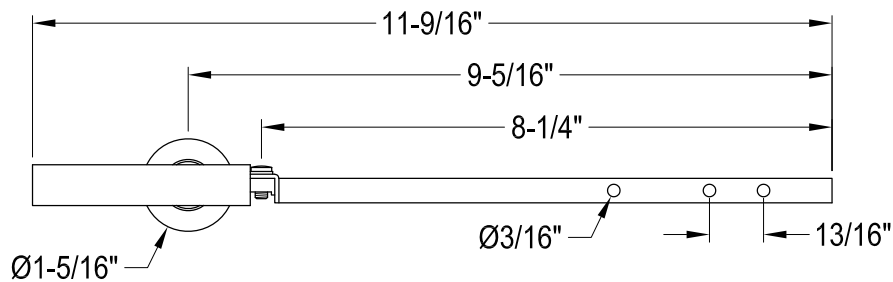

KTCMLD0,1,2,3,6,7,8

Universal Front or Side Mount Toilet Tank Lever

Side Mount

Front Mount