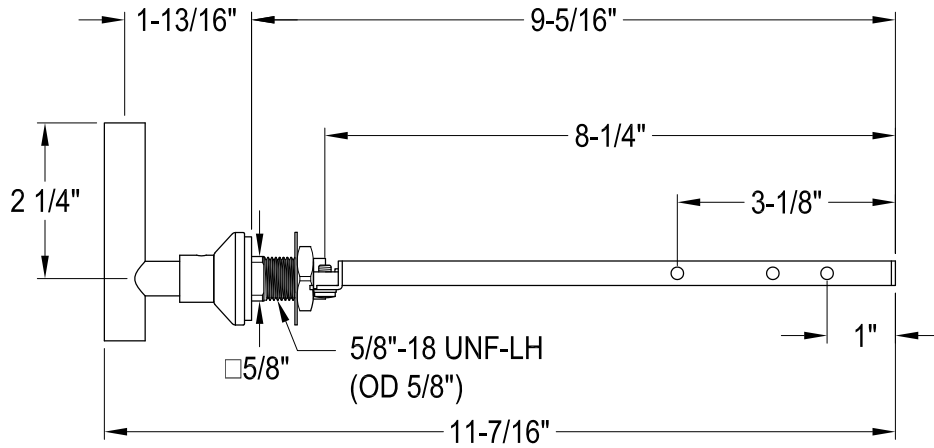

KTCMLD0,1,2,3,6,7,8

Universal Front or Side Mount Toilet Tank Lever

Side Mount

Front Mount