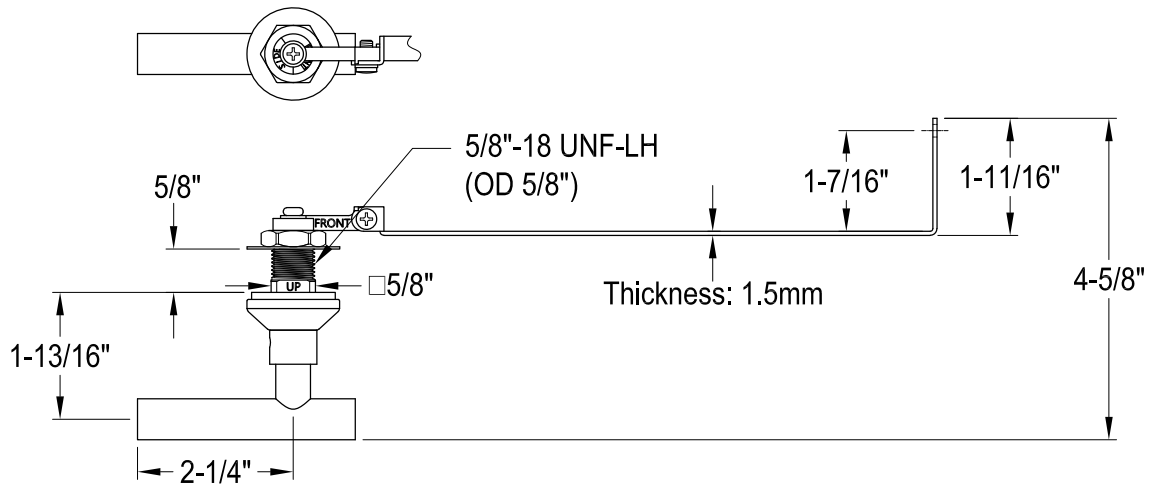

KTCMLD0,1,2,3,6,7,8

Universal Front or Side Mount Toilet Tank Lever

Side Mount

Front Mount