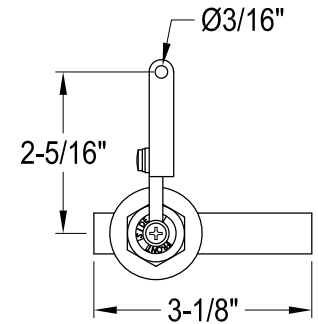

KTCMLD0,1,2,3,6,7,8

Universal Front or Side Mount Toilet Tank Lever

Side Mount

Front Mount