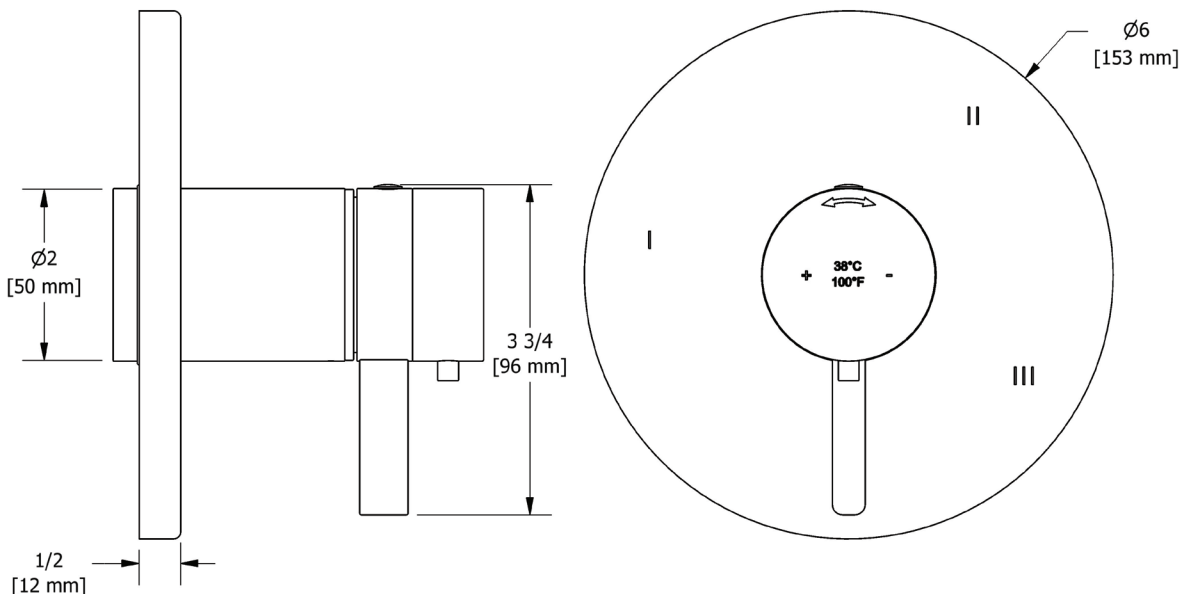

For warranty or additional information, contact:

U.S.A.
houseofrohl.com/support
1-800-777-9762

QUEBEC / MARITIMES / WESTERN CANADA
QUÉBEC / MARITIMES / OUEST CANADIEN
QUEBEC / MARITIMOS / CANADA OCCIDENTAL
houseofrohl.ca/support
1-866-473-8442

ONTARIO
houseofrohl.ca/support
1-800-287-5354