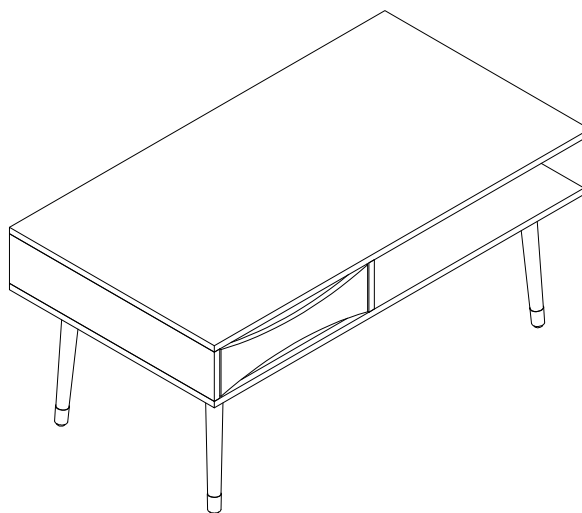

PLEASE CONTACT US FIRST

TollFree: 1-800-935-3959 (Mon. Fri. 9:00AM to 5:00 PM EST)

✉ support@teamson.com

☎ 1-631-274-3353

Thank you for choosing Teamson produce. If you need help with assembly or if you are missing parts, hardware, we are here to help !

Versanora

Item No: VNF-00065

Item name: Versanora -Dawson
Coffee Table - Walnut

Warning

Small parts and sharp points may be present prior to assembly. Please follow the assembly instructions closely. Improper assembly can result in personal or property damage. 2 adults are required to safely assemble this product.

Care Instructions

Dust often using a clean, soft, dry and lint-free cloth. • When blot spills, wipe with a clean, damp cloth immediately. We do not recommend the use of chemical cleansers, abrasives or furniture polish on our lacquered finish. Periodically check to make sure all connections are tight. Re-tighten if necessary.

Hardware List:

A		8PCS
B		8PCS
C		16PCS
D		4PCS
E		8PCS
F		8PCS
G		8PCS
H		1PC
I		6PCS

Part List:

1	2	3	4	5	6	7	8	9	10
1PC	1PC	1PC	1PC	1PC	1PC	1PC	1PC	1PC	1PC
11	12								
1PC	4PCS								

MADE IN CHINA

www.teamson.com