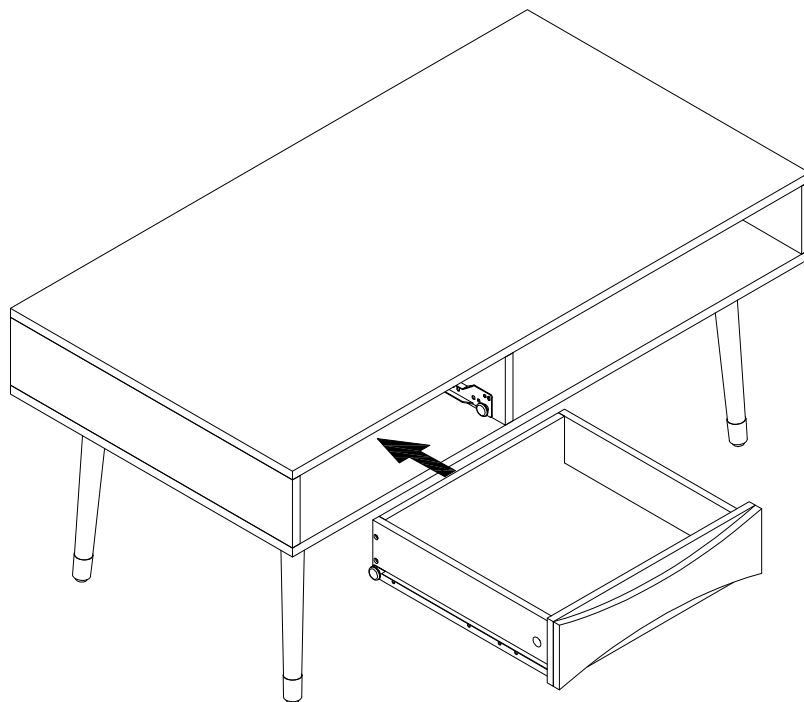

STEP 6

MADE IN CHINA

www.teamson.com