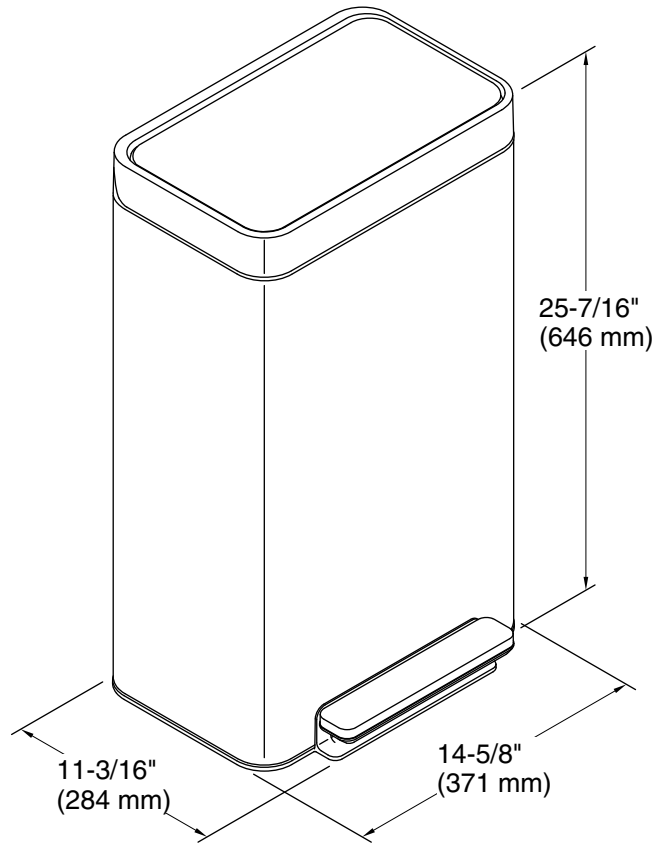

Technical Information

All product dimensions are nominal.

Material: Stainless Steel