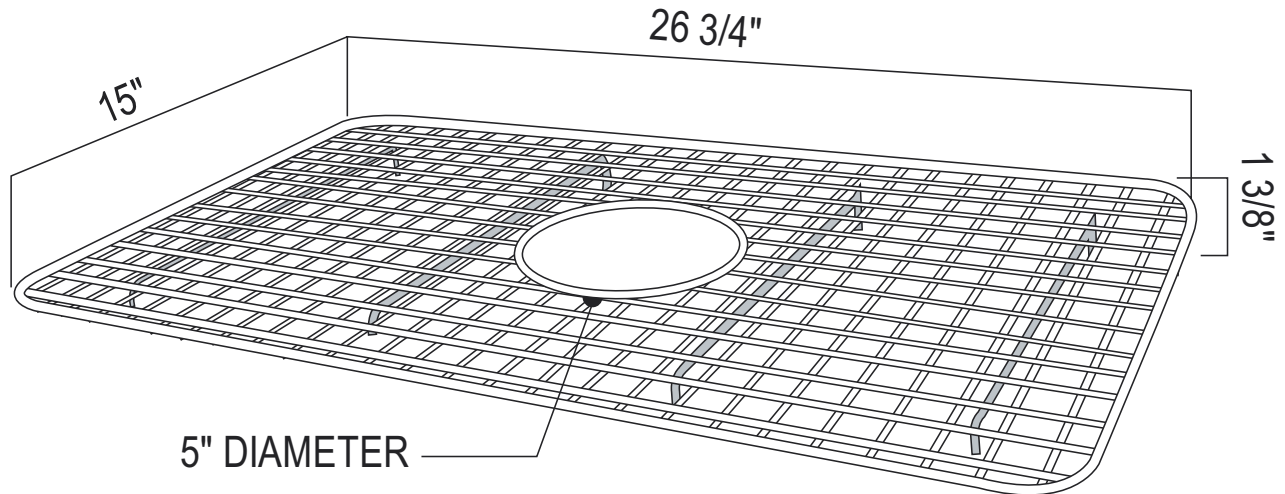

For warranty or additional information, contact:

U.S.A.
houseofrohl.com/support
1-800-777-9762

QUEBEC / MARITIMES / WESTERN CANADA
QUÉBEC / MARITIMES / OUEST CANADIEN
QUEBEC / MARITIMOS / CANADA OCCIDENTAL
houseofrohl.ca/support
1-866-473-8442

ONTARIO
houseofrohl.ca/support
1-800-287-5354