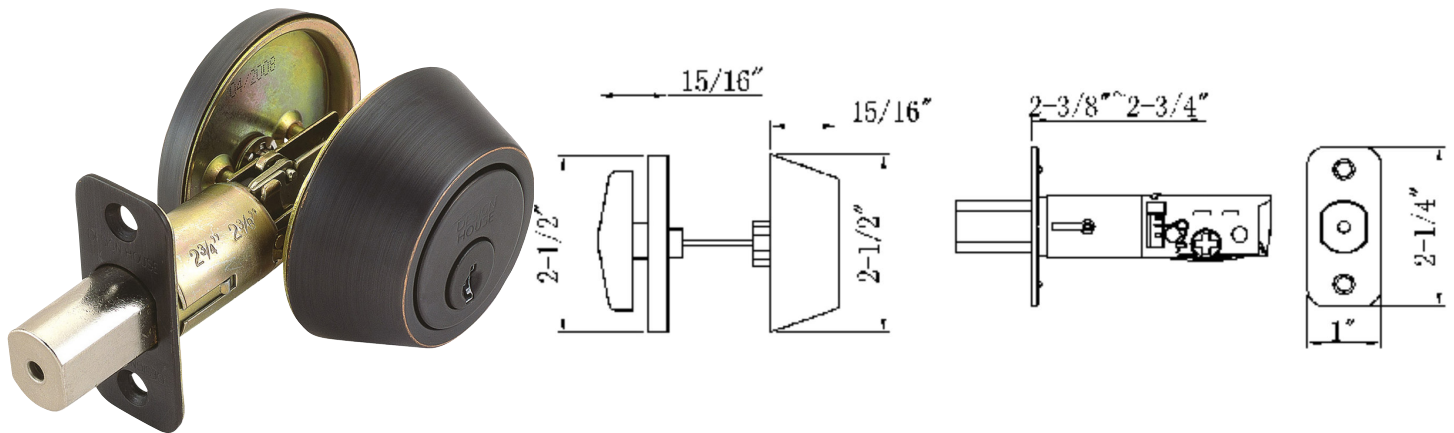

Single Cylinder 2-Way Adjustable Deadbolt Oil Rubbed Bronze

SPECIFICATIONS

MATERIAL CONSTRUCTION:	Brass	KEYWAY:	KW
LOCK FUNCTION:	Deadbolt	REMOVABLE CORE:	No
DEADBOLT FUNCTION:	Single Cylinder	LATCH FACEPLATE I:	Round Corner
EXTERIOR MAX PROJECTION:	0.94"	LATCH BACKSET:	Adj; 2-3/8" - 2-3/4"
INTERIOR MAX PROJECTION:	0.94"	LATCH TYPE:	2 Way (fixed faceplate)
KOB VS. LEVER:	N/A	LATCHBOLT THROW DISTANCE:	1"
KNOB DIMENSIONS:	N/A	# PINS IN CYLINDER:	5
LEVER LENGTH:	N/A	ANTI-BUMP PIN INSTALLED:	Yes
ROSE DIMENSIONS:	2.5" H x 2.5" W x 2.5" D	# KEYS INCLUDED:	2
ROSETTE / ESCUTCHEON SHAPE:	Round	SPINDLE TYPE:	Deadbolt
CROSS BORE:	2.13"	MOUNTING HARDWARE INCLUDED:	Yes
EDGE BORE:	1"	TOOLS NEEDED FOR INSTALLATION:	Phillips Screwdriver
HANDING:	Reversible	ASSEMBLED WEIGHT:	1.05 lbs.
REKEYABLE?:	Yes		