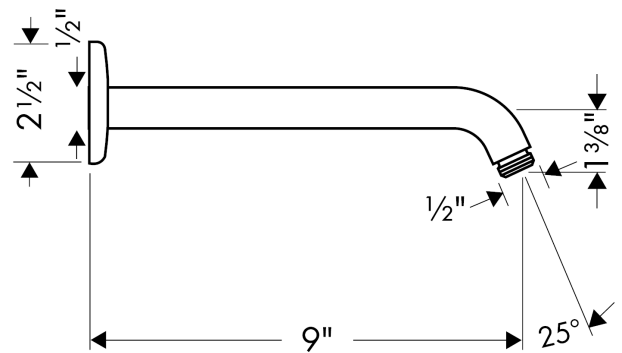

Showerarm 9"

Finishes : **chrome** Part no. : **27412001**

Description

Features

- Brass
- 1/2" NPT
- Escutcheon

Item details

List Price \$ 158.00

Compliance

Product image

Scale drawing

Showerarm 9"

Finishes : **chrome** Part no. : **27412001**

Exploded drawing

Year of production: >**07/08**

Showerarm 9"

Finishes : **chrome** Part no. : **27412001**

Spare parts list

Year of production: >**07/08**

Pos.	Description	Part no.	Price	PU
1	escutcheon	28454000	-	1