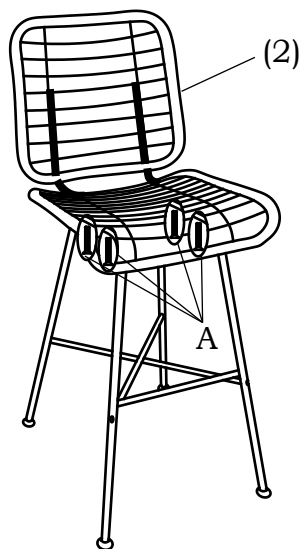

ITEM NAME/NOM D'ITEM: MURCIA BAR CHAIR
ITEM # /NO. ITEM: 703951/703952/703983/703984

PARTS LIST/LISTE DES PIÈCES

(1)	(2)	(3)	(4)
x1	x1	FRONT x1	A. M6x35mm x8 B. 4mm x1

ASSEMBLY INSTRUCTIONS/INSTRUCTIONS D'ASSEMBLAGE

I

To install the chair, please tighten the screws in 80% first, after installing all the screws, make sure the chair is balanced, re-tighten the screws completely.

II

III

For missing parts or damaged parts, please call /
 Pour pièce manquante ou endommagée, veuillez appeler: