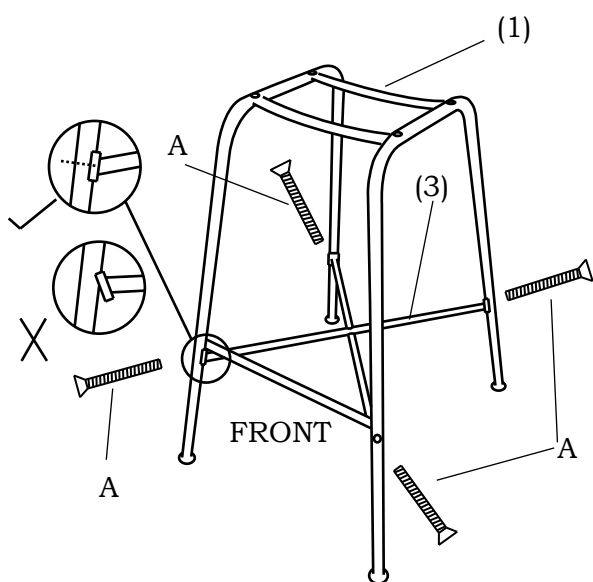

ITEM NAME/NOM D'ITEM: MURCIA BAR CHAIR
ITEM # /NO. ITEM: 703951/703952/703983/703984

PARTS LIST/LISTE DES PIÈCES

(1)	(2)	(3)	(4)
x1	x1	FRONT x1	A. M6x35mm x8 B. 4mm x1

ASSEMBLY INSTRUCTIONS/INSTRUCTIONS D'ASSEMBLAGE

I

To install the chair, please tighten the screws in 80% first, after installing all the screws, make sure the chair is balanced, re-tighten the screws completely.

II

III

For missing parts or damaged parts, please call /
 Pour pièce manquante ou endommagée, veuillez appeler: