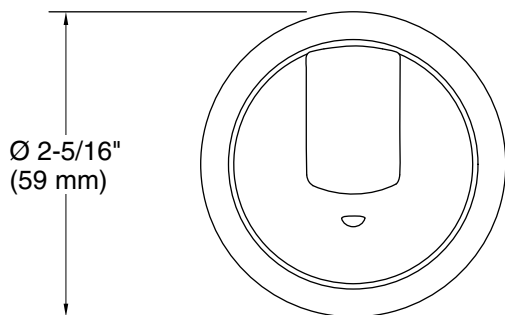

KALLISTA.

Script® by KALLISTA

Hook

P25046-00

Technical Information

All product dimensions are nominal.

Material: Zinc, Copper