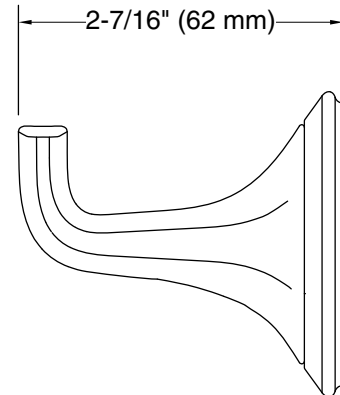

Installation

- Includes hex wrench for installation

Recommended Products/Accessories

P25043-00 Towel Bar, 18"

P25040-00 Showerhead with Arm

P25088-00 Freestanding Bath Faucet, Less Handshower

Codes/Standards

KALLISTA.

Script® by KALLISTA

Hook

P25046-00

Technical Information

All product dimensions are nominal.

Material: Zinc, Copper