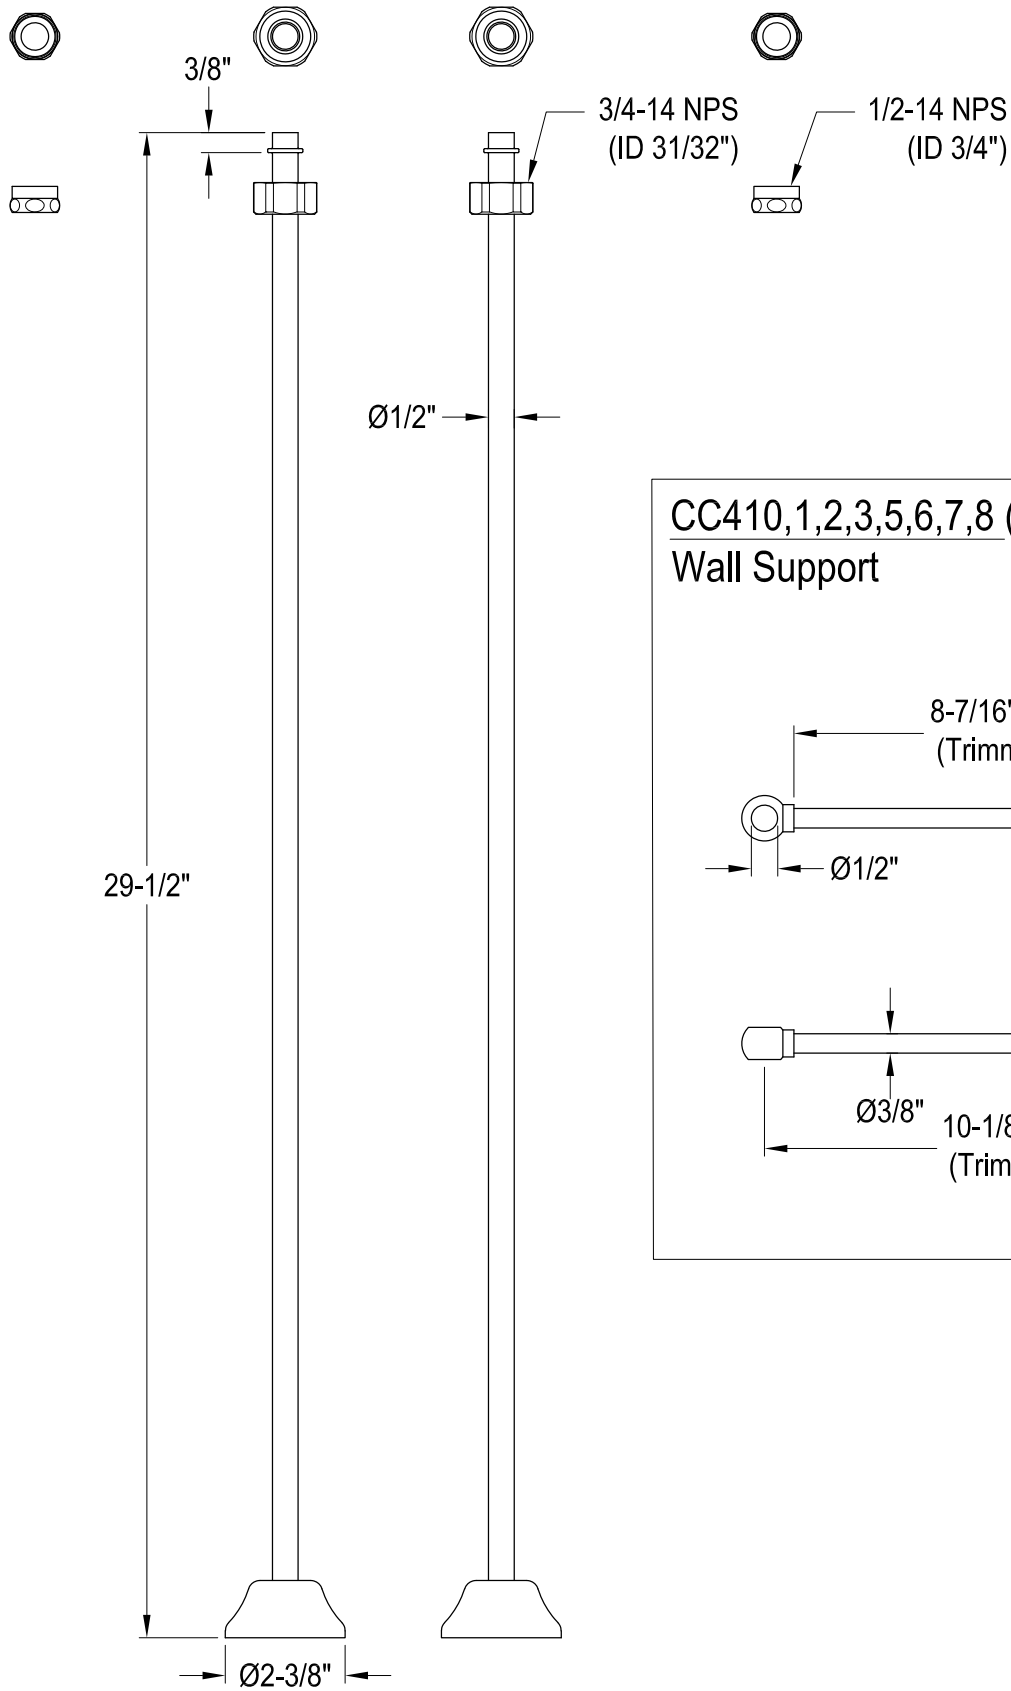

CCK480,1,2,3,5,6,7,8

Tub Supply Line Combo

CC410,1,2,3,5,6,7,8 (1 Pair) Wall Support