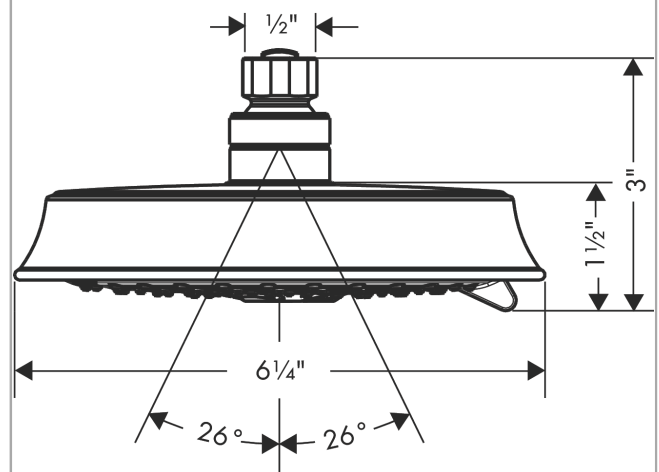

Raindance Classic
Showerhead 150 3-Jet, 1.75 GPM
 Finishes : **chrome** Part no. : **04801000**

Description

Features

- 86 no-clog spray channels
- Spray modes: RainAir, BalanceAir, Whirl
- Flow: 1.75 GPM (6.6 L/Min)
- Fully-finished matching spray face

Item details

List Price \$ 299.00

Technology

Compliance

Product image

Scale drawing

Raindance Classic
Showerhead 150 3-Jet, 1.75 GPM
Finishes : **chrome** Part no. : **04801000**

Exploded drawing

Year of production: >07/19

Raindance Classic
Showerhead 150 3-Jet, 1.75 GPM
 Finishes : **chrome** Part no. : **04801000**

Spare parts list

Year of production: >07/19

Pos.	Description	Part no.	Price	PU
1	filter packing	88649000	-	1