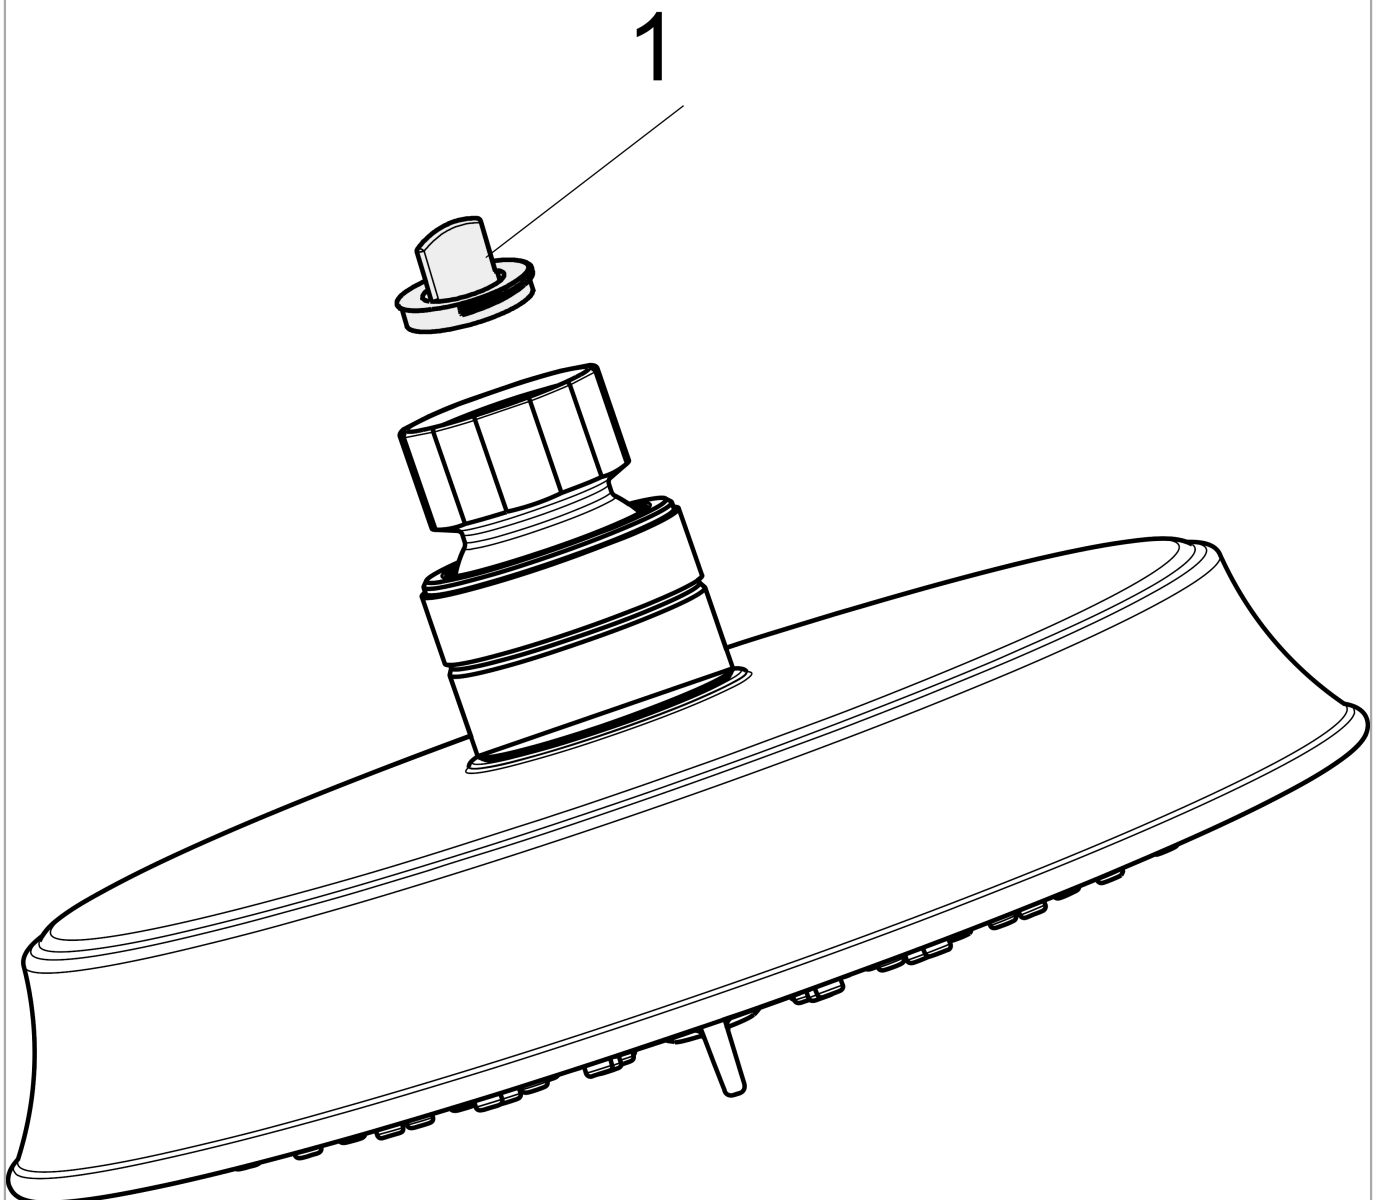

Raindance Classic
Showerhead 150 3-Jet, 1.75 GPM
 Finishes : **chrome** Part no. : **04801000**

Description

Features

- 86 no-clog spray channels
- Spray modes: RainAir, BalanceAir, Whirl
- Flow: 1.75 GPM (6.6 L/Min)
- Fully-finished matching spray face

Item details

List Price \$ 299.00

Technology

Compliance

Product image

Scale drawing

Raindance Classic
Showerhead 150 3-Jet, 1.75 GPM
Finishes : **chrome** Part no. : **04801000**

Exploded drawing

Year of production: >07/19

Raindance Classic
Showerhead 150 3-Jet, 1.75 GPM
 Finishes : **chrome** Part no. : **04801000**

Spare parts list

Year of production: >07/19

Pos.	Description	Part no.	Price	PU
1	filter packing	88649000	-	1