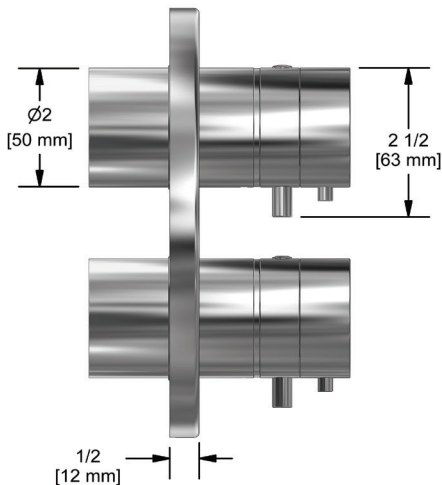

SPECIFICATIONS

DESCRIPTION

- Combines both thermostatic and pressure balance technologies
- 2 temperature and volume controls with diverters
- 4 dedicated functions and 2 shared functions
- R46 Rough-in valve sold separately

FLOW

- 38 L/min, 10 gpm (US) 60psi

STANDARDS

- CSA B125.1 / ASME A112.18.1

WARRANTY

- Most products or parts carry "Limited Warranties" against manufacturing defects. For US customers please visit houseofrohl.com/support and for Canadian customers please visit houseofrohl.ca/support for complete product and finish warranty.

Riu™

3/4" Therm & Pressure Balance Trim With 6 Functions

MODEL: TRUTM46

cUPC®

For warranty or additional information, contact:

U.S.A.
houseofrohl.com/support
1-800-777-9762

QUEBEC / MARITIMES / WESTERN CANADA
QUÉBEC / MARITIMES / OUEST CANADIEN
QUEBEC / MARITIMOS / CANADA OCCIDENTAL
houseofrohl.ca/support
1-866-473-8442

DESCRIPCIÓN

- Combina tecnologías termostáticas y de presión equilibrada
- 2 controles de temperatura y volumen con desviador.
- 4 funciones dedicadas y 2 funciones compartidas
- La válvula R46 Raw se vende por separado