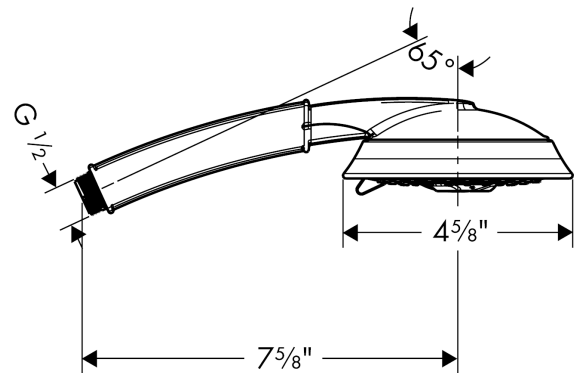

**Raindance Classic
Handshower 100 3-Jet, 2.5 GPM**

Finishes : **brushed nickel** Part no. : **28548821**

Description

Features

- Continuous spray mode adjustment
- 65 no-clog spray channels
- Spray modes: RainAir, BalanceAir, Whirl
- Flow: 2.5 GPM (9.5 L/Min)
- Gray spray disc

Item details

List Price \$ 268.00

Technology

Compliance

Product image

Scale drawing

Raindance Classic
Handshower 100 3-Jet, 2.5 GPM
Finishes : **brushed nickel** Part no. : **28548821**

Exploded drawing

Year of production: >06/09

Raindance Classic
Handshower 100 3-Jet, 2.5 GPM
 Finishes : **brushed nickel** Part no. : **28548821**

Spare parts list

Year of production: >06/09

| Pos. | Description | Part no. | Price | PU |
|------|----------------|----------|-------|----|
| 1 | filter packing | 94246000 | - | 1 |