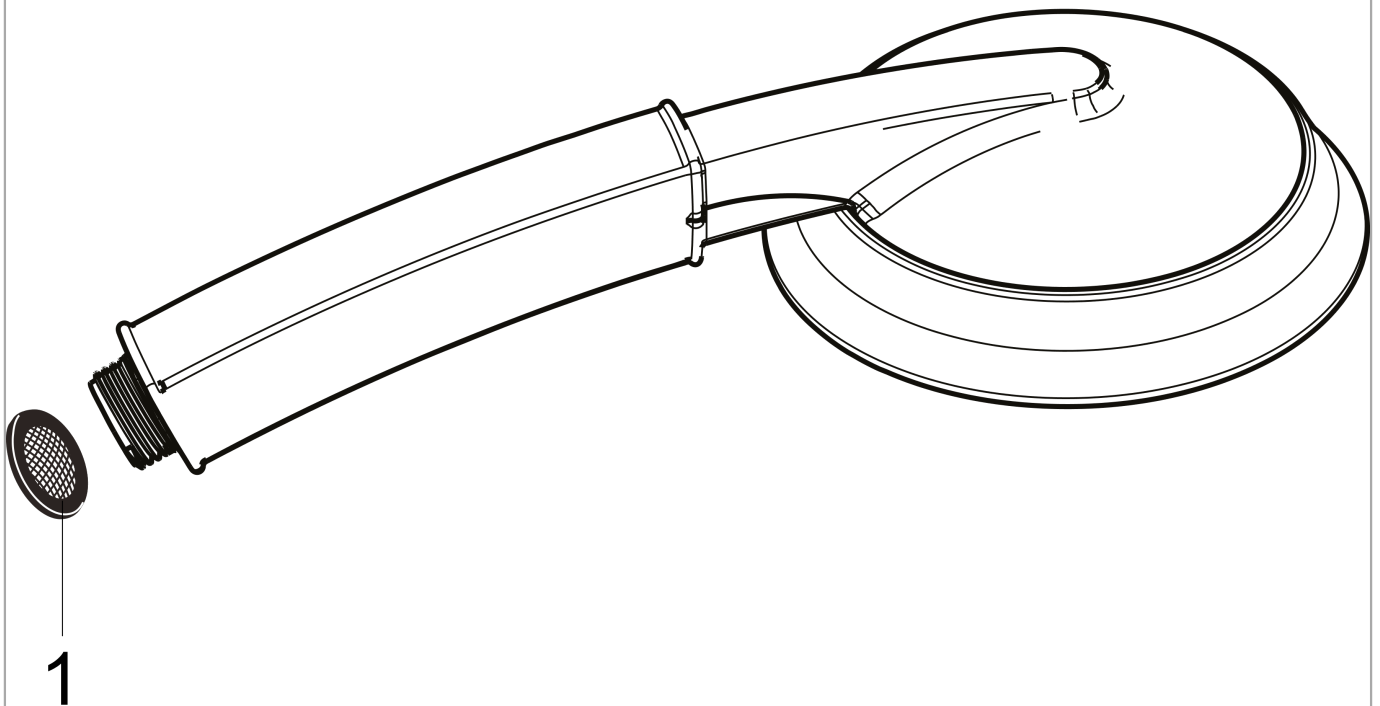

**Raindance Classic
Handshower 100 3-Jet, 2.5 GPM**

Finishes : **brushed nickel** Part no. : **28548821**

Description

Features

- Continuous spray mode adjustment
- 65 no-clog spray channels
- Spray modes: RainAir, BalanceAir, Whirl
- Flow: 2.5 GPM (9.5 L/Min)
- Gray spray disc

Item details

List Price \$ 268.00

Technology

Compliance

Product image

Scale drawing

Raindance Classic
Handshower 100 3-Jet, 2.5 GPM
Finishes : **brushed nickel** Part no. : **28548821**

Exploded drawing

Year of production: >06/09

Raindance Classic
Handshower 100 3-Jet, 2.5 GPM
 Finishes : **brushed nickel** Part no. : **28548821**

Spare parts list

Year of production: >06/09

| Pos. | Description | Part no. | Price | PU |
|------|----------------|----------|-------|----|
| 1 | filter packing | 94246000 | - | 1 |