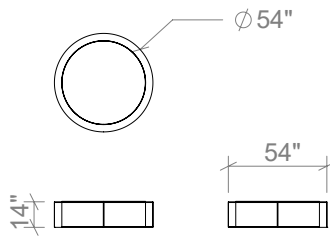

Available in all ELTE Collection metal finishes

ELTE

TABLES

54 INCH ROUND COFFEE TABLE

54 INCH ROUND COFFEE TABLE

54 INCH ROUND COFFEE TABLE