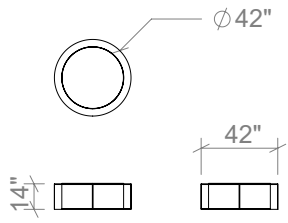

Available in all ELTE Collection metal finishes

ELTE

TABLES

54 INCH ROUND COFFEE TABLE

54 INCH ROUND COFFEE TABLE

54 INCH ROUND COFFEE TABLE