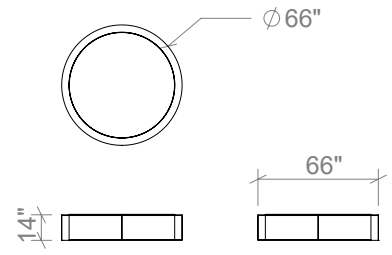

Available in all ELTE Collection metal finishes

ELTE

TABLES

54 INCH ROUND COFFEE TABLE

54 INCH ROUND COFFEE TABLE

54 INCH ROUND COFFEE TABLE