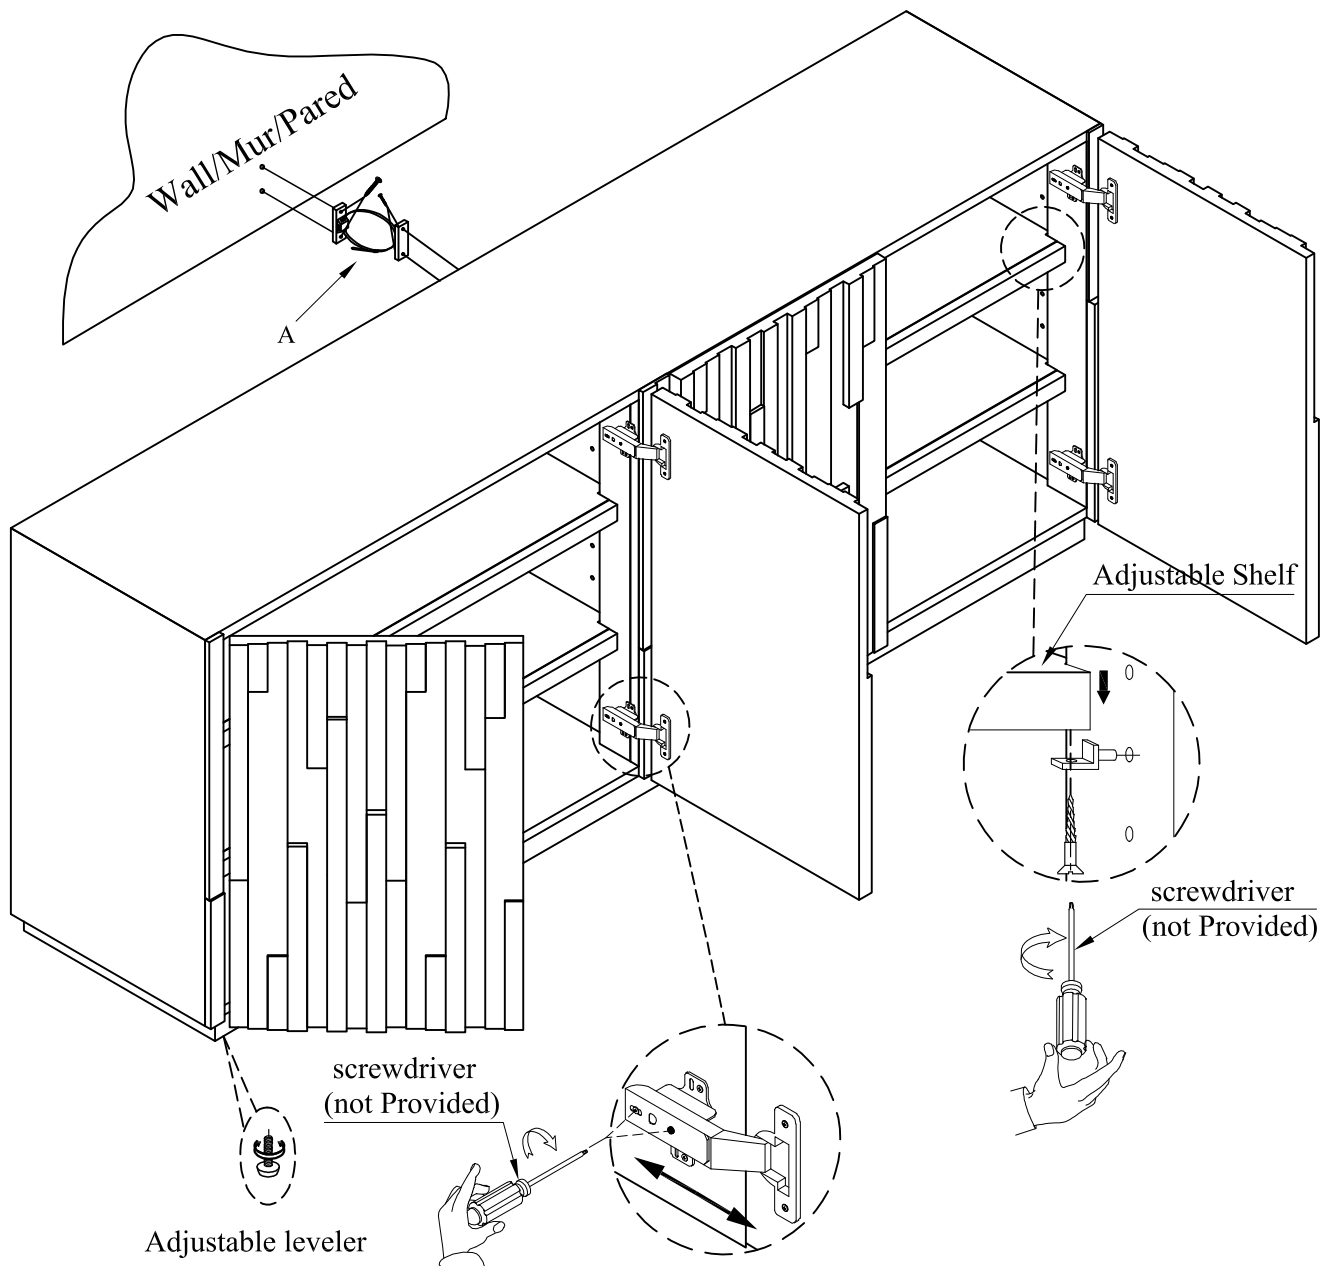

**Item: 6033-55480-99 Shou Sugi Ban Entertainment Console**

Thank you for purchasing this quality product. Be sure to unpack carefully looking for small parts which may have come loose during shipment.

Read all instruction and study the drawing carefully before starting the assembly process:

**HARDWARE PACK**

NO	DRAWING	DESCRIPTION	SIZE	Q'TY
A		Anti tip hardware pack		1SET

**Adjust levelers if needed, to level case on uneven floor**