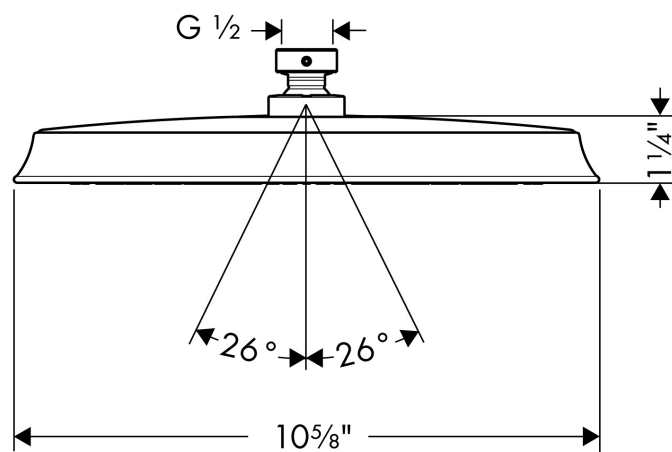

Brand hansgrohe
 Art. Name **Raindance Classic** Showerhead 240 1-Jet PowderRain, 1.75 GPM
 Art. Nr. 26920821
 Surface brushed nickel
 Pos. 1

Product Picture

Drawing

Technology

Features

- Spray modes: PowderRain
- 180 no-clog spray channels
- Flow: 1.75 GPM (6.6 L/Min)
- Fully-finished matching spray face
- Spray face removable for cleaning