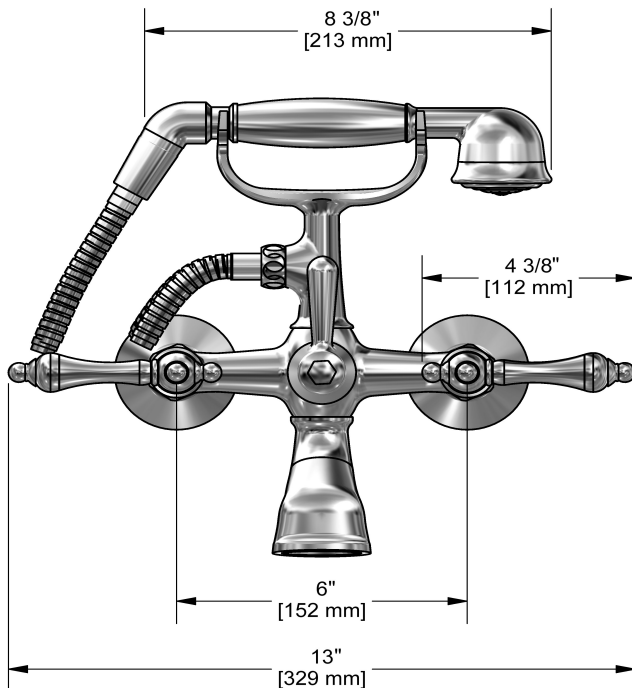

Sizes, models and finishes may differ from those presented.

Warranty

This **Riobel Inc.** product you have purchased carries a Limited Lifetime Warranty on the chrome, PVD finish, blacks and all working parts and is guaranteed from the initial purchase date against all manufacturing defects. All other finishes, including plastic components, are guaranteed for one year. All electric and/or electronic parts are covered by a 5-year limited warranty.

Customer Service

Ontario, West Canada : 888-287-5354 Quebec, Maritimes, United States : 866-473-8442