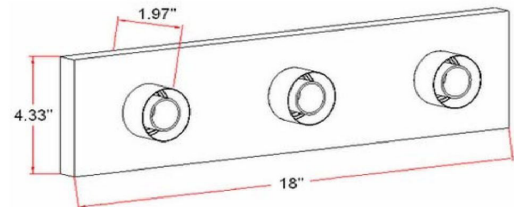

3-Light Vanity Light  
Polished Chrome

SPECIFICATIONS

MOUNTING:	Wall Mount	LED BRIGHTNESS (LUMENS):	N/A
SLOPED CEILING ADAPTABLE:	No	LED COLOR CORRELATED TEMPERATURE (CCT):	N/A
LAMP TYPE 1:	Maximum 60W Medium Base Bulb	LED COLOR RENDERING INDEX (CRI):	N/A
BULB INCLUDED:	No	LED EFFICACY:	N/A
WATTS PER BULB:	60W	LED AVERAGE RATED LIFE:	N/A
TOTAL WATTAGE:	180W	ENERGY EFFICIENT:	No
DIMMABLE:	Yes	LIGHTING AMPS:	N/A
MATERIAL CONSTRUCTION:	Steel	VOLTAGE:	120V
ASSEMBLED DIMENSIONS:	4.33" H x 18" L x 1.97" D		
WEIGHT:	2.25 lbs.		
BACKPLATE DIMENSIONS:	N/A		
CANOPY/PLATE DIMENSIONS:	N/A		
GLASS/SHADE DIMENSIONS:	N/A		
GLASS/SHADE MATERIAL:	N/A		
GLASS/SHADE TYPE:	N/A		
GLASS/SHADE COLOR:	N/A		