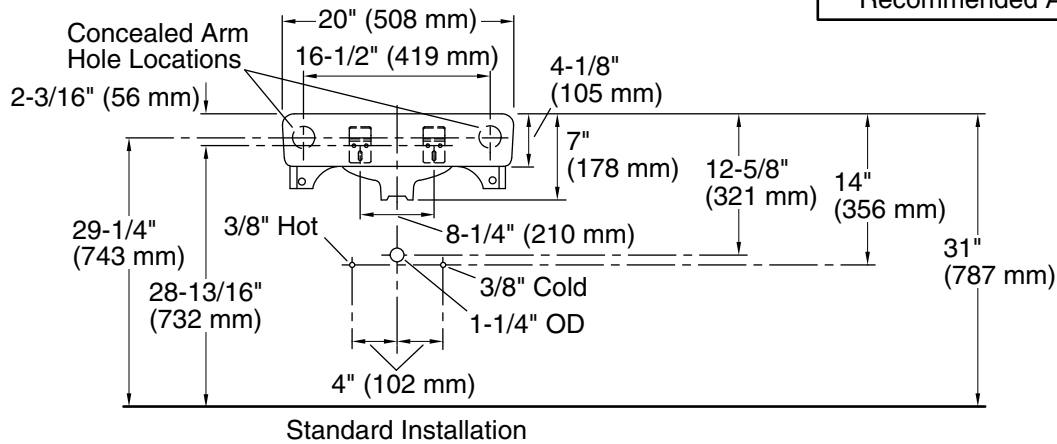

Features

- Made from premium materials that withstand high-volume usage
- 20" (508 mm) x 18" (457 mm)
- Faucet sold separately

Material

- Vitreous china

Installation

- Wall-mount
- Drilled for concealed arm carrier installation

See website for detailed warranty information.

Available Colors/Finishes

Color tiles intended for reference only.

Color	Code	Description
	0	White
	96	Biscuit
	7	Black Black™

Technical Information

All product dimensions are nominal.

Basin configuration:	Single Bowl
Bowl area (Only):	Length: 18" (457 mm) Width: 13" (330 mm) Water depth: 4-7/8" (124 mm)
With overflow:	Yes
Number of deck holes:	1
Faucet hole(s):	1-3/8" (35 mm)
Drain hole:	1-3/4" (44 mm)