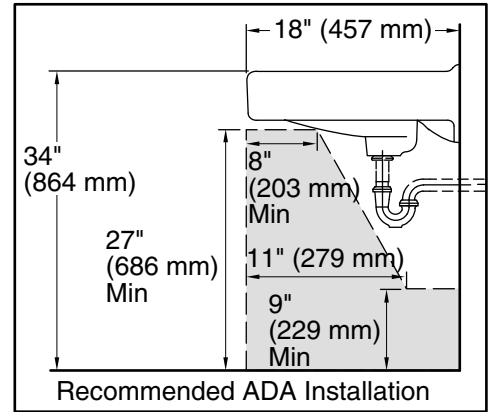

Features

- Made from premium materials that withstand high-volume usage
- 20" (508 mm) x 18" (457 mm)
- Faucet sold separately

Material

- Vitreous china

Installation

- Wall-mount
- Drilled for concealed arm carrier installation

Recommended Products/Accessories

- K-8998 P-Trap
- K-23726 Drain treatment
- K-23725 Cast iron cleaner

ADA

CSA B651

OBC

Codes/Standards

ASME A112.19.2/CSA B45.1
ADA
ICC/ANSI A117.1
CSA B651
OBC

KOHLER® Vitreous China Bathroom Sink Lifetime Limited Warranty

See website for detailed warranty information.

Available Colors/Finishes

Color tiles intended for reference only.

Color	Code	Description
	0	White
	96	Biscuit
	7	Black Black™

Technical Information

All product dimensions are nominal.

Basin configuration:	Single Bowl
Bowl area (Only):	Length: 18" (457 mm) Width: 13" (330 mm) Water depth: 4-7/8" (124 mm)
With overflow:	Yes
Number of deck holes:	1
Faucet hole(s):	1-3/8" (35 mm)
Drain hole:	1-3/4" (44 mm)