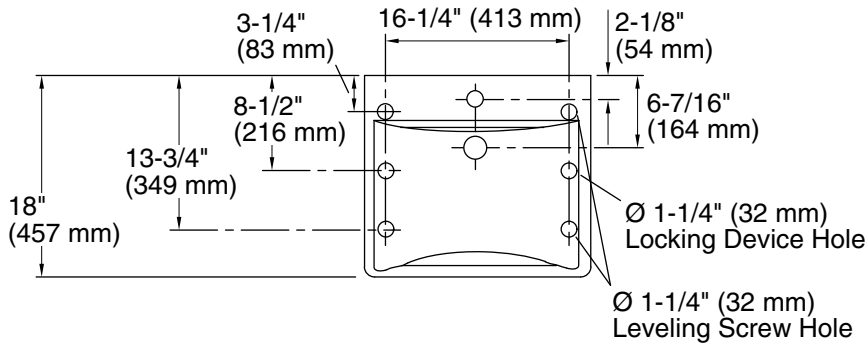

Features

- Made from premium materials that withstand high-volume usage
- 20" (508 mm) x 18" (457 mm)
- Faucet sold separately

Material

- Vitreous china

Installation

- Wall-mount
- Drilled for concealed arm carrier installation

See website for detailed warranty information.

Available Colors/Finishes

Color tiles intended for reference only.

Color	Code	Description
	0	White
	96	Biscuit
	7	Black Black™

Technical Information

All product dimensions are nominal.

Basin configuration:	Single Bowl
Bowl area (Only):	Length: 18" (457 mm) Width: 13" (330 mm) Water depth: 4-7/8" (124 mm)
With overflow:	Yes
Number of deck holes:	1
Faucet hole(s):	1-3/8" (35 mm)
Drain hole:	1-3/4" (44 mm)